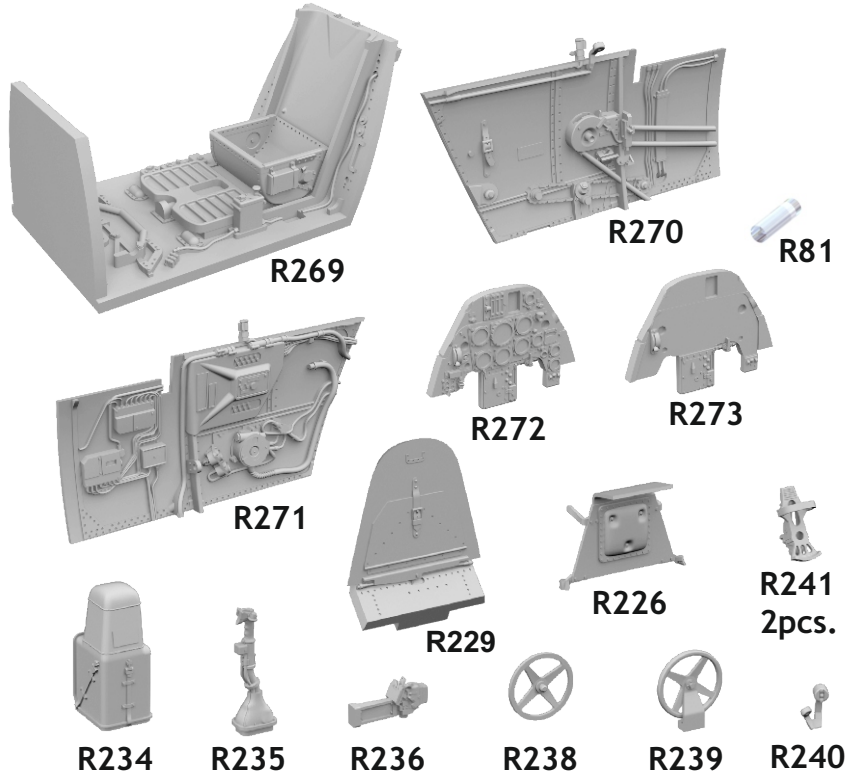

# 648 935 Bf 109G-4 cockpit

for Eduard kit - pro stavěbnici Eduard

eduard  
**BRASSIN**  
*Print*

1/48 scale

# Bf 109G-4 cockpit

for Eduard kit - pro stavěbnici Eduard

1/48

**BRASSIN**

**BRASSIN**

eduard

COLOURS		
GSI Creos (GUNZE)		
AQUEOUS	Mr.COLOR	
H 3	C 3	RED
H 4	C 4	YELLOW
H 5	C 5	BLUE
H 12	C 33	FLAT BLACK
H 47	C 41	RED BROWN
H 416	C 116	RLM66 BLACK GRAY
Mr.METAL COLOR		
MC214		DARK IRON

This product contains metal and resin detail parts for upgrading scale plastic models. When selecting this set make sure that it is for the kit mentioned in product name as these sets are made specifically for that kit. When upgrading the model some cutting or corrections may be necessary for parts to fit accurately. **WARNING!** This set contains small and sharp parts. Work carefully in a ventilated and well-lit room. Safety glasses are recommended. This product is not suitable for children below 14 years of age.