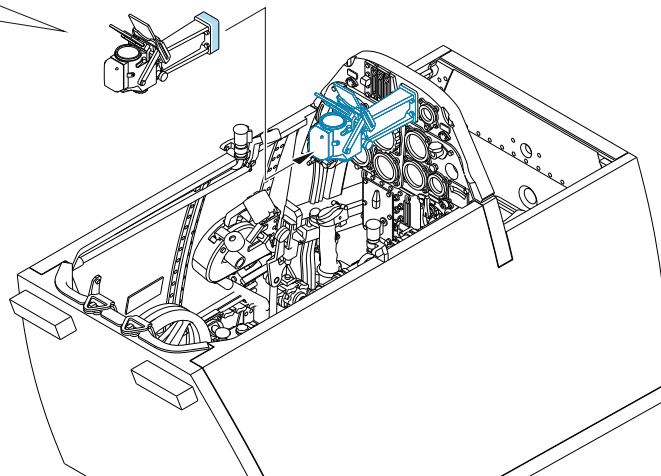

R270

PE9

H3 C3 RED

PE8

MC214 DARK IRON

D

E

5