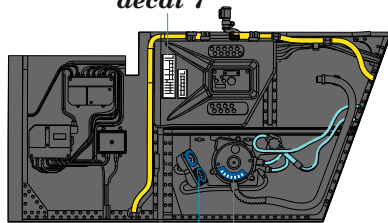

3

decal 7

decal 9 decal 8

decal 6

E

do not glue PE18

R238

H416 C116 RLM66 BLACK GRAY

PE18

MC214 DARK IRON

R239

H416 C116 RLM66 BLACK GRAY

4

R270

PE9

H3 C3 RED

PE8

MC214 DARK IRON

D

E

5