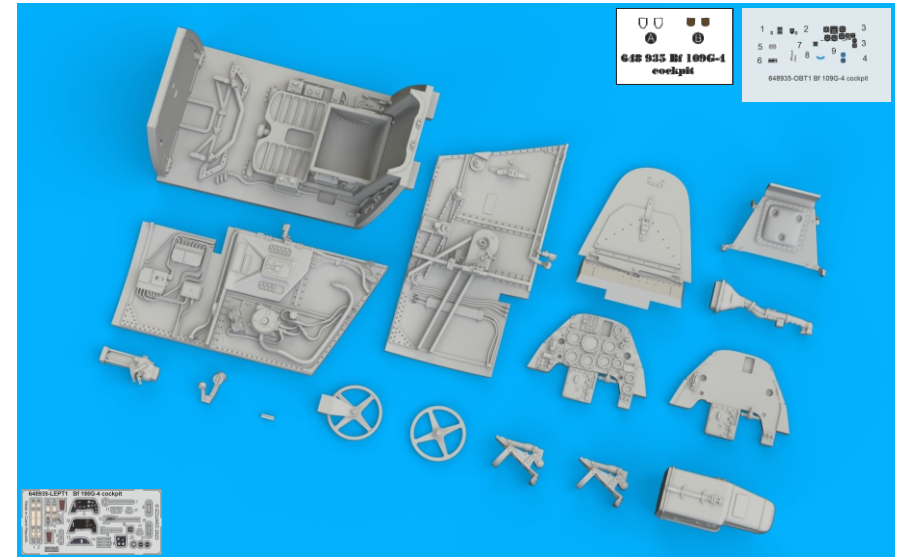

BEST ~~BRASS~~ RESIN AROUND!