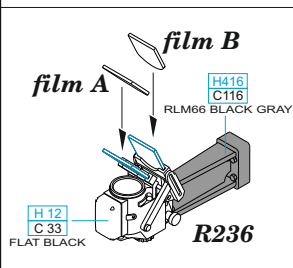

R270

PE9

H3 C3 RED

PE8

MC214 DARK IRON

D

E

5