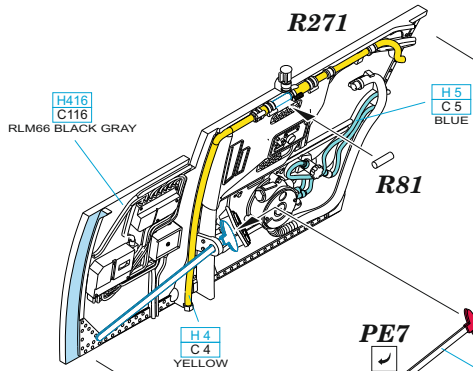

3

decal 7

decal 9 decal 8

decal 6

E

do not glue PE18

R238

H416 C116 RLM66 BLACK GRAY

PE18

MC214 DARK IRON

R239

H416 C116 RLM66 BLACK GRAY

4

R270

PE9

H3 C3 RED

PE8

MC214 DARK IRON

D

E

5