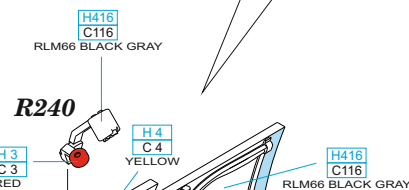

E

do not glue PE18

R238

H416 C116 RLM66 BLACK GRAY

PE18

MC214 DARK IRON

R239

H416 C116 RLM66 BLACK GRAY

4