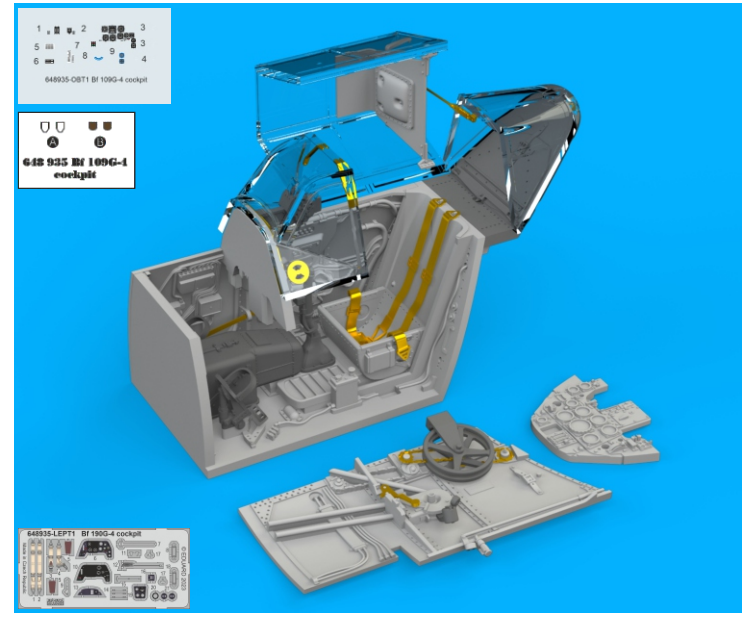

# 648 935 Bf 109G-4 cockpit

for Eduard kit - pro stavěbnici Eduard

eduard  
**BRASSIN**  
*Print*

1/48 scale

# Bf 109G-4 cockpit

for Eduard kit - pro stavěbnici Eduard

1/48

**BRASSIN**

**BRASSIN**

eduard

COLOURS		
GSI Creos (GUNZE)		
AQUEOUS	Mr.COLOR	
H 3	C 3	RED
H 4	C 4	YELLOW
H 5	C 5	BLUE
H 12	C 33	FLAT BLACK
H 47	C 41	RED BROWN
H 416	C 116	RLM66 BLACK GRAY
Mr.METAL COLOR		
MC214		DARK IRON

This product contains metal and resin detail parts for upgrading scale plastic models. When selecting this set make sure that it is for the kit mentioned in product name as these sets are made specifically for that kit. When upgrading the model some cutting or corrections may be necessary for parts to fit accurately. **WARNING!** This set contains small and sharp parts. Work carefully in a ventilated and well-lit room. Safety glasses are recommended. This product is not suitable for children below 14 years of age.