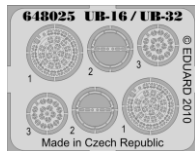

648 937 UB-32 rocket launchers

1/48 scale

R1 4pcs.

R3 4pcs.

R5 4pcs.

2pcs.

COLOURS

GSI Creos (GUNZE)			Mr.METAL COLOR	
AQUEOUS	Mr.COLOR			
H 8	C 8	SILVER	MC213	STEEL