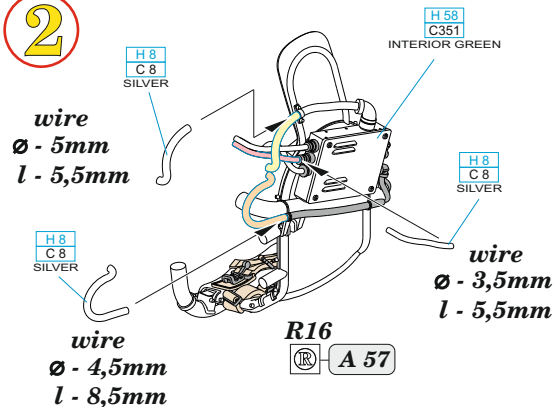

www.eduard.com
14,95

435 21 Obrnice 170
Czech Republic

648 966

TBM seats

for Academy kit - pro stavebnici Academy

1/48

BEST BRASS RESIN AROUND!

1**2****3**

- | | | | |
|--|---|--|---------------------|
| | REMOVE
ODSTRANIT | | BEND
OHNOUT |
| | GRIND
OBROUSIT | | OPTION
VOLBA |
| | DRILL HOLE
VRTAT OTVOR | | REPLACE
NAHRADIT |
| | SYMMETRICAL ASSEMBLY
SYMETRICKA MONTAZ | | |
| | SCRIBE THE PANEL AND HOLES
RYTI | | |
| | REVERSE SIDE
OTOČIT | | |