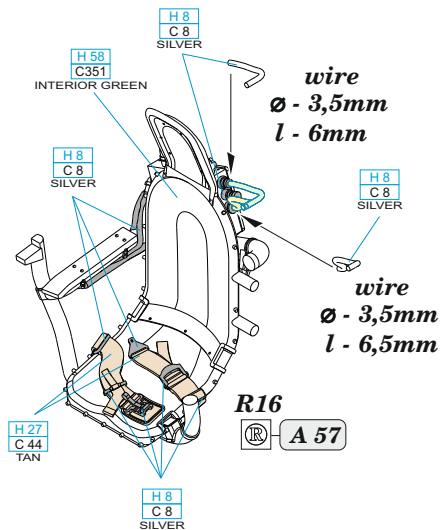

www.eduard.com
14,95

435 21 Obrnice 170
Czech Republic

648 966

TBM seats

for Academy kit - pro stavebnici Academy

1/48

BEST BRASS RESIN AROUND!

1**2****3**

- | | | | |
|--|---|--|---------------------|
| | REMOVE
ODSTRANIT | | BEND
OHNOUT |
| | GRIND
OBROUSIT | | OPTION
VOLBA |
| | DRILL HOLE
VRTAT OTVOR | | REPLACE
NAHRADIT |
| | SYMMETRICAL ASSEMBLY
SYMETRICKA MONTAZ | | |
| | SCRIBE THE PANEL AND HOLES
RYTI | | |
| | REVERSE SIDE
OTOČIT | | |