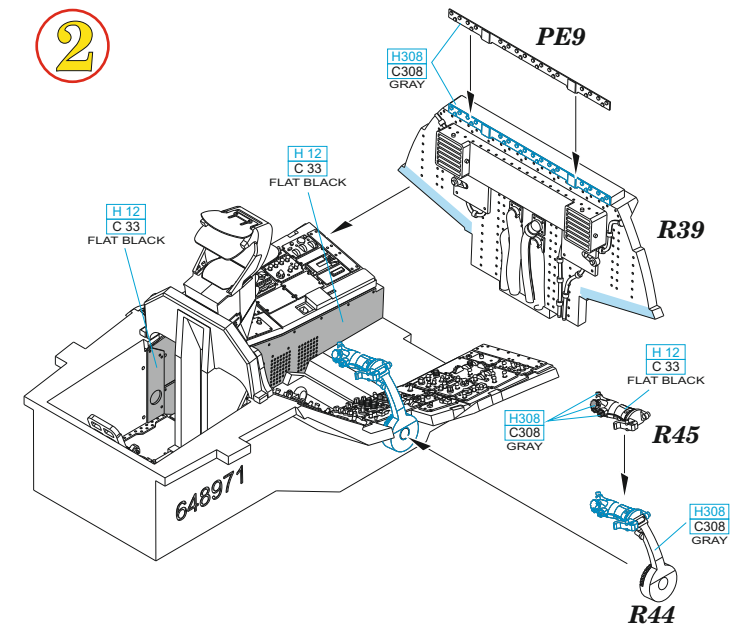

REMOVE ODSTRANIT	BEND OHNOUT	SYMMETRICAL ASSEMBLY SYMETRICKÁ MONTÁŽ
GRIND OBROUSIT	OPTION VOLBA	SCRIBE THE PANEL AND HOLES RYTI
DRILL HOLE VRTAT OTVOR	REPLACE NAHRADIT	REVERSE SIDE OTOČIT