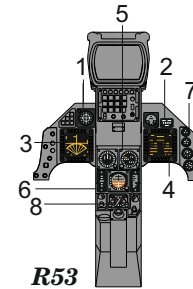

A

DECALS

1

DECALS

R53

DECALS

R54

2

REMOVE ODSTRANIT	BEND OHNOUT	SYMMETRICAL ASSEMBLY SYMETRICKÁ MONTÁŽ
GRIND OBROUSIT	OPTION VOLBA	SCRIBE THE PANEL AND HOLES RYTI
DRILL HOLE VRTAT OTVOR	REPLACE NAHRADIT	REVERSE SIDE OTOČIT