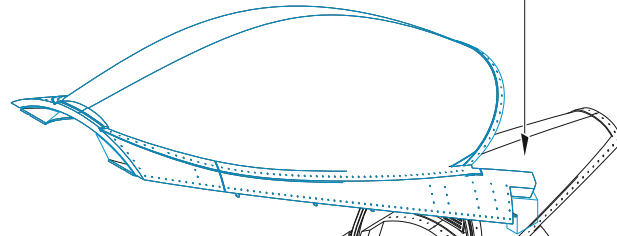

PE23

9

H 12
C 33
FLAT BLACK

PE23

plastic part

11