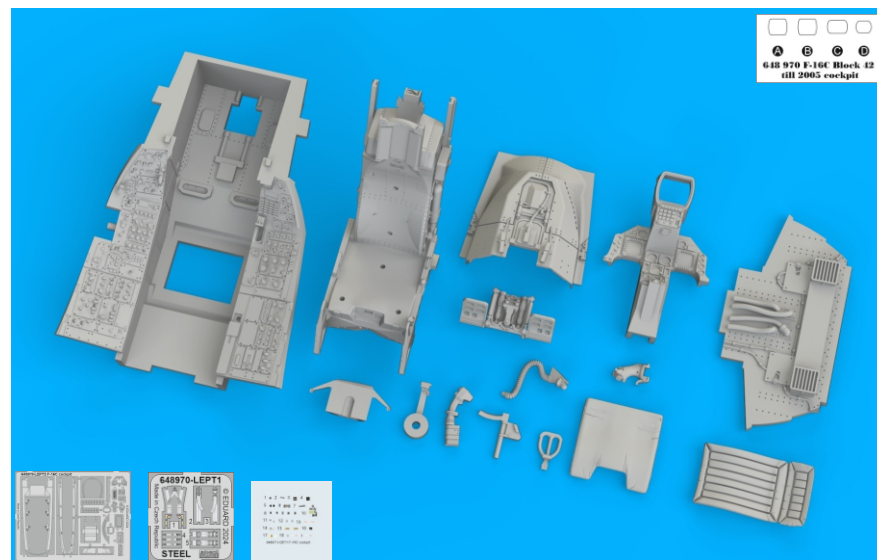

BEST ~~BRASS~~ RESIN AROUND!