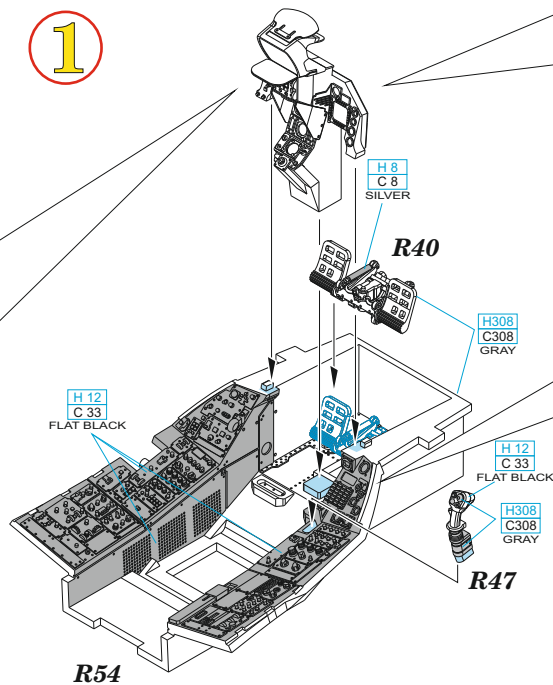

A

DECALS

1

DECALS

R53

DECALS

R54

2

REMOVE ODSTRANIT	BEND OHNOUT	SYMMETRICAL ASSEMBLY SYMETRICKÁ MONTÁŽ
GRIND OBROUSIT	OPTION VOLBA	SCRIBE THE PANEL AND HOLES RYTI
DRILL HOLE VRTAT OTVOR	REPLACE NAHRADIT	REVERSE SIDE OTOČIT