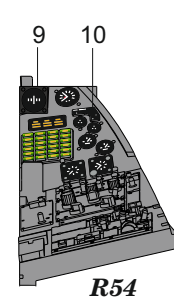

DECALS

R54

2