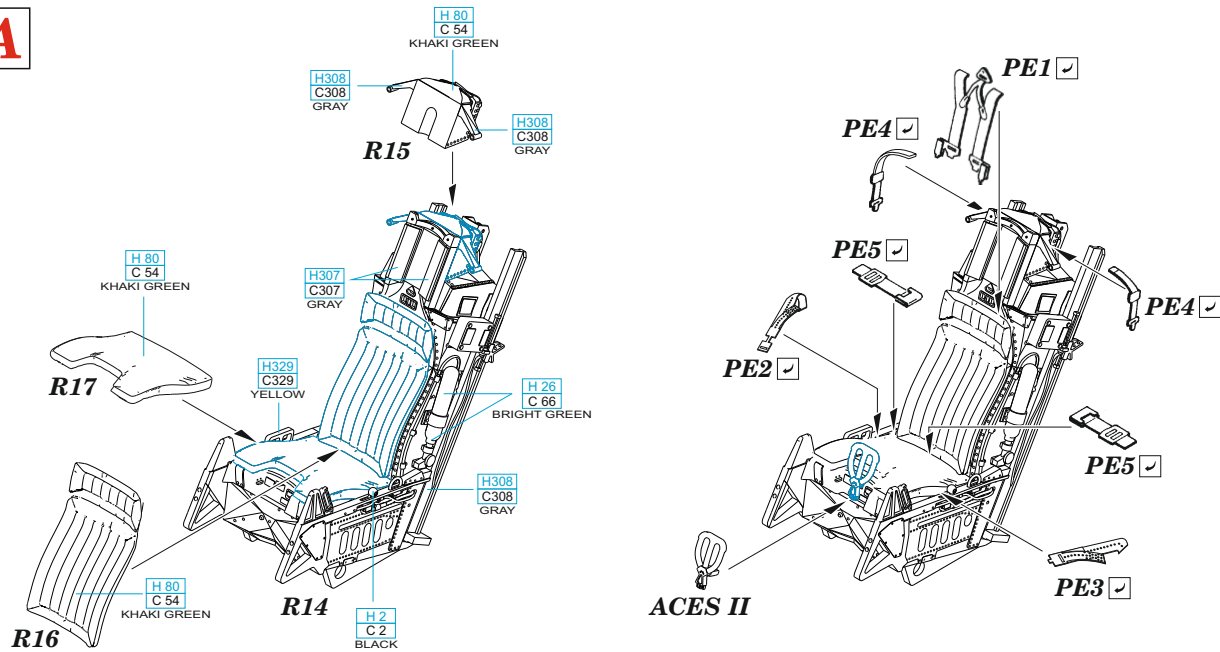

A

DECALS

1

DECALS

R53

DECALS

R54

2

REMOVE ODSTRANIT	BEND OHNOUT	SYMMETRICAL ASSEMBLY SYMETRICKÁ MONTÁŽ
GRIND OBROUSIT	OPTION VOLBA	SCRIBE THE PANEL AND HOLES RYTI
DRILL HOLE VRTAT OTVOR	REPLACE NAHRADIT	REVERSE SIDE OTOČIT