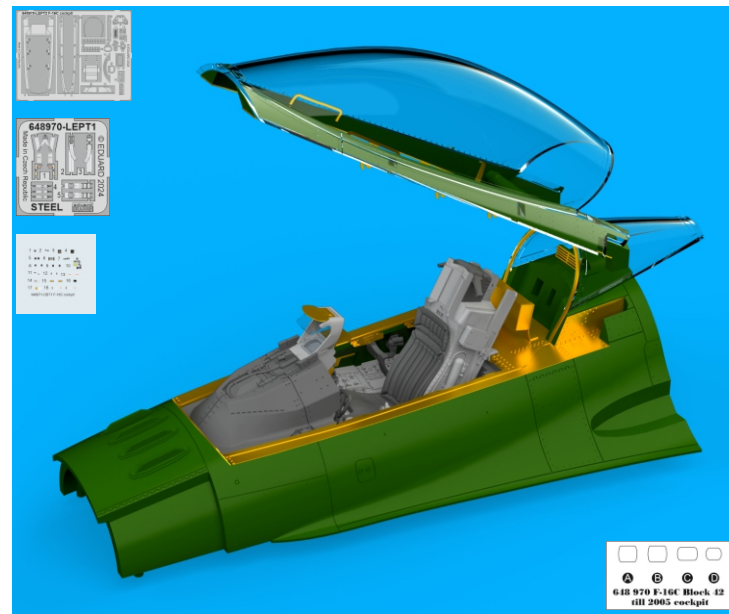

648 971

F-16C Block 42 from 2006 cockpit

for Kinetic kit - pro stavebnici Kinetic

1/48

BRASSIN

BRASSIN

eduard

COLOURS

GSI Creos (GUNZE)		Mr. COLOR			
AQUEOUS	Mr. COLOR				
H 2	C 2	BLACK	H 27	C 44	TAN
H 8	C 8	SILVER	H 80	C 54	KHAKI GREEN
H 12	C 33	FLAT BLACK	H308	C308	GRAY
H 26	C 66	BRIGHT GREEN	H329	C329	YELLOW

This product contains metal and resin detail parts for upgrading scale plastic models. When selecting this set make sure that it is for the kit mentioned in product name as these sets are made specifically for that kit. When upgrading the model some cutting or corrections may be necessary for parts to fit accurately. WARNING! This set contains small and sharp parts. Work carefully in a ventilated and well-lit room. Safety glasses are recommended. This product is not suitable for children below 14 years of age.

Tento výrobek obsahuje leptané a odlévané detaily pro úpravu a vylepšení plastického modelu. Při výběru sady kovových detailů zkontrolujte, zda je určena pro model, který chcete upravit. Model, pro který je sada určena, je uveden v názvu výrobku. Pro přesnou aplikaci kovových a odlévaných dílů může být zapotřebí upravit díly upravovaného modelu. POZOR! Sada obsahuje malé ostré díly. Pracujte ve větrané a dobře osvětlené místnosti. Doporučujeme použití ochranných brýlí. Tento výrobek není vhodný pro děti mladší 14 let.

eduard
435 21 Obrnice 170
Czech Republic
www.eduard.com

www.eduard.com
34,95