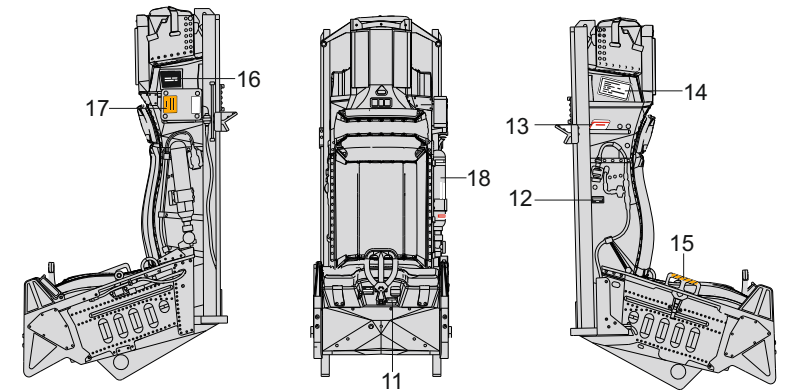

A

DECALS

1

DECALS

R53

DECALS

R54

2

REMOVE ODSTRANIT	BEND OHNOUT	SYMMETRICAL ASSEMBLY SYMETRICKÁ MONTÁŽ
GRIND OBROUSIT	OPTION VOLBA	SCRIBE THE PANEL AND HOLES RYTI
DRILL HOLE VRTAT OTVOR	REPLACE NAHRADIT	REVERSE SIDE OTOČIT