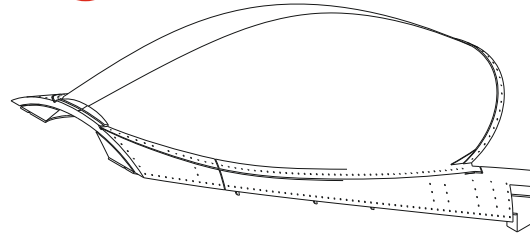

PE23

9

H 12
C 33
FLAT BLACK

PE23

plastic part

11