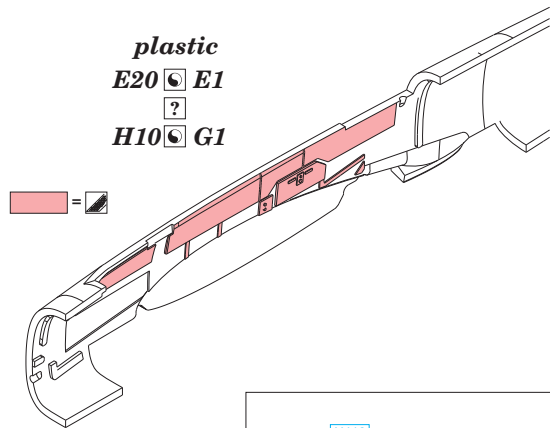

eduard

Bf 110E cockpit

BEST BRASS RESIN AROUND!

plastic
C1

R8 ! *closed ventral gun bay only*

MC214
DARK IRON

R18

R18