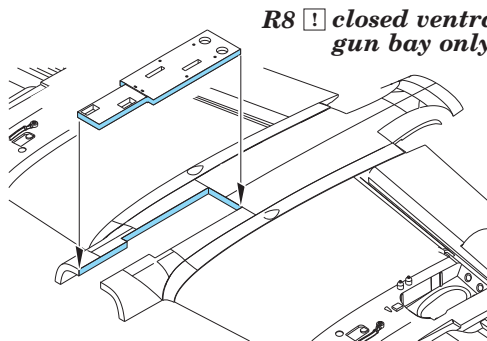

eduard

Bf 110E cockpit

BEST BRASS RESIN AROUND!

plastic
C1

R8 ! *closed ventral gun bay only*

MC214
DARK IRON

R18

R18