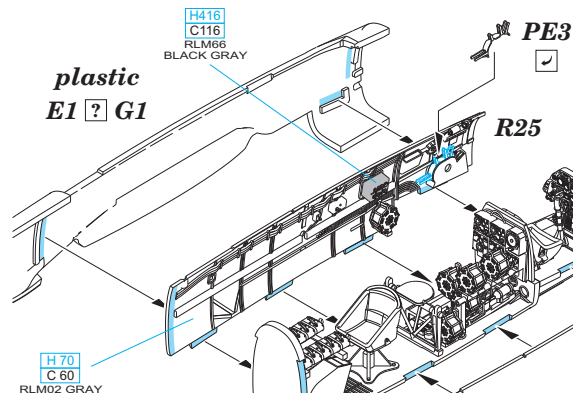

plastic
E1 ☐ **G1**

H416
C116
RLM66
BLACK GRAY

PE3
☒

R25

H 70
C 60
RLM02 GRAY