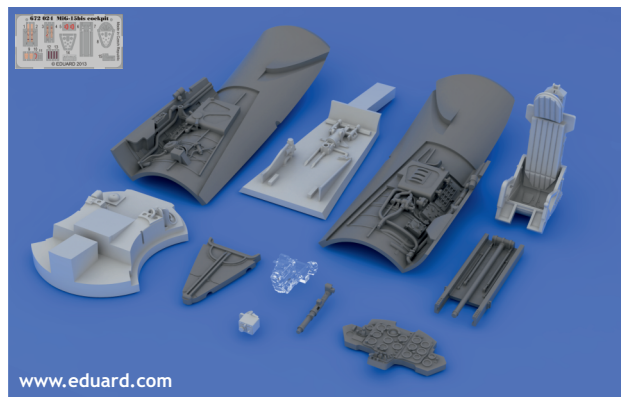

www.eduard.com

BEST BRASS RESIN AROUND!