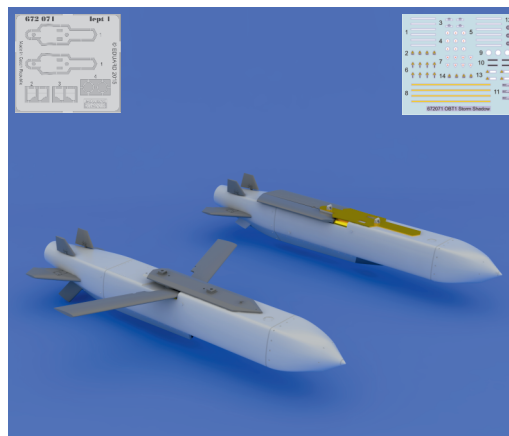

672 071 Storm Shadow

1/72

BRASSIN

BRASSIN

eduard