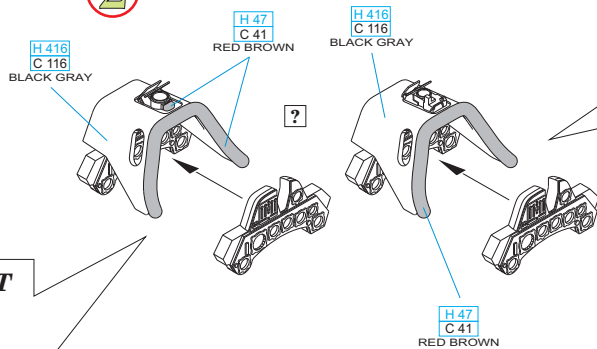

D

1

2

3

REVI 16B GUNSIGHT

3

REVI C/12C GUNSIGHT

6

7