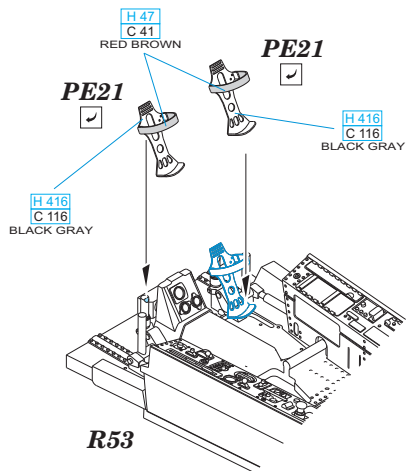

435 21 Obrnice 170
Czech Republic

www.eduard.com

672 096 Fw 190A-5 cockpit

for Eduard kit - pro stavebnici Eduard

1/72

BEST BRASS RESIN AROUND!

- | | | |
|---------------------------|---------------------|---|
| REMOVE
ODSTRANIT | BEND
OHNOUT | SYMMETRICAL ASSEMBLY
SYMETRICKÁ MONTÁŽ |
| GRIND
OBROUSIT | OPTION
VOLBA | SCRIBE THE PANEL AND HOLES
RYTÍ |
| DRILL HOLE
VRTAT OTVOR | REPLACE
NAHRADIT | REVERSE SIDE
OTOČIT |

A

B

1 =

2

3 =

C**5****4**

D

1

2

3

REVI 16B GUNSIGHT

3

REVI C/12C GUNSIGHT

6

7

8