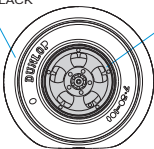

435 21 Obrnice 170
Czech Republic

www.eduard.com

672 106 Spitfire Mk.IX wheels - 5 spoke, smooth tire 1/72

for Eduard kit - pro stavebnici Eduard

BEST BRASS RESIN AROUND!

-  REMOVE
ODSTRANIT
-  BEND
OHNOUIT
-  GRIND
OBROUSIT
-  OPTION
VOLBA
-  DRILL HOLE
VRTAT OTVOR
-  REPLACE
NAHRADIT
-  SYMMETRICAL ASSEMBLY
SYMETRICKÁ MONTÁŽ
-  SCRIBE THE PANEL AND HOLES
RYTI
-  REVERSE SIDE
OTOČIT

CORRECT POSITION OF WHEELS

1

H 77
C 137
TIRE BLACK

H 8
C 8
SILVER

H 77
C 137
TIRE BLACK

H 8
C 8
SILVER

R2  R1

plastic
B28  B27

R1 - left wheel
R2 - right wheel

2

H 8
C 8
SILVER

R9

H 77
C 137
TIRE BLACK

plastic
parts