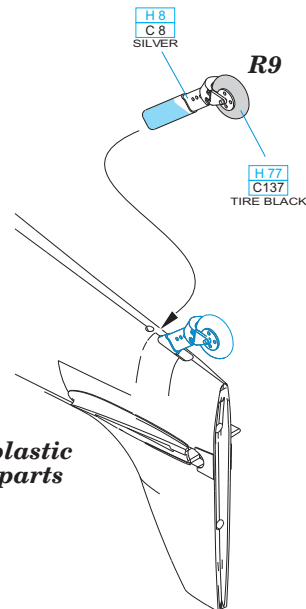

435 21 Obrnice 170
Czech Republic

www.eduard.com

672 106 Spitfire Mk.IX wheels - 5 spoke, smooth tire 1/72

for Eduard kit - pro stavebnici Eduard

BEST BRASS RESIN AROUND!

-  REMOVE
ODSTRANIT
-  BEND
OHNOUIT
-  GRIND
OBROUSIT
-  OPTION
VOLBA
-  DRILL HOLE
VRTAT OTVOR
-  REPLACE
NAHRADIT
-  SYMMETRICAL ASSEMBLY
SYMETRICKÁ MONTÁŽ
-  SCRIBE THE PANEL AND HOLES
RYTI
-  REVERSE SIDE
OTOČIT

CORRECT POSITION OF WHEELS

1

H 77
C 137
TIRE BLACK

H 8
C 8
SILVER

H 77
C 137
TIRE BLACK

H 8
C 8
SILVER

R2  R1

plastic
B28  B27

R1 - left wheel
R2 - right wheel

2

H 8
C 8
SILVER

R9

H 77
C 137
TIRE BLACK

plastic
parts