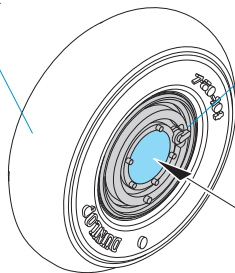

435 21 Obrnice 170
Czech Republic

www.eduard.com

672 106 Spitfire Mk.IX wheels - 5 spoke, smooth tire 1/72

for Eduard kit - pro stavebnici Eduard

BEST BRASS RESIN AROUND!

-  REMOVE
ODSTRANIT
-  BEND
OHNOUIT
-  GRIND
OBROUSIT
-  OPTION
VOLBA
-  DRILL HOLE
VRTAT OTVOR
-  REPLACE
NAHRADIT
-  SYMMETRICAL ASSEMBLY
SYMETRICKÁ MONTÁŽ
-  SCRIBE THE PANEL AND HOLES
RYTI
-  REVERSE SIDE
OTOČIT

CORRECT POSITION OF WHEELS

1

H 77
C 137
TIRE BLACK

H 8
C 8
SILVER

H 77
C 137
TIRE BLACK

H 8
C 8
SILVER

R2  R1

plastic
B28  B27

R1 - left wheel
R2 - right wheel

2

H 8
C 8
SILVER

R9

H 77
C 137
TIRE BLACK

plastic
parts