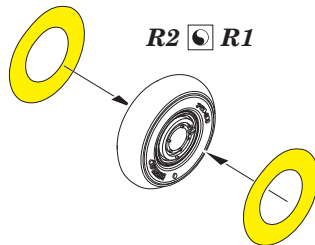

435 21 Obrnice 170
Czech Republic

www.eduard.com

672 106 Spitfire Mk.IX wheels - 5 spoke, smooth tire 1/72

for Eduard kit - pro stavebnici Eduard

BEST BRASS RESIN AROUND!

-  REMOVE
ODSTRANIT
-  BEND
OHNOUIT
-  GRIND
OBROUSIT
-  OPTION
VOLBA
-  DRILL HOLE
VRTAT OTVOR
-  REPLACE
NAHRADIT
-  SYMMETRICAL ASSEMBLY
SYMETRICKÁ MONTÁŽ
-  SCRIBE THE PANEL AND HOLES
RYTI
-  REVERSE SIDE
OTOČIT

CORRECT POSITION OF WHEELS

1

H 77
C 137
TIRE BLACK

H 8
C 8
SILVER

H 77
C 137
TIRE BLACK

H 8
C 8
SILVER

R2  R1

plastic
B28  B27

R1 - left wheel
R2 - right wheel

2

H 8
C 8
SILVER

R9

H 77
C 137
TIRE BLACK

plastic
parts