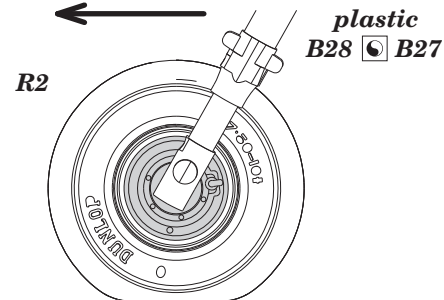

435 21 Obrnice 170
Czech Republic

www.eduard.com

672 106 Spitfire Mk.IX wheels - 5 spoke, smooth tire 1/72

for Eduard kit - pro stavebnici Eduard

BEST BRASS RESIN AROUND!

-  REMOVE
ODSTRANIT
-  BEND
OHNOUIT
-  GRIND
OBROUSIT
-  OPTION
VOLBA
-  DRILL HOLE
VRTAT OTVOR
-  REPLACE
NAHRADIT
-  SYMMETRICAL ASSEMBLY
SYMETRICKÁ MONTÁŽ
-  SCRIBE THE PANEL AND HOLES
RYTI
-  REVERSE SIDE
OTOČIT

CORRECT POSITION OF WHEELS

1

H 77
C 137
TIRE BLACK

H 8
C 8
SILVER

H 77
C 137
TIRE BLACK

H 8
C 8
SILVER

R2  R1

plastic
B28  B27