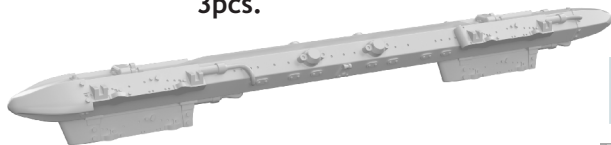

672 119 MER

eduard
BRASSIN

1/72 scale

R15
3pcs.

R16
12pcs.

COLOURS

GSI Creos (GUNZE)			Mr.METAL COLOR	
AQUEOUS	Mr.COLOR			
H316	C316	WHITE		

This product contains metal and resin detail parts for upgrading scale plastic models. When selecting this set make sure that it is for the kit mentioned in product name as these sets are made specifically for that kit. When upgrading the model some cutting or corrections may be necessary for parts to fit accurately. **WARNING!** This set contains small and sharp parts. Work carefully in a ventilated and well-lit room. Safety glasses are recommended. This product is not suitable for children below 14 years of age.