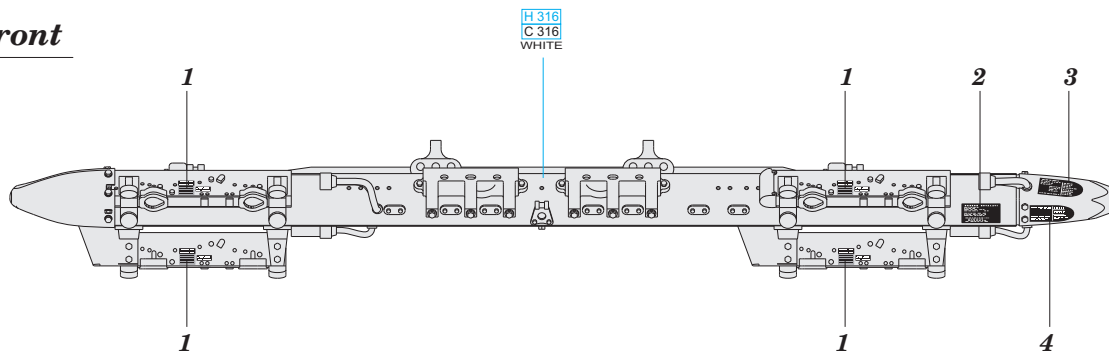

DECAL SCHEMES

front ←

→ *front*