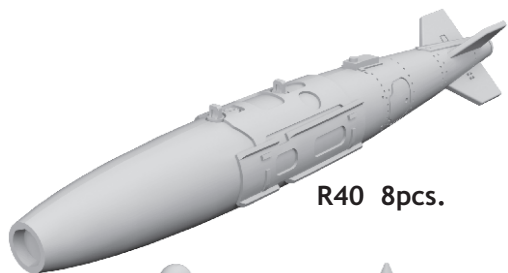

672 207 GBU-32 Non-Thermally Protected

1/72 scale

R40 8pcs.

R41
8pcs.

R42
8pcs.

R43
8pcs.

R44
8pcs.

COLOURS

Mr.COLOR SUPER METALLIC	
[SM05]	SUPER TITANIUM

This product contains metal and resin detail parts for upgrading scale plastic models. When selecting this set make sure that it is for the kit mentioned in product name as these sets are made specifically for that kit. When upgrading the model some cutting or corrections may be necessary for parts to fit accurately. **WARNING!** This set contains small and sharp parts. Work carefully in a ventilated and well-lit room. Safety glasses are recommended. This product is not suitable for children below 14 years of age.