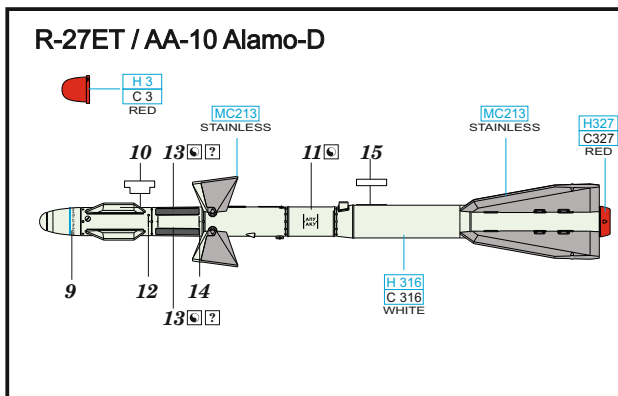

BEST BRASS RESIN AROUND!