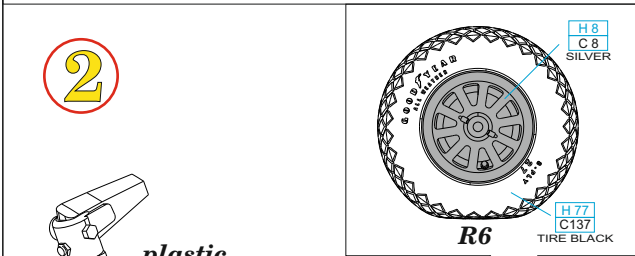

REMOVE ODSTRANIT	BEND OHNOUIT
GRIND OBROUSIT	? OPTION VOLBA
DRILL HOLE VRTAT OTVOR	REPLACE NAHRADIT
SYMMETRICAL ASSEMBLY SYMETRICKA MONTAZ	
SCRIBE THE PANEL AND HOLES RYTI	
REVERSE SIDE OTOCTI