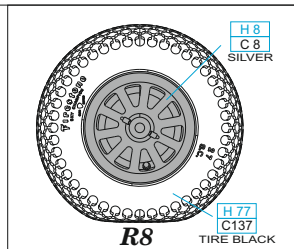

672 368 P-51D wheels cross tread
for Eduard kit - pro stavebnici Eduard

1/72 scale

R5

R8 2pcs.

COLOURS

GSI Creos (GUNZE)		Mr.METAL COLOR
AQUEOUS	Mr.COLOR	
[H 8]	[C 8]	SILVER
[H 77]	[C 137]	TIRE BLACK

672 368 P-51D wheels cross tread
for Eduard kit - pro stavebnici Eduard

H 8
C 8
SILVER

H 77
C 137
TIRE BLACK

2

3

- | | |
|---|----------------------|
| REMOVE
ODSTRANIT | BEND
OHNOUT |
| GRIND
OBROUSIT | ?
OPTION
VOLBA |
| DRILL HOLE
VRTAT OTVOR | REPLACE
NAHRADIT |
| SYMMETRICAL ASSEMBLY
SYMETRICKA MONTAZ | |
| SCRIBE THE PANEL AND HOLES
RYTI | |
| REVERSE SIDE
OTOCTI | |