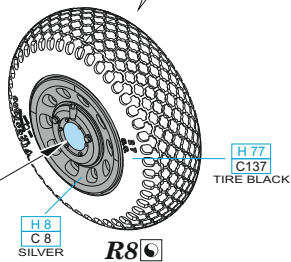

672 368 P-51D wheels cross tread
for Eduard kit - pro stavebnici Eduard

1/72 scale

R5

R8 2pcs.

COLOURS

GSI Creos (GUNZE)		Mr.METAL COLOR
AQUEOUS	Mr.COLOR	
[H 8]	[C 8]	SILVER
[H 77]	[C 137]	TIRE BLACK

672 368 P-51D wheels cross tread
for Eduard kit - pro stavebnici Eduard

1/72

eduard

eduard

435 21 Obrnice 170
Czech Republic

www.eduard.com
7,95

1

H 77
C 137
TIRE BLACK

H 8
C 8
SILVER

H 8
C 8
SILVER

H 77
C 137
TIRE BLACK

2

3

- | | |
|---|----------------------|
| REMOVE
ODSTRANIT | BEND
OHNOUT |
| GRIND
OBROUSIT | ?
OPTION
VOLBA |
| DRILL HOLE
VRTAT OTVOR | REPLACE
NAHRADIT |
| SYMMETRICAL ASSEMBLY
SYMETRICKA MONTAZ | |
| SCRIBE THE PANEL AND HOLES
RYTI | |
| REVERSE SIDE
OTOCTI | |