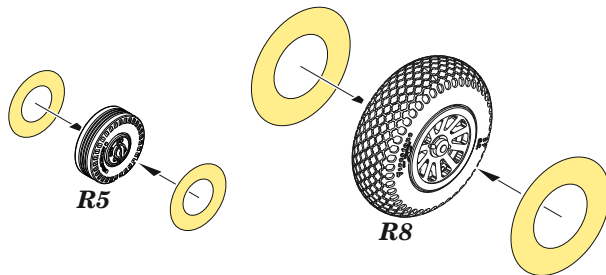

672 368 P-51D wheels cross tread
for Eduard kit - pro stavebnici Eduard

1/72 scale

R5

R8 2pcs.

COLOURS

GSI Creos (GUNZE)		Mr.METAL COLOR
AQUEOUS	Mr.COLOR	
[H 8]	[C 8]	SILVER
[H 77]	[C 137]	TIRE BLACK

672 368 P-51D wheels cross tread
for Eduard kit - pro stavebnici Eduard

1/72

eduard

eduard

435 21 Obrnice 170
Czech Republic

www.eduard.com
7,95

1

H 77
C 137
TIRE BLACK

H 8
C 8
SILVER

H 8
C 8
SILVER

H 77
C 137
TIRE BLACK

2

3

- | | |
|---|----------------------|
| REMOVE
ODSTRANIT | BEND
OHNOUT |
| GRIND
OBROUSIT | ?
OPTION
VOLBA |
| DRILL HOLE
VRTAT OTVOR | REPLACE
NAHRADIT |
| SYMMETRICAL ASSEMBLY
SYMETRICKA MONTAZ | |
| SCRIBE THE PANEL AND HOLES
RYTI | |
| REVERSE SIDE
OTOCTI | |