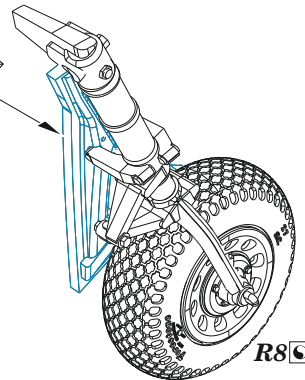

672 368 P-51D wheels cross tread
for Eduard kit - pro stavebnici Eduard

1/72 scale

R5

R8 2pcs.

COLOURS

GSI Creos (GUNZE)		Mr.METAL COLOR
AQUEOUS	Mr.COLOR	
[H 8]	[C 8]	SILVER
[H 77]	[C 137]	TIRE BLACK

672 368 P-51D wheels cross tread
for Eduard kit - pro stavebnici Eduard

H 8
C 8
SILVER

H 77
C 137
TIRE BLACK

2

3

- | | |
|---|----------------------|
| REMOVE
ODSTRANIT | BEND
OHNOUT |
| GRIND
OBROUSIT | ?
OPTION
VOLBA |
| DRILL HOLE
VRTAT OTVOR | REPLACE
NAHRADIT |
| SYMMETRICAL ASSEMBLY
SYMETRICKA MONTAZ | |
| SCRIBE THE PANEL AND HOLES
RYTI | |
| REVERSE SIDE
OTOCTI | |