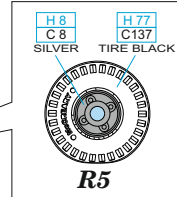

672 369 P-51D wheels block tread
for Eduard kit - pro stavebnici Eduard

1/72 scale

R5

R9 2pcs.

COLOURS

GSI Creos (GUNZE)		Mr.METAL COLOR
AQUEOUS	Mr.COLOR	
[H 8]	[C 8]	SILVER
[H 77]	[C137]	TIRE BLACK

672 369 P-51D wheels block tread
for Eduard kit - pro stavebnici Eduard

1/72

eduard

eduard
435 21 Obrnice 170
Czech Republic

www.eduard.com
7,95

1

2

3

- | | |
|---|----------------------|
| REMOVE
ODSTRANIT | BEND
OHNOUT |
| GRIND
OBROUSIT | ?
OPTION
VOLBA |
| DRILL HOLE
VRTAT OTVOR | REPLACE
NAHRADIT |
| SYMMETRICAL ASSEMBLY
SYMETRICKA MONTAZ | |
| SCRIBE THE PANEL AND HOLES
RYTI | |
| REVERSE SIDE
OTOCTI | |