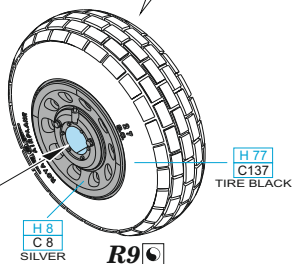

672 369 P-51D wheels block tread
for Eduard kit - pro stavebnici Eduard

1/72 scale

R5

R9 2pcs.

COLOURS

GSI Creos (GUNZE)		Mr.METAL COLOR
AQUEOUS	Mr.COLOR	
[H 8]	[C 8]	SILVER
[H 77]	[C137]	TIRE BLACK

672 369 P-51D wheels block tread
for Eduard kit - pro stavebnici Eduard

1/72

eduard

eduard
435 21 Obrnice 170
Czech Republic

www.eduard.com
7,95

1

2

3

- | | |
|---|----------------------|
| REMOVE
ODSTRANIT | BEND
OHNOUT |
| GRIND
OBROUSIT | ?
OPTION
VOLBA |
| DRILL HOLE
VRTAT OTVOR | REPLACE
NAHRADIT |
| SYMMETRICAL ASSEMBLY
SYMETRICKA MONTAZ | |
| SCRIBE THE PANEL AND HOLES
RYTI | |
| REVERSE SIDE
OTOCTI | |