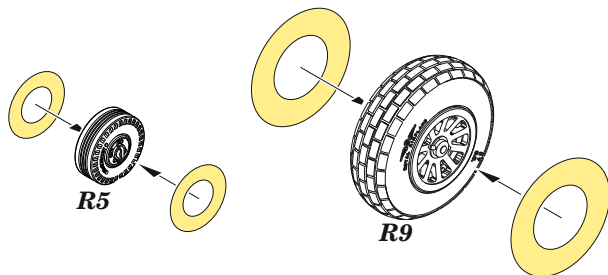

672 369 P-51D wheels block tread
for Eduard kit - pro stavebnici Eduard

1/72 scale

R5

R9 2pcs.

COLOURS

GSI Creos (GUNZE)		Mr.METAL COLOR
AQUEOUS	Mr.COLOR	
[H 8]	[C 8]	SILVER
[H 77]	[C137]	TIRE BLACK

672 369 P-51D wheels block tread
for Eduard kit - pro stavebnici Eduard

1/72

eduard

eduard
435 21 Obrnice 170
Czech Republic

www.eduard.com
7,95

1

2

3

- | | |
|---|----------------------|
| REMOVE
ODSTRANIT | BEND
OHNOUT |
| GRIND
OBROUSIT | ?
OPTION
VOLBA |
| DRILL HOLE
VRTAT OTVOR | REPLACE
NAHRADIT |
| SYMMETRICAL ASSEMBLY
SYMETRICKA MONTAZ | |
| SCRIBE THE PANEL AND HOLES
RYTI | |
| REVERSE SIDE
OTOCTI | |