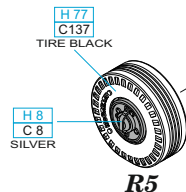

672 369 P-51D wheels block tread
for Eduard kit - pro stavebnici Eduard

1/72 scale

R5

R9 2pcs.

COLOURS

GSI Creos (GUNZE)		Mr.METAL COLOR
AQUEOUS	Mr.COLOR	
[H 8]	[C 8]	SILVER
[H 77]	[C137]	TIRE BLACK

672 369 P-51D wheels block tread
for Eduard kit - pro stavebnici Eduard

1/72

eduard

eduard
435 21 Obrnice 170
Czech Republic

www.eduard.com
7,95

1

2

3

- | | |
|---|----------------------|
| REMOVE
ODSTRANIT | BEND
OHNOUT |
| GRIND
OBROUSIT | ?
OPTION
VOLBA |
| DRILL HOLE
VRTAT OTVOR | REPLACE
NAHRADIT |
| SYMMETRICAL ASSEMBLY
SYMETRICKA MONTAZ | |
| SCRIBE THE PANEL AND HOLES
RYTI | |
| REVERSE SIDE
OTOCTI | |