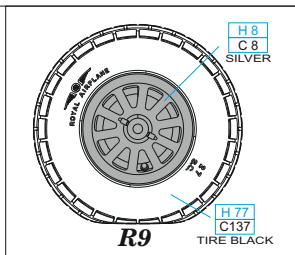

672 369 P-51D wheels block tread
for Eduard kit - pro stavebnici Eduard

1/72 scale

R5

R9 2pcs.

COLOURS

GSI Creos (GUNZE)		Mr.METAL COLOR
AQUEOUS	Mr.COLOR	
[H 8]	[C 8]	SILVER
[H 77]	[C137]	TIRE BLACK

672 369 P-51D wheels block tread
for Eduard kit - pro stavebnici Eduard

1/72

eduard

eduard
435 21 Obrnice 170
Czech Republic

www.eduard.com
7,95

1

2

3

- | | |
|---|----------------------|
| REMOVE
ODSTRANIT | BEND
OHNOUT |
| GRIND
OBROUSIT | ?
OPTION
VOLBA |
| DRILL HOLE
VRTAT OTVOR | REPLACE
NAHRADIT |
| SYMMETRICAL ASSEMBLY
SYMETRICKA MONTAZ | |
| SCRIBE THE PANEL AND HOLES
RYTI | |
| REVERSE SIDE
OTOCTI | |