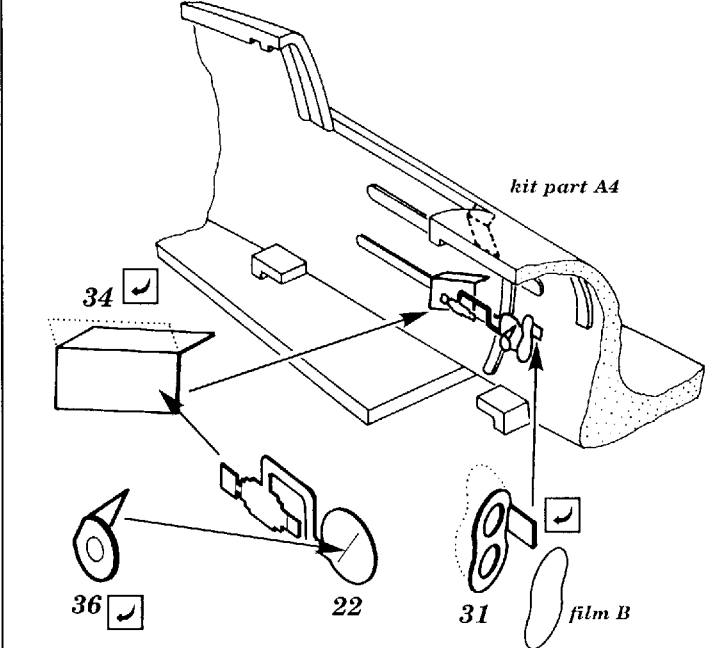

# POLIKARPOV I-16 Type 18

72 177

1/72 scale detail set for HASEGAWA kit

- OPPOSITE SIDE
- REMOVE
- BEND
- REPLACE
- GRIND

## COCKPIT RIGHT SIDE

## COCKPIT LEFT SIDE