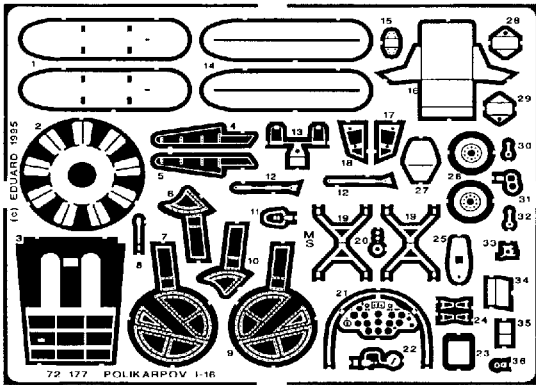

# POLIKARPOV I-16 Type 18

72 177

1/72 scale detail set for HASEGAWA kit

- OPPOSITE SIDE
- REMOVE
- BEND
- REPLACE
- GRIND

## COCKPIT RIGHT SIDE

## COCKPIT LEFT SIDE