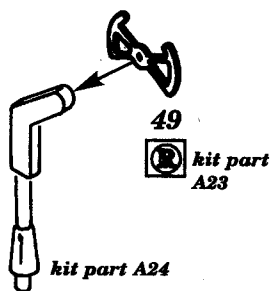

CONTROL COLUMN