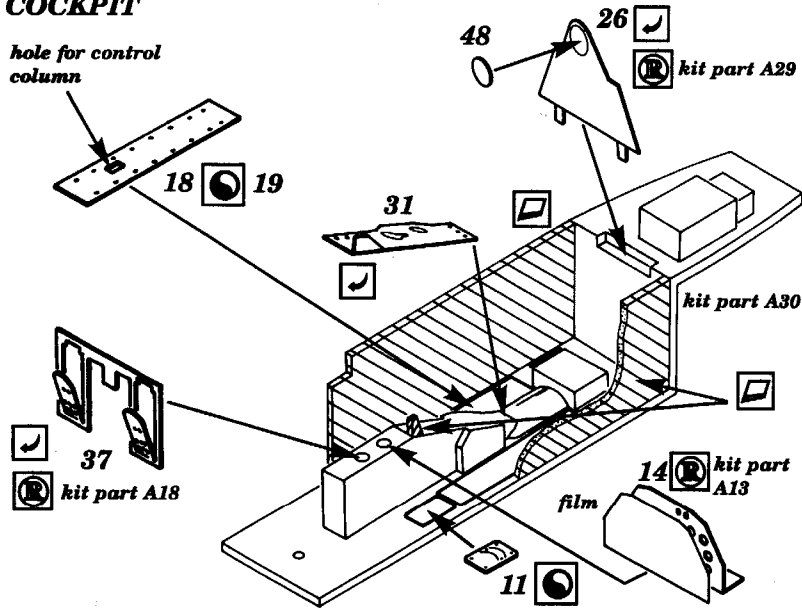

# P-38 J Lightning

1/72 scale detail set for ITALERI/DRAGON kit

72 201

-  OPPOSITE SIDE
-  REMOVE
-  BEND
-  REPLACE
-  GRIND

## COCKPIT

hole for control column