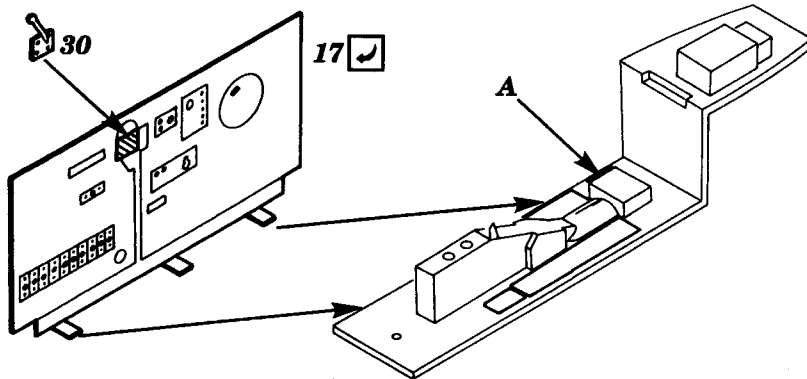

# P-38 J Lightning

1/72 scale detail set for ITALERI/DRAGON kit

72 201

-  OPPOSITE SIDE
-  REMOVE
-  BEND
-  REPLACE
-  GRIND

## COCKPIT

hole for control column