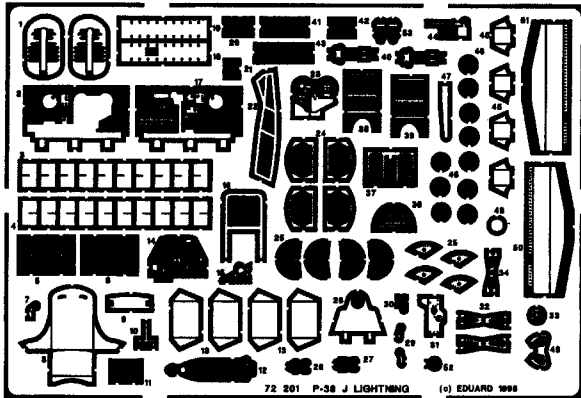

# P-38 J Lightning

1/72 scale detail set for ITALERI/DRAGON kit

72 201

-  OPPOSITE SIDE
-  REMOVE
-  BEND
-  REPLACE
-  GRIND

## COCKPIT

hole for control column

## CONTROL COLUMN

## PILOT'S SEAT

20 21 41 42 43

kit parts A4,A5,A6,A7,A7,A8

CANOPY

kit part D1

MAIN WHEEL WELL

kit part A16 A15

kit parts C1,C2