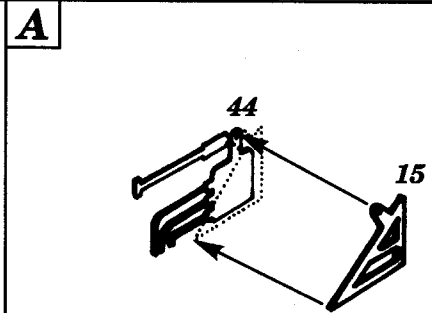

# P-38 J Lightning

1/72 scale detail set for ITALERI/DRAGON kit

72 201

-  OPPOSITE SIDE
-  REMOVE
-  BEND
-  REPLACE
-  GRIND

## COCKPIT

hole for control column