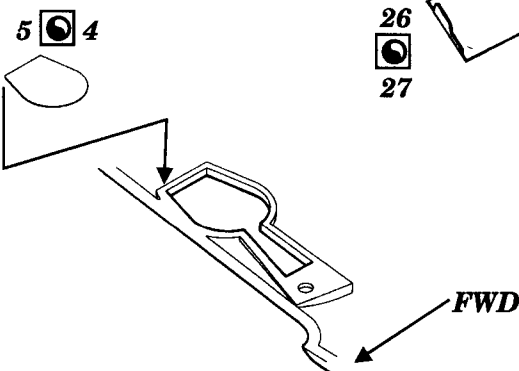

Messerschmitt Bf 109 G-10

1/72 scale detail set for Revell kit

72 235

-  OPPOSITE SIDE
-  REMOVE
-  BEND
-  REPLACE
-  GRIND

COCKPIT

A RUDDER PEDALS

PILOT'S SEAT

INSTRUMENT PANEL

EXHAUSTS

WING RADIATORS

OIL COOLER

CANOPY

kit parts B4, B5