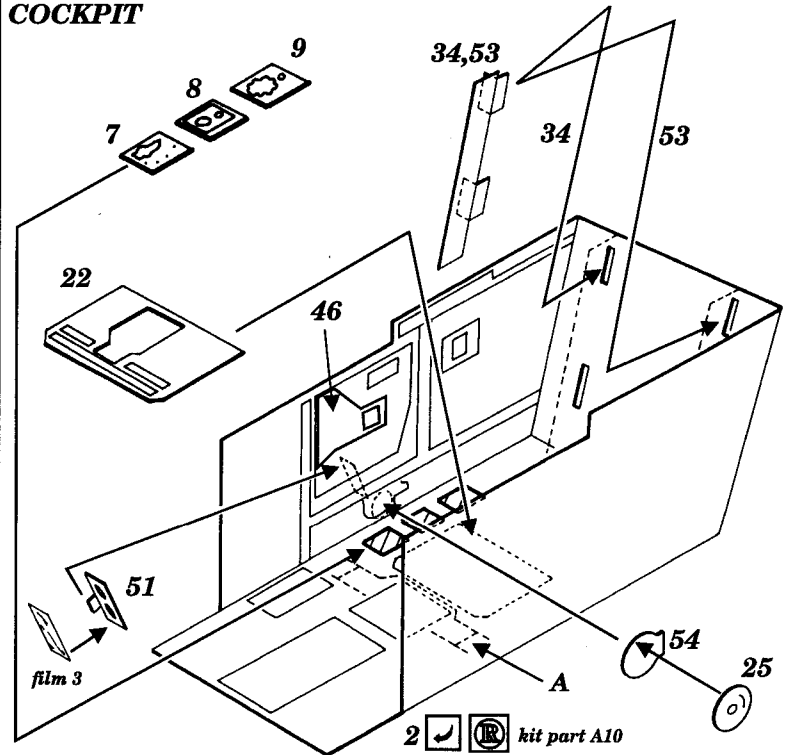

Messerschmitt Bf 109 G-10

1/72 scale detail set for Revell kit

72 235

-  OPPOSITE SIDE
-  REMOVE
-  BEND
-  REPLACE
-  GRIND

COCKPIT

A RUDDER PEDALS

PILOT'S SEAT

INSTRUMENT PANEL