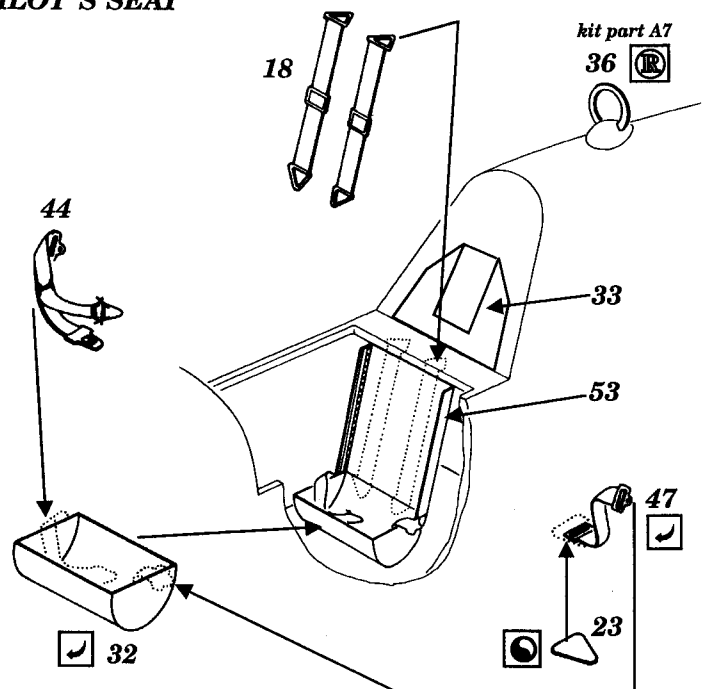

Messerschmitt Bf 109 G-10

1/72 scale detail set for Revell kit

72 235

-  OPPOSITE SIDE
-  REMOVE
-  BEND
-  REPLACE
-  GRIND

COCKPIT

A RUDDER PEDALS

PILOT'S SEAT

INSTRUMENT PANEL

EXHAUSTS

WING RADIATORS

OIL COOLER

CANOPY

kit parts B4, B5