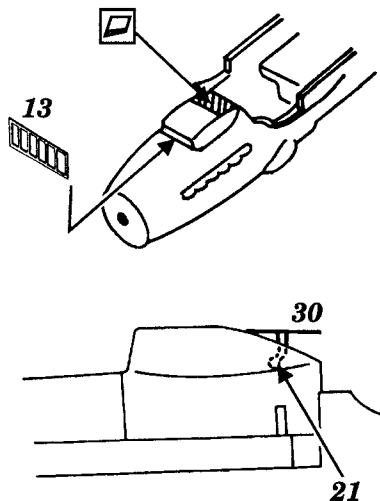

INSTRUMENT PANEL

EXHAUSTS

WING RADIATORS

OIL COOLER

CANOPY

kit parts B4, B5