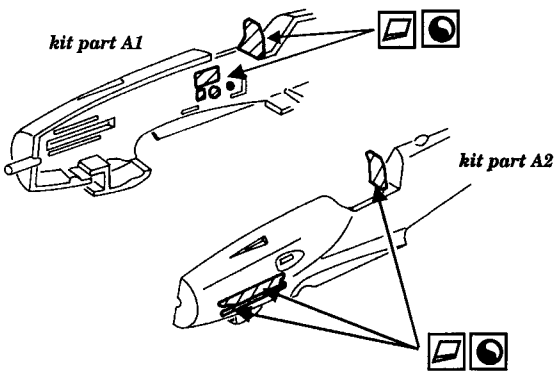

Messerschmitt Bf 109 G-10

1/72 scale detail set for Revell kit

72 235

-  OPPOSITE SIDE
-  REMOVE
-  BEND
-  REPLACE
-  GRIND

COCKPIT

A RUDDER PEDALS

PILOT'S SEAT

INSTRUMENT PANEL

EXHAUSTS

WING RADIATORS

OIL COOLER

CANOPY

kit parts B4, B5