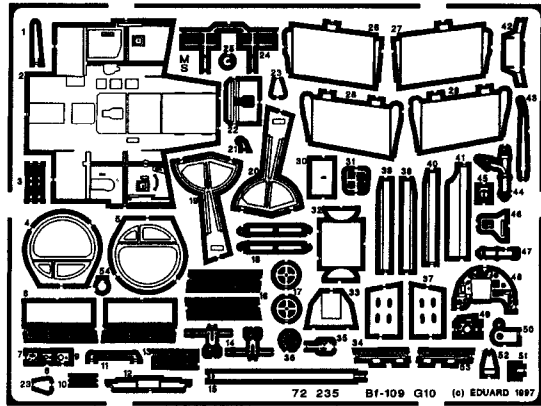

Messerschmitt Bf 109 G-10

1/72 scale detail set for Revell kit

72 235

-  OPPOSITE SIDE
-  REMOVE
-  BEND
-  REPLACE
-  GRIND

COCKPIT

A RUDDER PEDALS

PILOT'S SEAT

INSTRUMENT PANEL

EXHAUSTS

WING RADIATORS

OIL COOLER

CANOPY

kit parts B4, B5