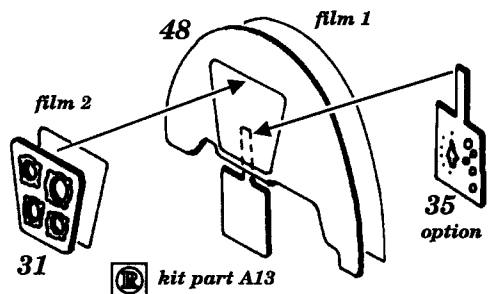

Messerschmitt Bf 109 G-10

1/72 scale detail set for Revell kit

72 235

-  OPPOSITE SIDE
-  REMOVE
-  BEND
-  REPLACE
-  GRIND

COCKPIT

A RUDDER PEDALS

PILOT'S SEAT

INSTRUMENT PANEL