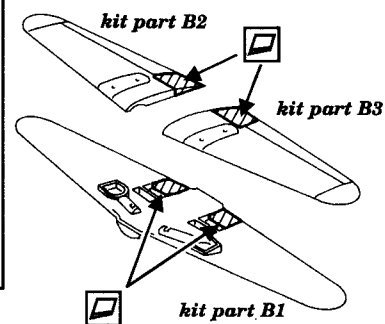

Messerschmitt Bf 109 G-10

1/72 scale detail set for Revell kit

72 235

-  OPPOSITE SIDE
-  REMOVE
-  BEND
-  REPLACE
-  GRIND

COCKPIT

A RUDDER PEDALS

PILOT'S SEAT

INSTRUMENT PANEL

EXHAUSTS

WING RADIATORS

OIL COOLER

CANOPY

kit parts B4, B5