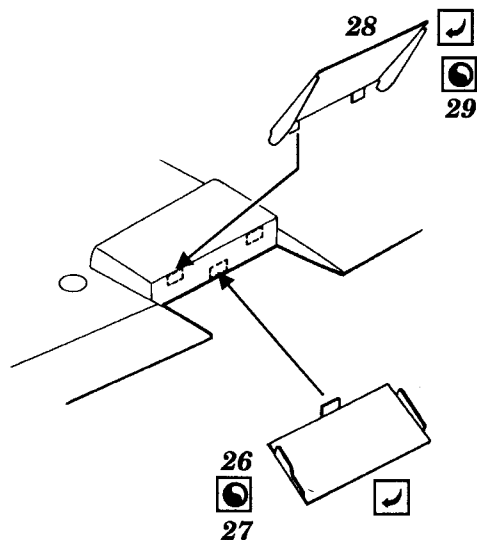

INSTRUMENT PANEL

EXHAUSTS

WING RADIATORS

OIL COOLER

CANOPY

kit parts B4, B5