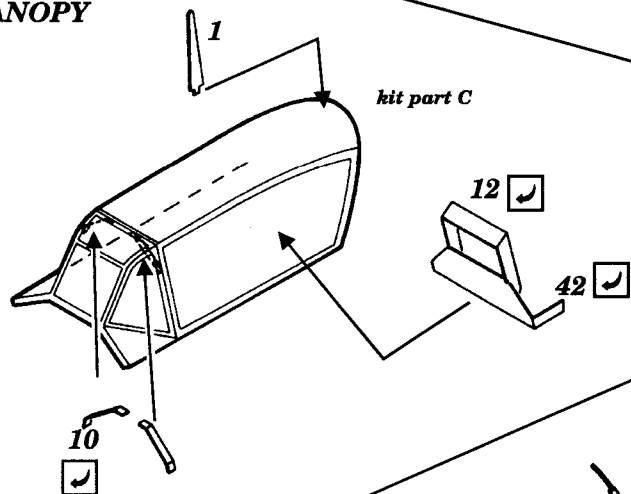

Messerschmitt Bf 109 G-10

1/72 scale detail set for Revell kit

72 235

-  OPPOSITE SIDE
-  REMOVE
-  BEND
-  REPLACE
-  GRIND

COCKPIT

A RUDDER PEDALS

PILOT'S SEAT

INSTRUMENT PANEL

EXHAUSTS

WING RADIATORS

OIL COOLER

CANOPY

kit parts B4, B5