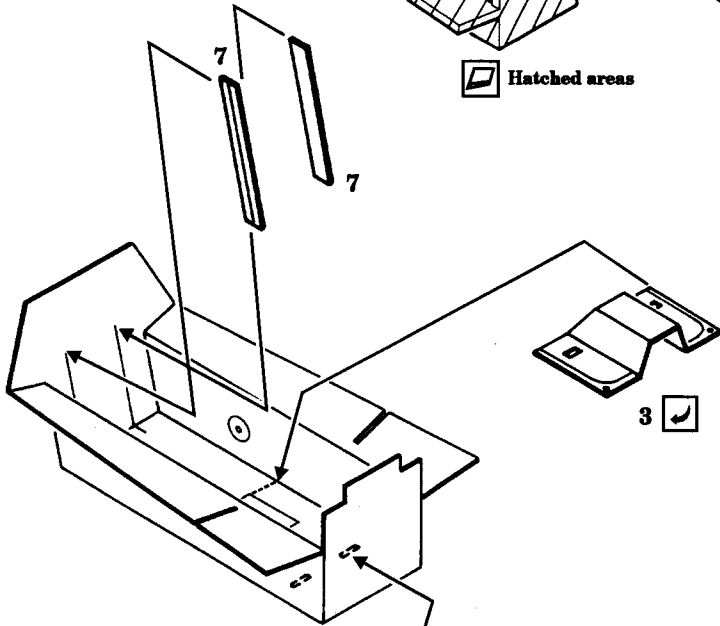

Focke Wulf Fw-190 A8/R-11

1/72 scale detail set for REVELL kit

72 241

-  OPPOSITE SIDE
-  REMOVE
-  BEND
-  REPLACE
-  GRIND

kit part 1

 Hatched areas

kit part 1

kit part 1

12 

kit part 1

 kit part 1

7

7

3 

1

1

18

8

kit part 2

8

19

16 

28

kit part 4