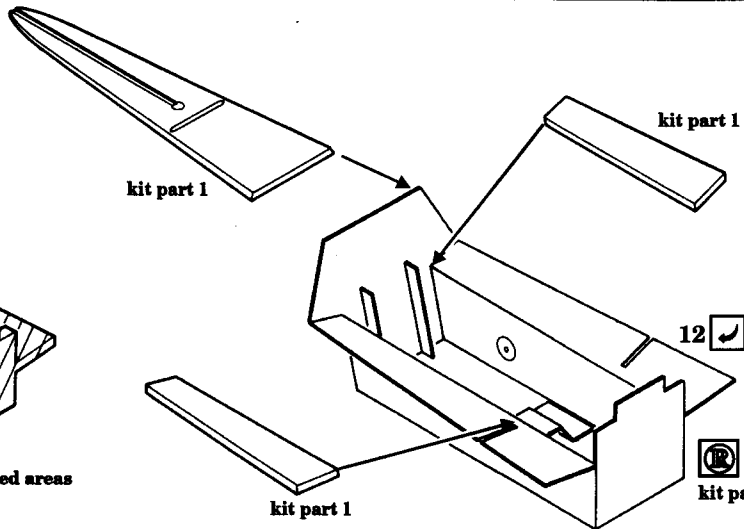

Focke Wulf Fw-190 A8/R-11

1/72 scale detail set for REVELL kit

72 241

-  OPPOSITE SIDE
-  REMOVE
-  BEND
-  REPLACE
-  GRIND

kit part 1

 Hatched areas

kit part 1

kit part 1

12 

kit part 1

 kit part 1

7

7

3 

1

1

18

8

kit part 2

8

19

16 

28

kit part 4