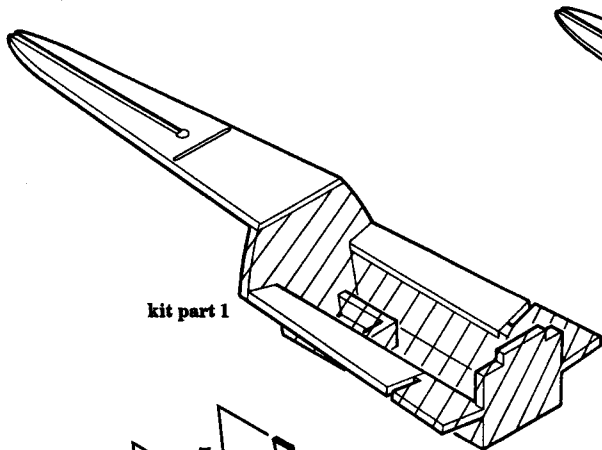

Focke Wulf Fw-190 A8/R-11

1/72 scale detail set for REVELL kit

72 241

-  OPPOSITE SIDE
-  REMOVE
-  BEND
-  REPLACE
-  GRIND

kit part 1

 Hatched areas

kit part 1

kit part 1

12 

kit part 1

 kit part 1

7

7

3 

1

1