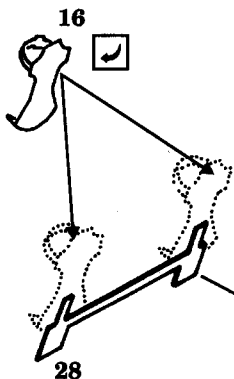

Focke Wulf Fw-190 A8/R-11

1/72 scale detail set for REVELL kit

72 241

-  OPPOSITE SIDE
-  REMOVE
-  BEND
-  REPLACE
-  GRIND

kit part 1

 Hatched areas

kit part 1

kit part 1

12 

kit part 1

 kit part 1

7

7

3 

1

1

18

8

kit part 2

8

19

16 

28

kit part 4