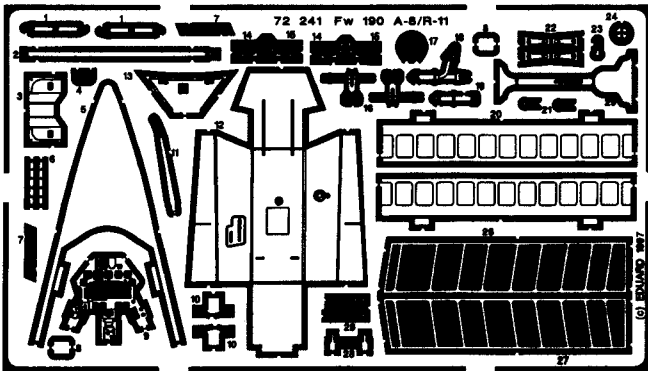

Focke Wulf Fw-190 A8/R-11

1/72 scale detail set for REVELL kit

72 241

-  OPPOSITE SIDE
-  REMOVE
-  BEND
-  REPLACE
-  GRIND

kit part 1

 Hatched areas

kit part 1

kit part 1

12 

kit part 1

 kit part 1

7

7

3 

1

1

18

8

kit part 2

8

19

16 

28

kit part 4

21

23 

24