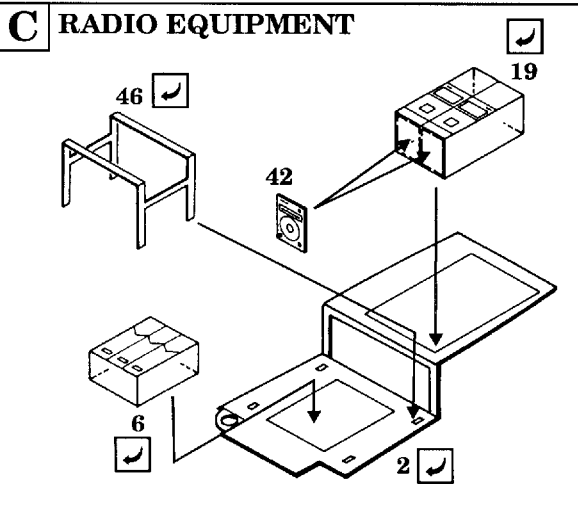

# P-51 MUSTANG I

1/72 scale detail set for ITALERI kit

-  OPPOSITE SIDE
-  REMOVE
-  BEND
-  REPLACE
-  GRIND

## INSTRUMENT PANEL

D