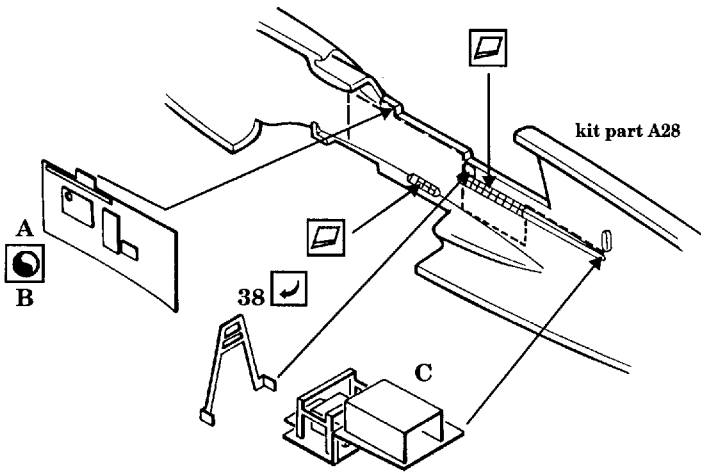

# P-51 MUSTANG I

1/72 scale detail set for ITALERI kit

-  OPPOSITE SIDE
-  REMOVE
-  BEND
-  REPLACE
-  GRIND

## INSTRUMENT PANEL

D