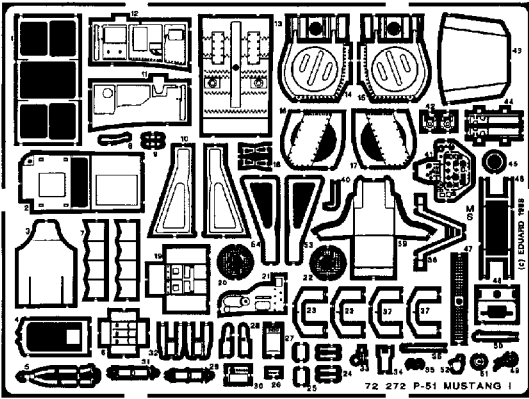

# P-51 MUSTANG I

1/72 scale detail set for ITALERI kit

-  OPPOSITE SIDE
-  REMOVE
-  BEND
-  REPLACE
-  GRIND

## INSTRUMENT PANEL

D