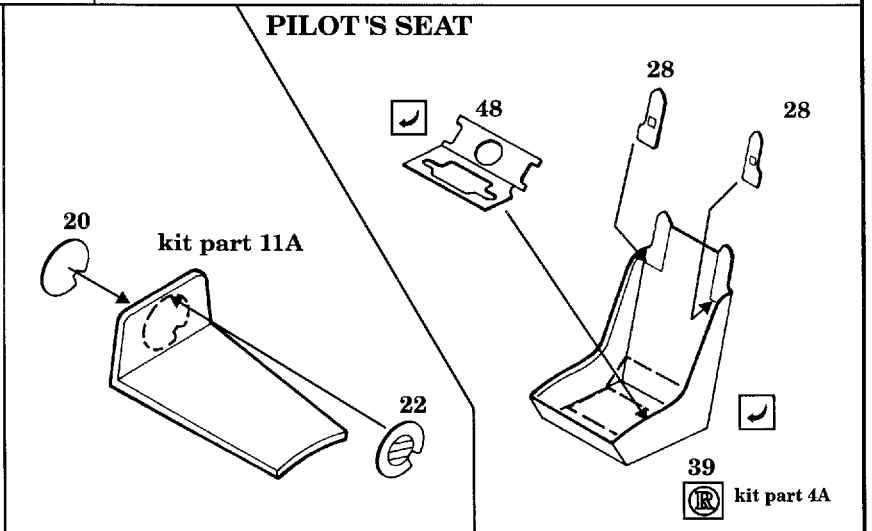

# P-51 MUSTANG I

1/72 scale detail set for ITALERI kit

-  OPPOSITE SIDE
-  REMOVE
-  BEND
-  REPLACE
-  GRIND

## INSTRUMENT PANEL

D