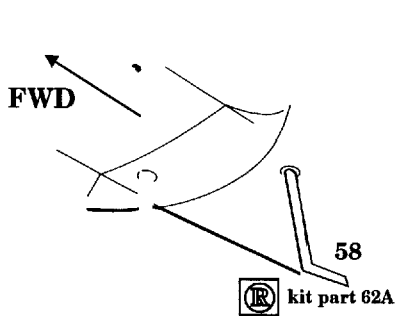

CANOPY

DIVE BRAKES

DIVE BRAKES

FOOT STEP

FUBI ANTENE

TAIL WHEEL DOORS

BOMBS