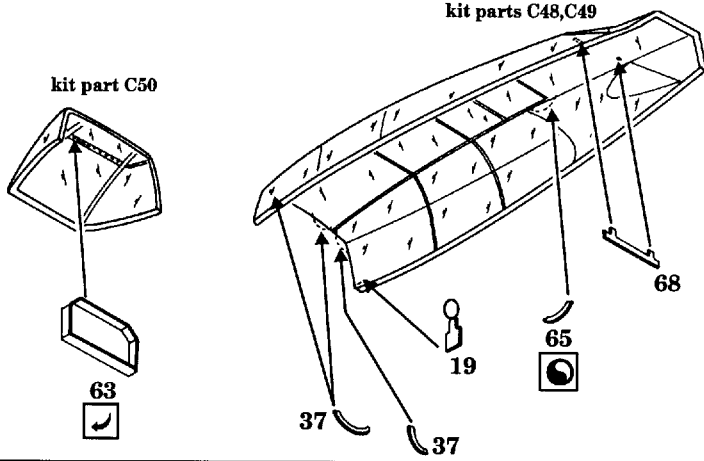

CANOPY

DIVE BRAKES

DIVE BRAKES

FOOT STEP

FUBI ANTENE

TAIL WHEEL DOORS

BOMBS