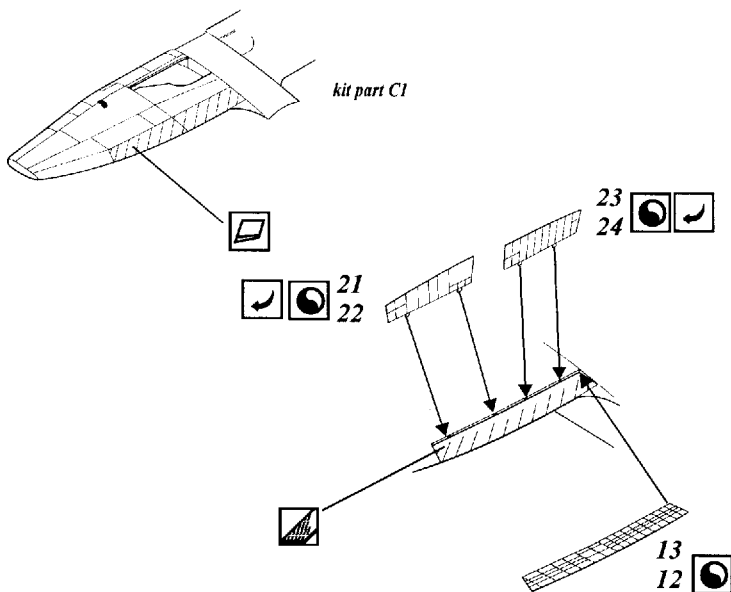

72 315

Tempest Mk.V

1/72 scale detail set for Academy kit

- OPPOSITE SIDE
- REMOVE
- BEND
- REPLACE
- GRIND
- OPTION

A COCKPIT

B OIL RADIATOR

C FLAPS

D EXTERNAL PARTS