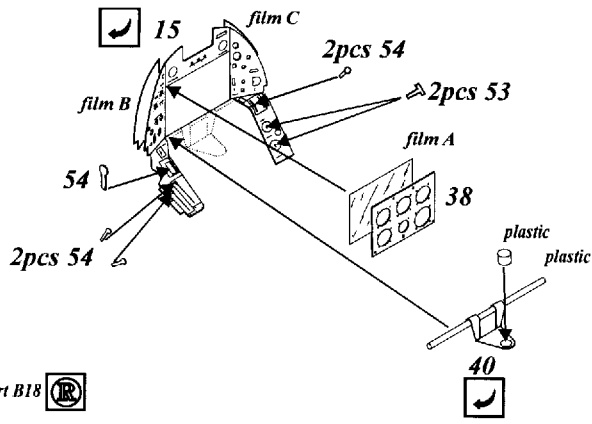

72 315

Tempest Mk.V

1/72 scale detail set for Academy kit

- OPPOSITE SIDE
- REMOVE
- BEND
- REPLACE
- GRIND
- OPTION

A COCKPIT

B OIL RADIATOR

C FLAPS

D EXTERNAL PARTS