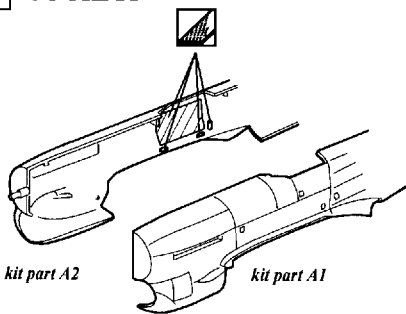

72 315

Tempest Mk.V

1/72 scale detail set for Academy kit

- OPPOSITE SIDE
- REMOVE
- BEND
- REPLACE
- GRIND
- OPTION

A COCKPIT

B OIL RADIATOR

C FLAPS

D EXTERNAL PARTS