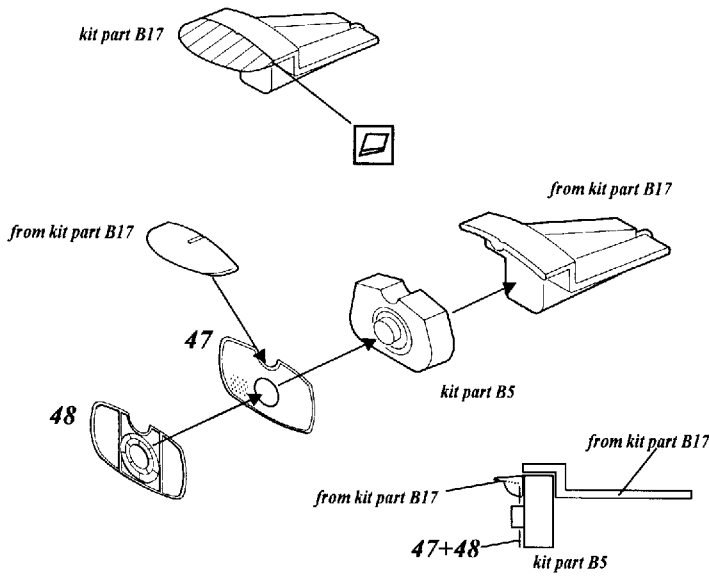

72 315

Tempest Mk.V

1/72 scale detail set for Academy kit

- OPPOSITE SIDE
- REMOVE
- BEND
- REPLACE
- GRIND
- OPTION

A COCKPIT

B OIL RADIATOR

C FLAPS

D EXTERNAL PARTS