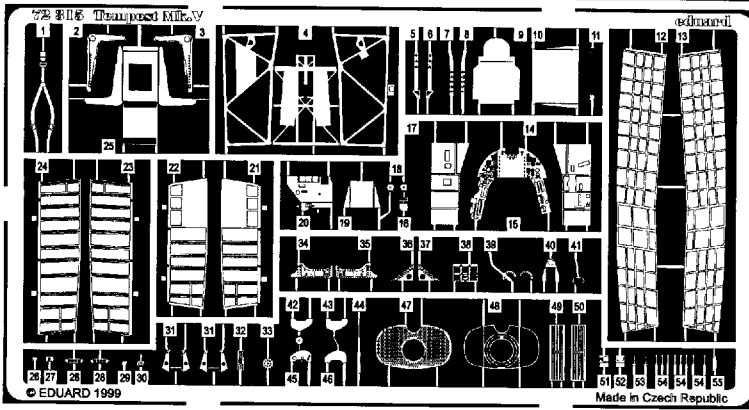

72 315

Tempest Mk.V

1/72 scale detail set for Academy kit

- OPPOSITE SIDE
- REMOVE
- BEND
- REPLACE
- GRIND
- OPTION

A COCKPIT

B OIL RADIATOR

C FLAPS

D EXTERNAL PARTS