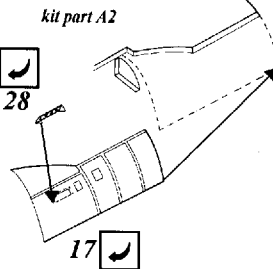

72 315

Tempest Mk.V

1/72 scale detail set for Academy kit

- OPPOSITE SIDE
- REMOVE
- BEND
- REPLACE
- GRIND
- OPTION

A COCKPIT

B OIL RADIATOR

C FLAPS

D EXTERNAL PARTS