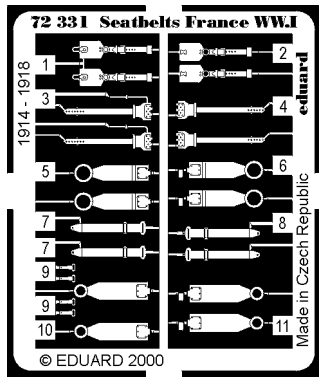

Seatbelts France WW.I 1914-1918

72 331

1/72 scale detail set

-  OPPOSITE SIDE
-  REMOVE
-  BEND
-  REPLACE
-  GRIND
-  OPTION

A Late birds in 1914 - 1916

B Late birds in 1914 - 1916

C Late birds in 1914 - 1916