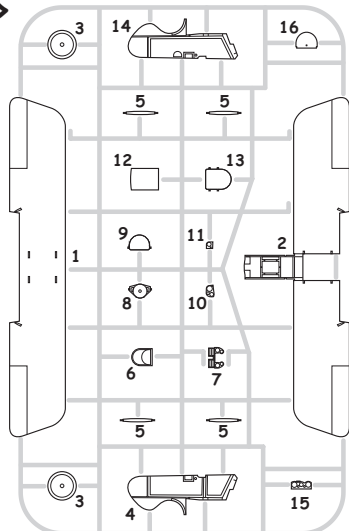

8443
1:48

DH-2

eduard
WEEKEND
EDITION

PLASTIC PARTS

A>

B>

C>

| Mr. COLOR | |
|-----------|--------------|
| C3 | RED |
| C13 | NEUTRAL GRAY |
| C33 | FLAT BLACK |
| C41 | RED BROWN |
| C43 | WOOD BROWN |
| C45 | SAIL COLOR |
| C63 | PINK |
| C309 | GREEN |
| C338 | LIGHT GRAY |