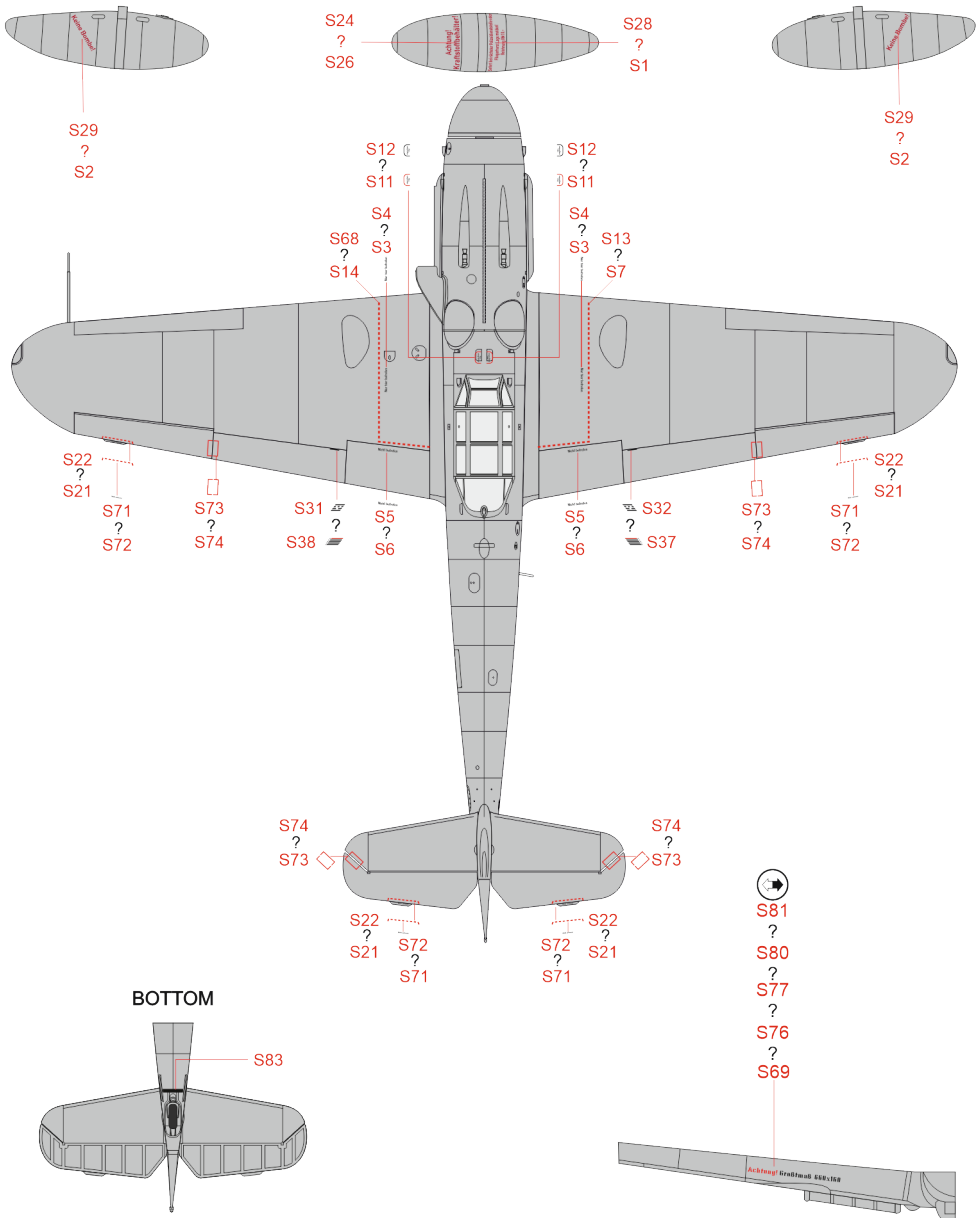

Bf 109G-10 only

DESIGNED EXCLUSIVELY FOR Bf 109G BY REVELL/HASEGAWA

Eduard - Model Accessories, 435 21 Obrnice 170, Czech Republic

WWW.EDUARD.COM

D32023 Bf 109G stencils 1/32

FOR CORRECT SELECTION OF STENCILS
SEE YOUR REFERENCES