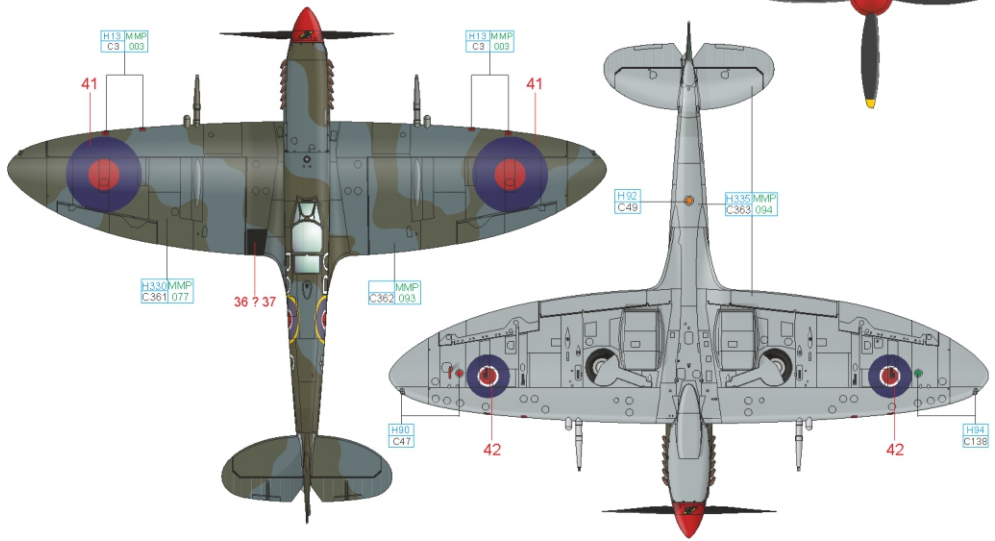

CLEAR GREEN	H94 C138	CLEAR ORANGE	H92 C49	CLEAR RED	H90 C47
YELLOW	H4 MMP C4 007	MEDIUM SEA GRAY	H330 MMP C363 094	OCEAN GRAY	MMP C362 093
DARK GREEN	H330 MMP C361 077	RED	H13 MMP C3 003	BLACK	H12 MMP C33 047