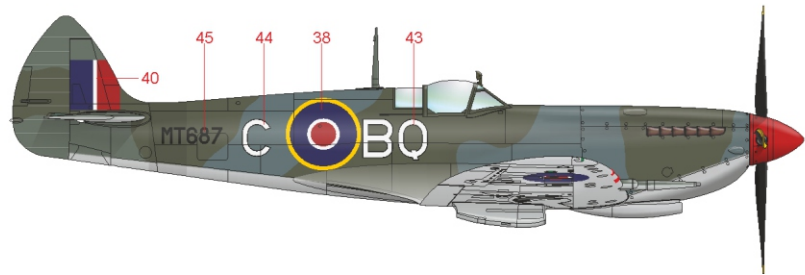

CLEAR GREEN	H94 C138	CLEAR ORANGE	H92 C49	CLEAR RED	H90 C47
YELLOW	H4 MMP C4 007	MEDIUM SEA GRAY	H330 MMP C363 094	OCEAN GRAY	MMP C362 093
DARK GREEN	H330 MMP C361 077	RED	H13 MMP C3 003	BLACK	H12 MMP C33 047