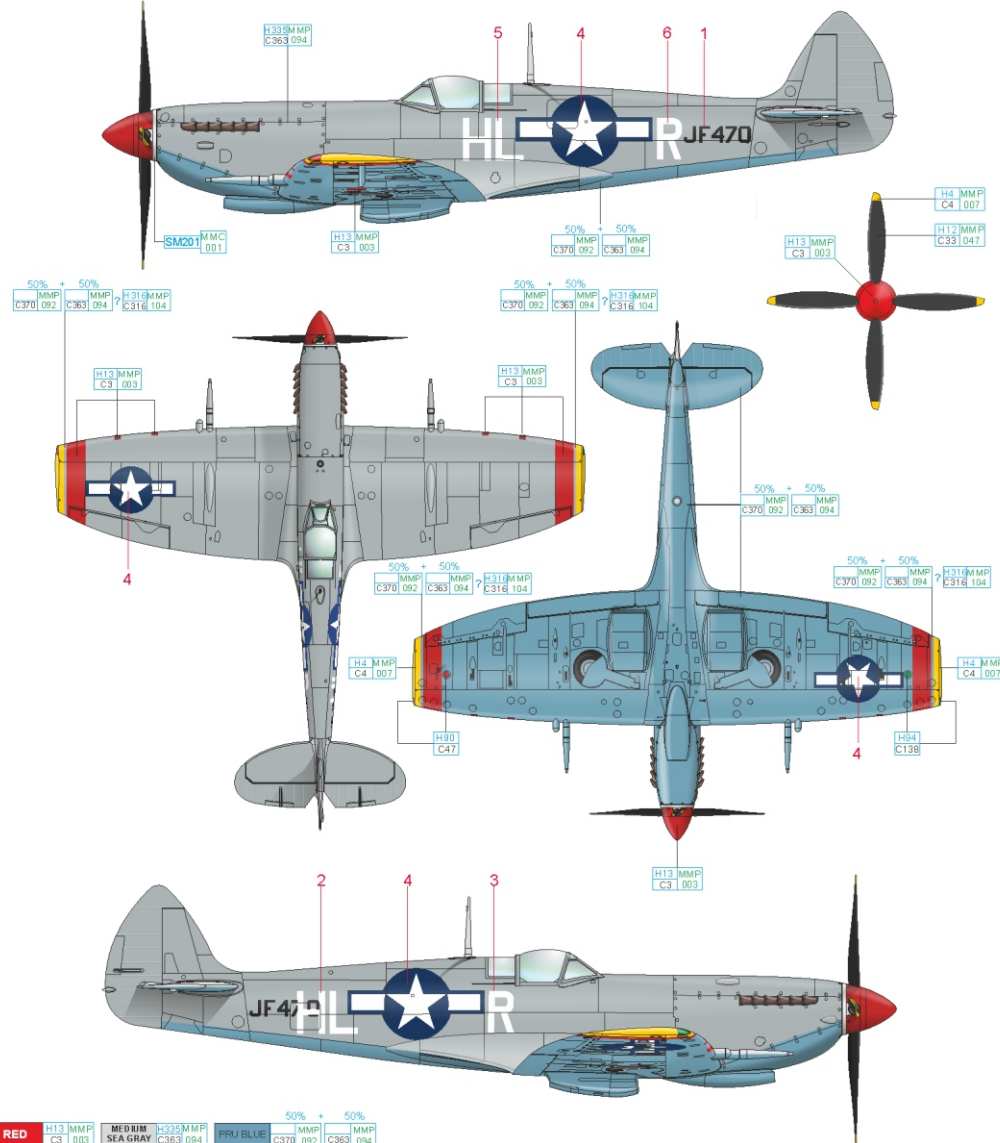

SCALE  
1/48

Spitfire Mk.VIII over Europe 1/48

ITEM #  
D48048

JF470, 308th FS, 31st FG, Fano Air Base, Italy, 1944 – 1945

RED	H13 MMP C3 003	MEDIUM SEA GRAY	H335 MMP C363 094	PRU BLUE	MMP C370 092	MMP C363 094	50% + 50%	MMP C370 092	MMP C363 094	50% + 50%	MMP C370 092	MMP C363 094	H318 MMP C316 104
YELLOW	H4 MMP C4 007	WHITE	H316 MMP C316 104	BLACK	H12 MMP C33 047	SUPER FINE SILVER	SM201 MMC 001	CLEAR GREEN	H84 C138	CLEAR RED	H90 C47		

1/48

JF447, flown by S/Ldr. Stanisław Skalski, CO of No. 601 Squadron, Sicily, August 1943

RED	H13 MMP C3 003	YELLOW	H4 MMP C4 007	CLEAR GREEN	H84 C138	CLEAR RED	H90 C47
AZURE	MMP C370 092	MIDDLE STONE	H71 MMP C21 076	DARK EARTH	H72 MMP C22 078	BLACK	H12 MMP C33 047

CLEAR GREEN	H94 C138	CLEAR RED	H90 C47
YELLOW	H4 MMP C4 007	SKY	H74 MMP C368 080
MEDIUM SEA GRAY	H330 MMP C361 077	OCEAN GRAY	MMP C362 093
DARK GREEN	H330 MMP C363 094	RED	H13 MMP C3 003
BLACK	H12 MMP C33 047		