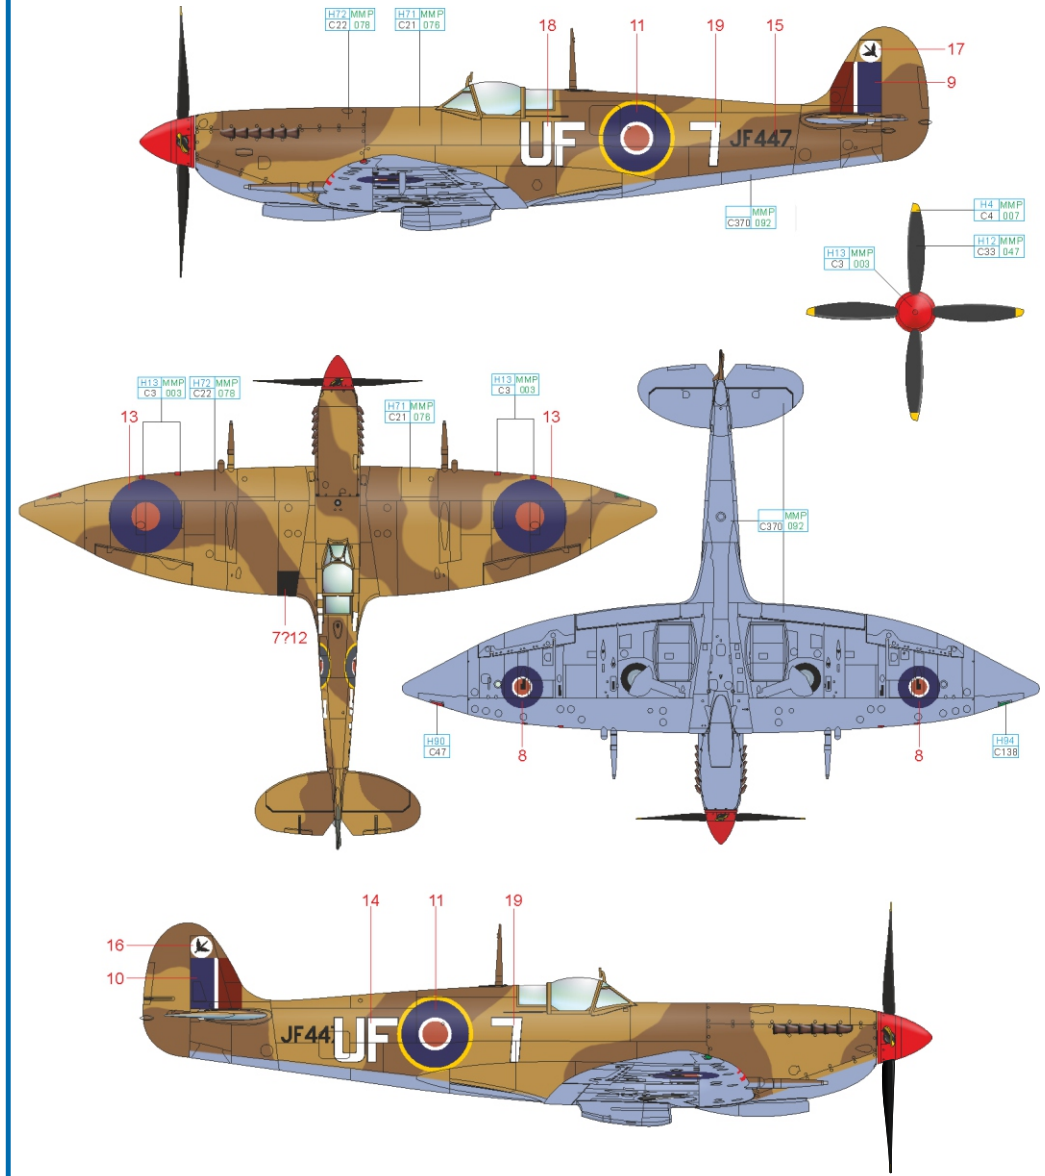

SCALE  
1/48

Spitfire Mk.VIII over Europe 1/48

ITEM #  
D48048

JF470, 308th FS, 31st FG, Fano Air Base, Italy, 1944 – 1945

RED	H13 MMP C3 003	MEDIUM SEA GRAY	H335 MMP C363 094	PRU BLUE	MMP C370 092	MMP C363 094	50% + 50%	MMP C370 092	MMP C363 094	50% + 50%	MMP C370 092	MMP C363 094	H318 MMP C316 104
YELLOW	H4 MMP C4 007	WHITE	H316 MMP C316 104	BLACK	H12 MMP C33 047	SUPER FINE SILVER	SM201 MMC 001	CLEAR GREEN	H84 C138	CLEAR RED	H90 C47		

1/48

JF447, flown by S/Ldr. Stanisław Skalski, CO of No. 601 Squadron, Sicily, August 1943

RED	H13 MMP C3 003	YELLOW	H4 MMP C4 007	CLEAR GREEN	H84 C138	CLEAR RED	H90 C47
AZURE	MMP C370 092	MIDDLE STONE	H71 MMP C21 076	DARK EARTH	H72 MMP C22 078	BLACK	H12 MMP C33 047

CLEAR GREEN	H94 C138	CLEAR RED	H90 C47
YELLOW	H4 MMP C4 007	SKY	H74 MMP C368 080
MEDIUM SEA GRAY	H330 MMP C361 077	OCEAN GRAY	MMP C362 093
DARK GREEN	H330 MMP C363 094	RED	H13 MMP C3 003
BLACK	H12 MMP C33 047		