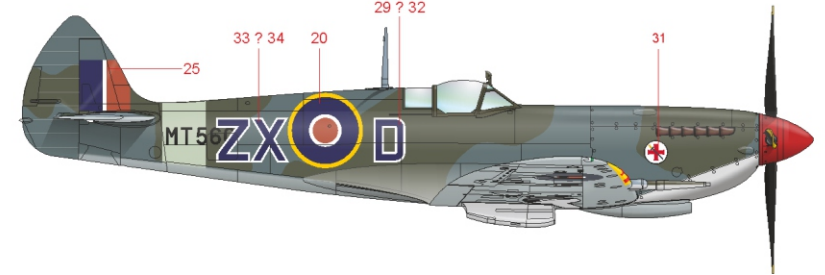

CLEAR GREEN	H94 C138	CLEAR RED	H90 C47
YELLOW	H4 MMP C4 007	SKY	H74 MMP C368 080
MEDIUM SEA GRAY	H330 MMP C361 077	OCEAN GRAY	MMP C362 093
DARK GREEN	H330 MMP C363 094	RED	H13 MMP C3 003
BLACK	H12 MMP C33 047