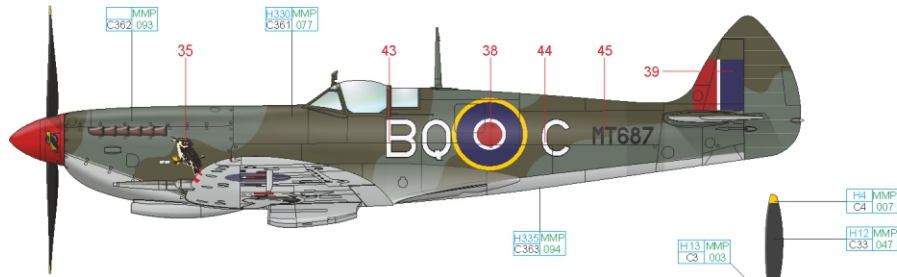

CLEAR GREEN	H94 C138	CLEAR ORANGE	H92 C49	CLEAR RED	H90 C47
YELLOW	H4 MMP C4 007	MEDIUM SEA GRAY	H330 MMP C363 094	OCEAN GRAY	MMP C362 093
DARK GREEN	H330 MMP C361 077	RED	H13 MMP C3 003	BLACK	H12 MMP C33 047