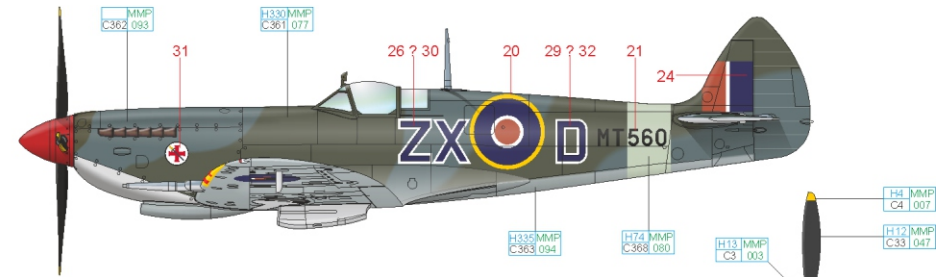

CLEAR GREEN	H94 C138	CLEAR RED	H90 C47
YELLOW	H4 MMP C4 007	SKY	H74 MMP C368 080
MEDIUM SEA GRAY	H330 MMP C361 077	OCEAN GRAY	MMP C362 093
DARK GREEN	H330 MMP C363 094	RED	H13 MMP C3 003
BLACK	H12 MMP C33 047