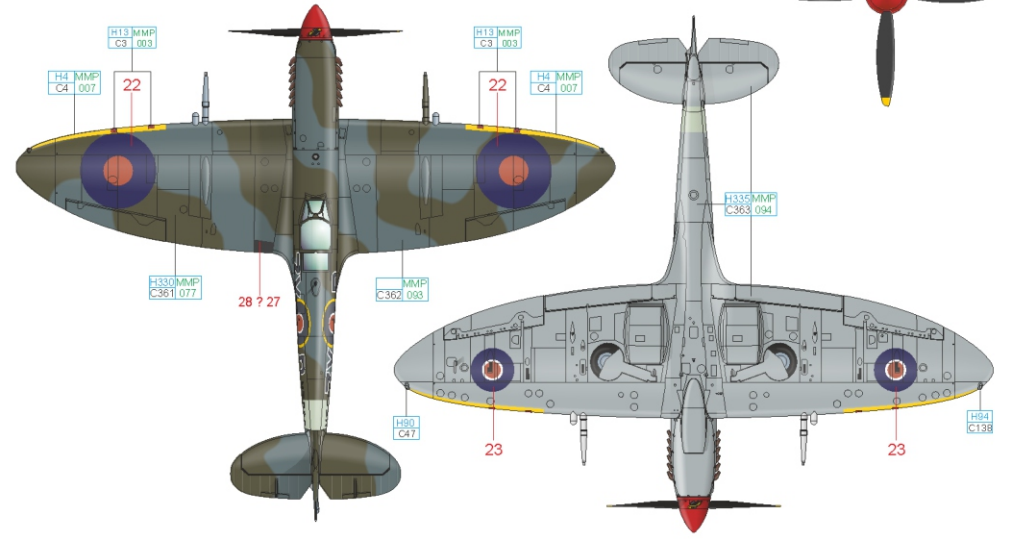

CLEAR GREEN	H94 C138	CLEAR RED	H90 C47
YELLOW	H4 MMP C4 007	SKY	H74 MMP C368 080
MEDIUM SEA GRAY	H330 MMP C361 077	OCEAN GRAY	MMP C362 093
DARK GREEN	H330 MMP C363 094	RED	H13 MMP C3 003
BLACK	H12 MMP C33 047