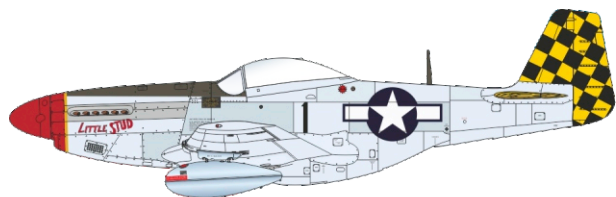

SCALE
1/48

P-51D-5 15th AF

ITEM #
D48080

44-13483, Lt. Col. Robert L. Baseler,
CO of 325th FG, 15th AF, Lesina,
Italy, autumn 1944

44-13500, Capt. Robert J. Goebel,
308th FS, 31th FG, 15th AF,
San Severo, Italy, late 1944