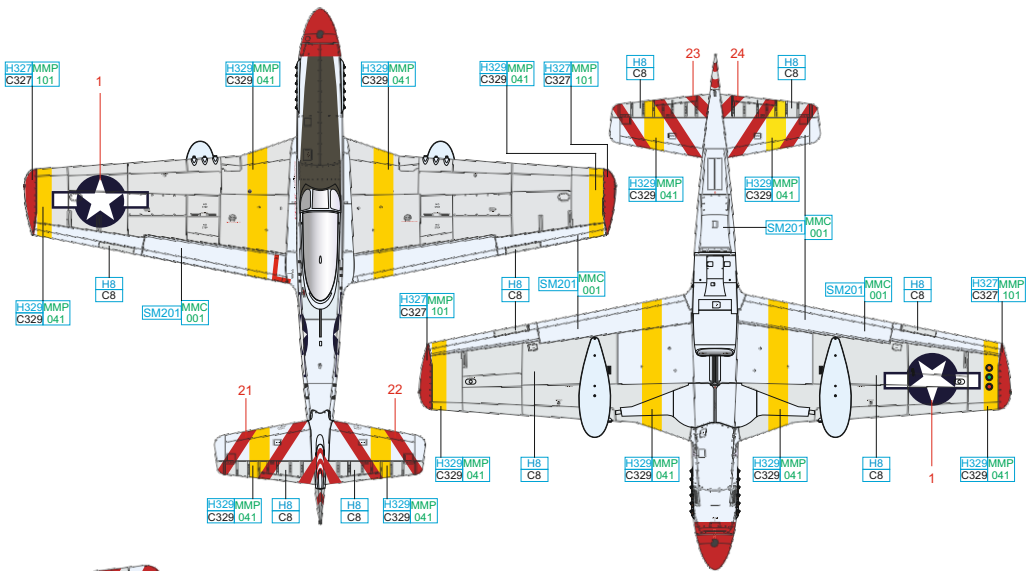

YELLOW	H329 MMP C329 041	RED	H327 MMP C327 101	OLIVE DRAB	H52 MMP C12 091
SUPER FINE SILVER	SM201 MMC 001	SUPER IRON	SM203	SILVER	H8 C8

1/48

44-13500, Capt. Robert J. Goebel, 308th FS, 31th FG, 15th AF, San Severo, Italy, late 1944