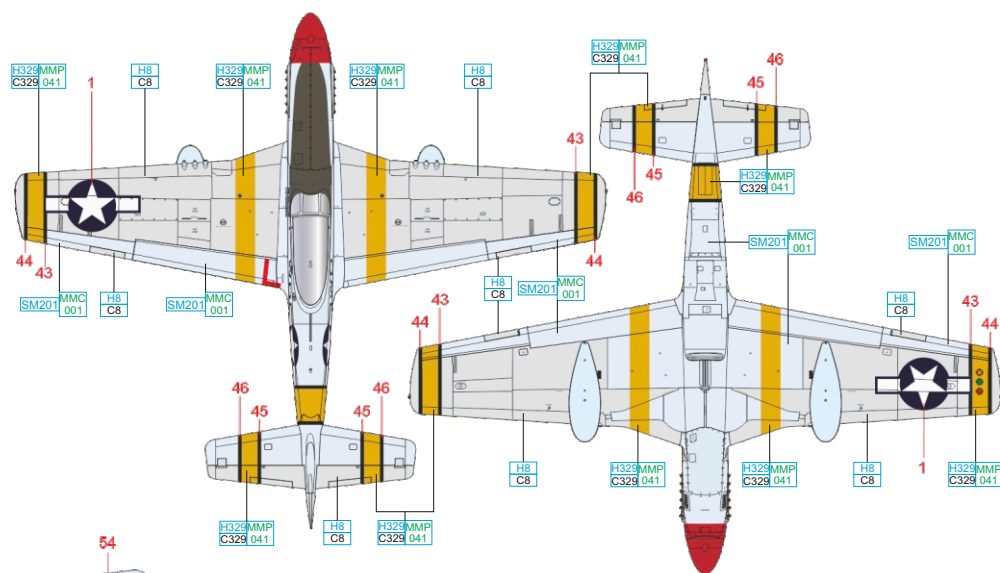

YELLOW	H329 MMP C329 041	RED	H327 MMP C327 101	OLIVE DRAB	H52 MMP C12 091
SUPER FINE SILVER	SM201 MMC 001	SUPER IRON	SM203	SILVER	H8 C8

eduard