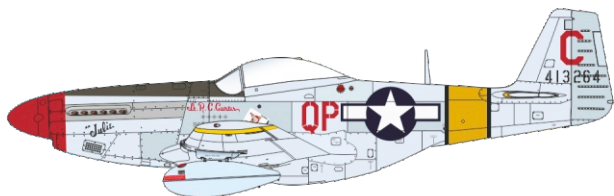

44-13264, Maj. Robert C. Curtis,
2nd FS, 52nd FG, 15th AF,
Madna, Italy, August 1944