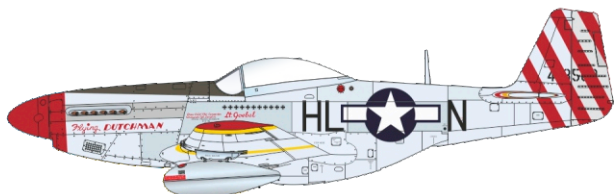

SCALE
1/48

P-51D-5 15th AF

ITEM #
D48080

44-13483, Lt. Col. Robert L. Baseler,
CO of 325th FG, 15th AF, Lesina,
Italy, autumn 1944

44-13500, Capt. Robert J. Goebel,
308th FS, 31th FG, 15th AF,
San Severo, Italy, late 1944