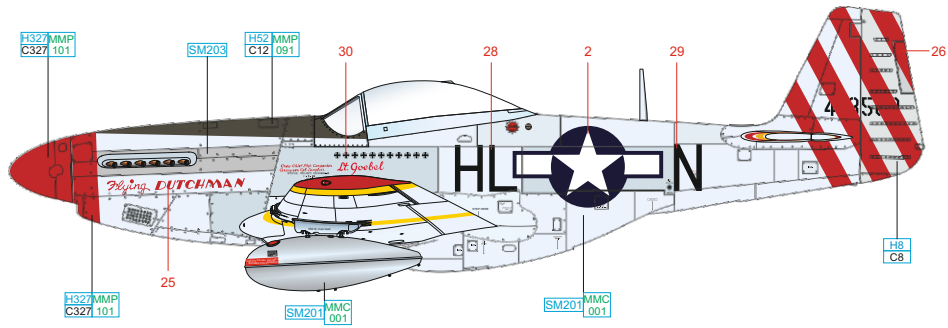

1/48

44-13500, Capt. Robert J. Goebel, 308th FS, 31th FG, 15th AF, San Severo, Italy, late 1944

YELLOW	H329MMP C329 041	RED	H327MMP C327 101	OLIVE DRAB	H52 MMP C12 091
SUPER FINE SILVER	SM201 MMC 001	SUPER IRON	SM203	SILVER	H8 C8

eduard

1/48

44-13160, Maj. Ralph Watson, 5th FS, 52nd FG, 15th AF, Madna, Italy, summer 1944