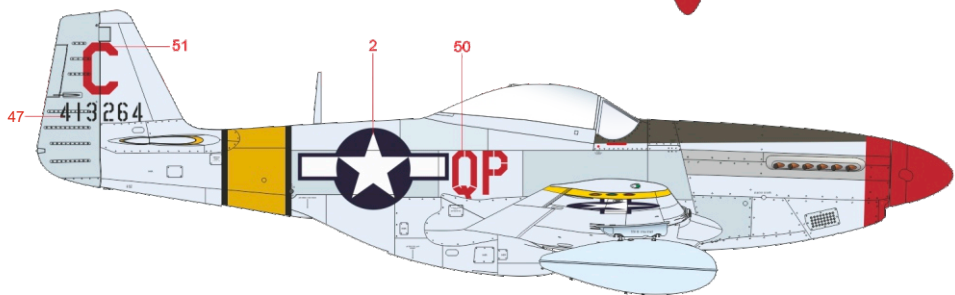

1/48

44-13264, Maj. Robert C. Curtis, 2nd FS, 52nd FG, 15th AF, Madna, Italy, August 1944

YELLOW	H329 MMP C329 041	RED	H327 MMP C327 101	OLIVE DRAB	H52 MMP C12 091
SUPER FINE SILVER	SM201 MMC 001	SUPER IRON	SM203	SILVER	H8 C8

eduard

1/48

44-13263, Lt. Robert McCampbell, 4th FS, 52nd FG, 15th AF Madna, Italy, August 1944