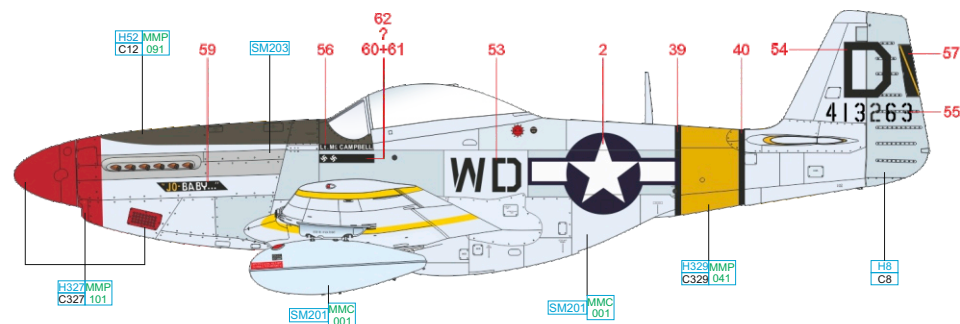

YELLOW	H329 MMP C329 041	RED	H327 MMP C327 101	OLIVE DRAB	H52 MMP C12 091
SUPER FINE SILVER	SM201 MMC 001	SUPER IRON	SM203	SILVER	H8 C8

eduard