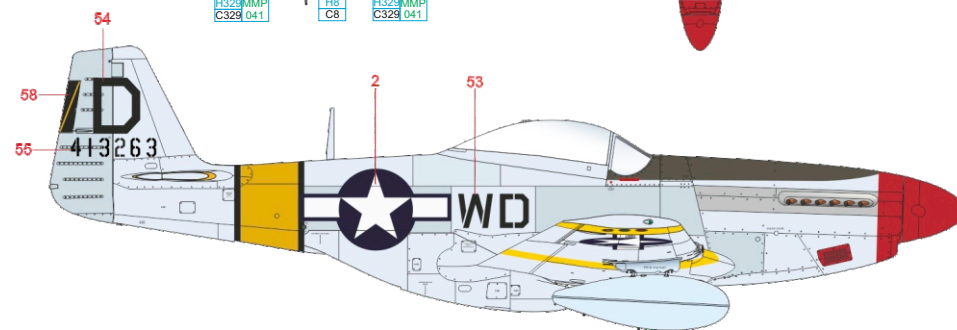

YELLOW	H329 MMP C329 041	RED	H327 MMP C327 101	OLIVE DRAB	H52 MMP C12 091
SUPER FINE SILVER	SM201 MMC 001	SUPER IRON	SM203	SILVER	H8 C8

eduard