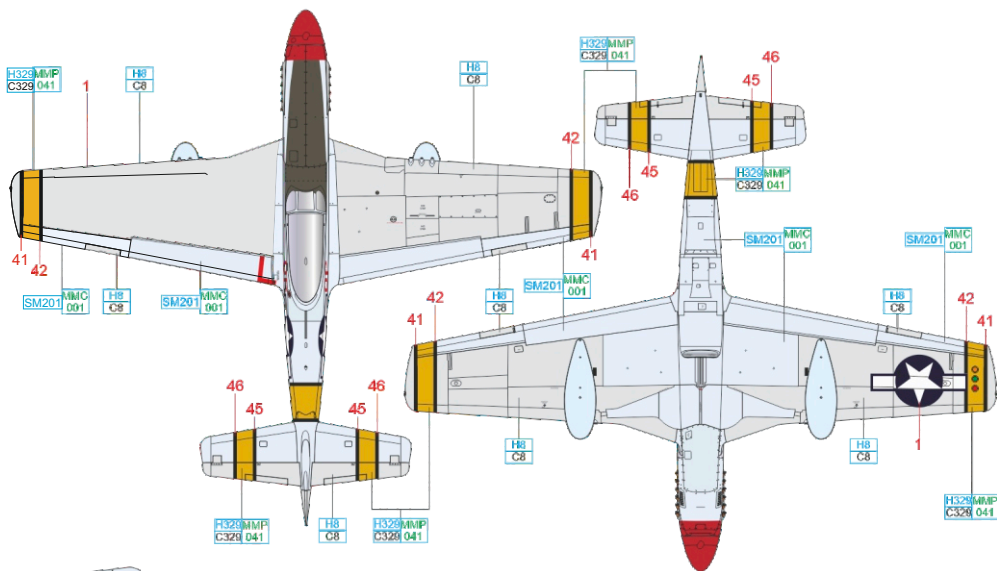

1/48

44-13264, Maj. Robert C. Curtis, 2nd FS, 52nd FG, 15th AF, Madna, Italy, August 1944

YELLOW	H329 MMP C329 041	RED	H327 MMP C327 101	OLIVE DRAB	H52 MMP C12 091
SUPER FINE SILVER	SM201 MMC 001	SUPER IRON	SM203	SILVER	H8 C8

eduard

1/48

44-13263, Lt. Robert McCampbell, 4th FS, 52nd FG, 15th AF Madna, Italy, August 1944