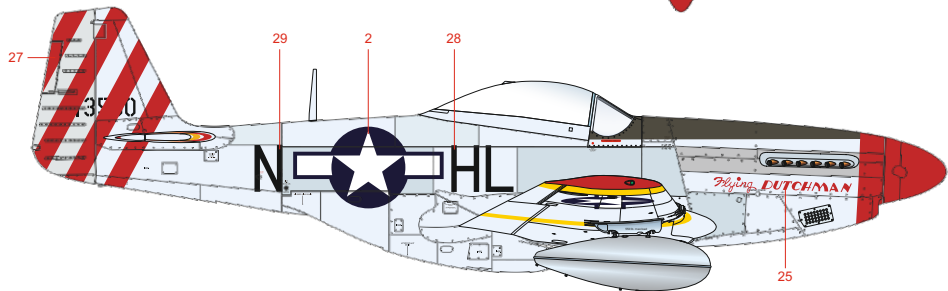

1/48

44-13500, Capt. Robert J. Goebel, 308th FS, 31th FG, 15th AF, San Severo, Italy, late 1944

YELLOW	H329MMP C329 041	RED	H327MMP C327 101	OLIVE DRAB	H52 MMP C12 091
SUPER FINE SILVER	SM201 MMC 001	SUPER IRON	SM203	SILVER	H8 C8

eduard

1/48

44-13160, Maj. Ralph Watson, 5th FS, 52nd FG, 15th AF, Madna, Italy, summer 1944