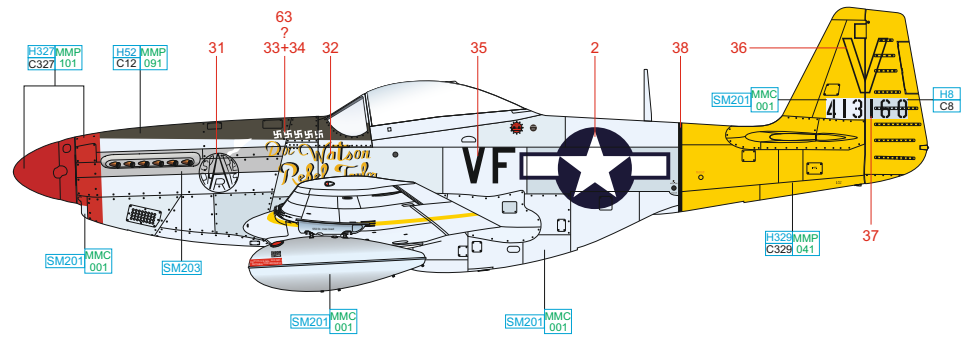

YELLOW	H329MMP C329 041	RED	H327MMP C327 101	OLIVE DRAB	H52 MMP C12 091
SUPER FINE SILVER	SM201 MMC 001	SUPER IRON	SM203	SILVER	H8 C8

eduard