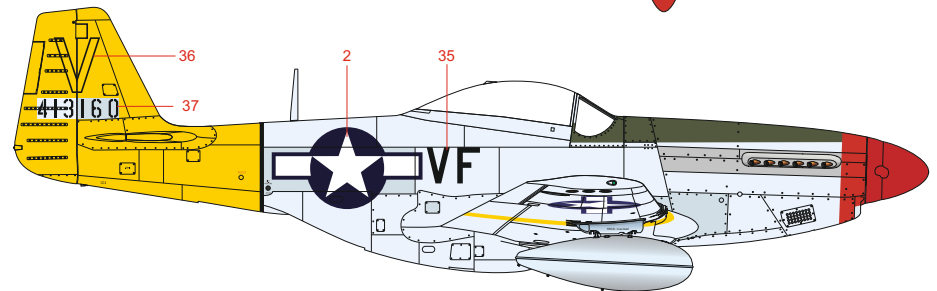

YELLOW	H329MMP C329 041	RED	H327MMP C327 101	OLIVE DRAB	H52 MMP C12 091
SUPER FINE SILVER	SM201 MMC 001	SUPER IRON	SM203	SILVER	H8 C8

eduard