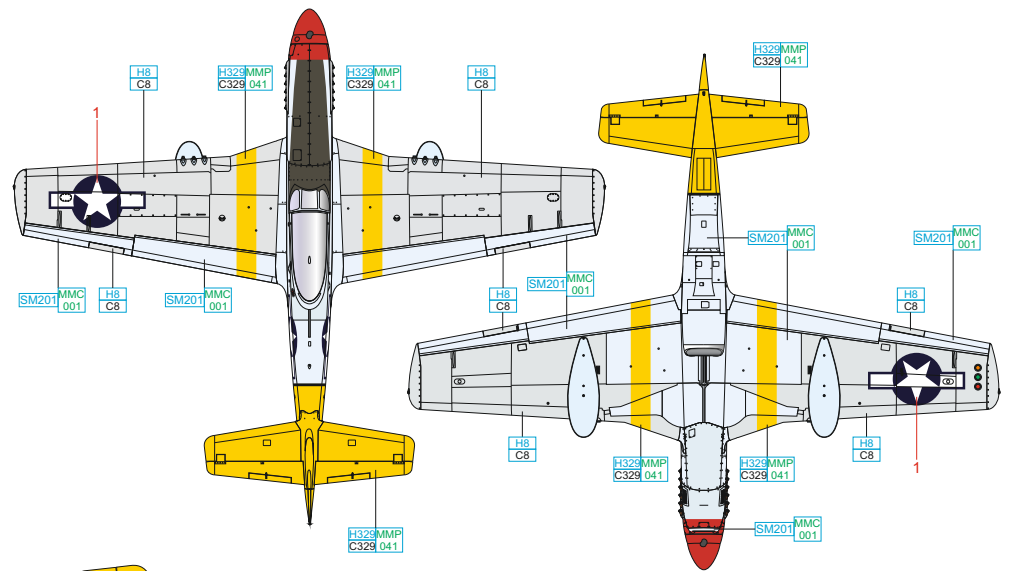

YELLOW	H329MMP C329 041	RED	H327MMP C327 101	OLIVE DRAB	H52 MMP C12 091
SUPER FINE SILVER	SM201 MMC 001	SUPER IRON	SM203	SILVER	H8 C8

eduard