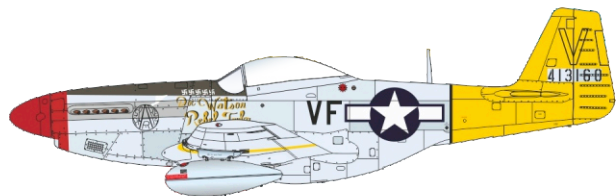

44-13160, Maj. Ralph Watson,
5th FS, 52nd FG, 15th AF,
Madna, Italy, summer 1944