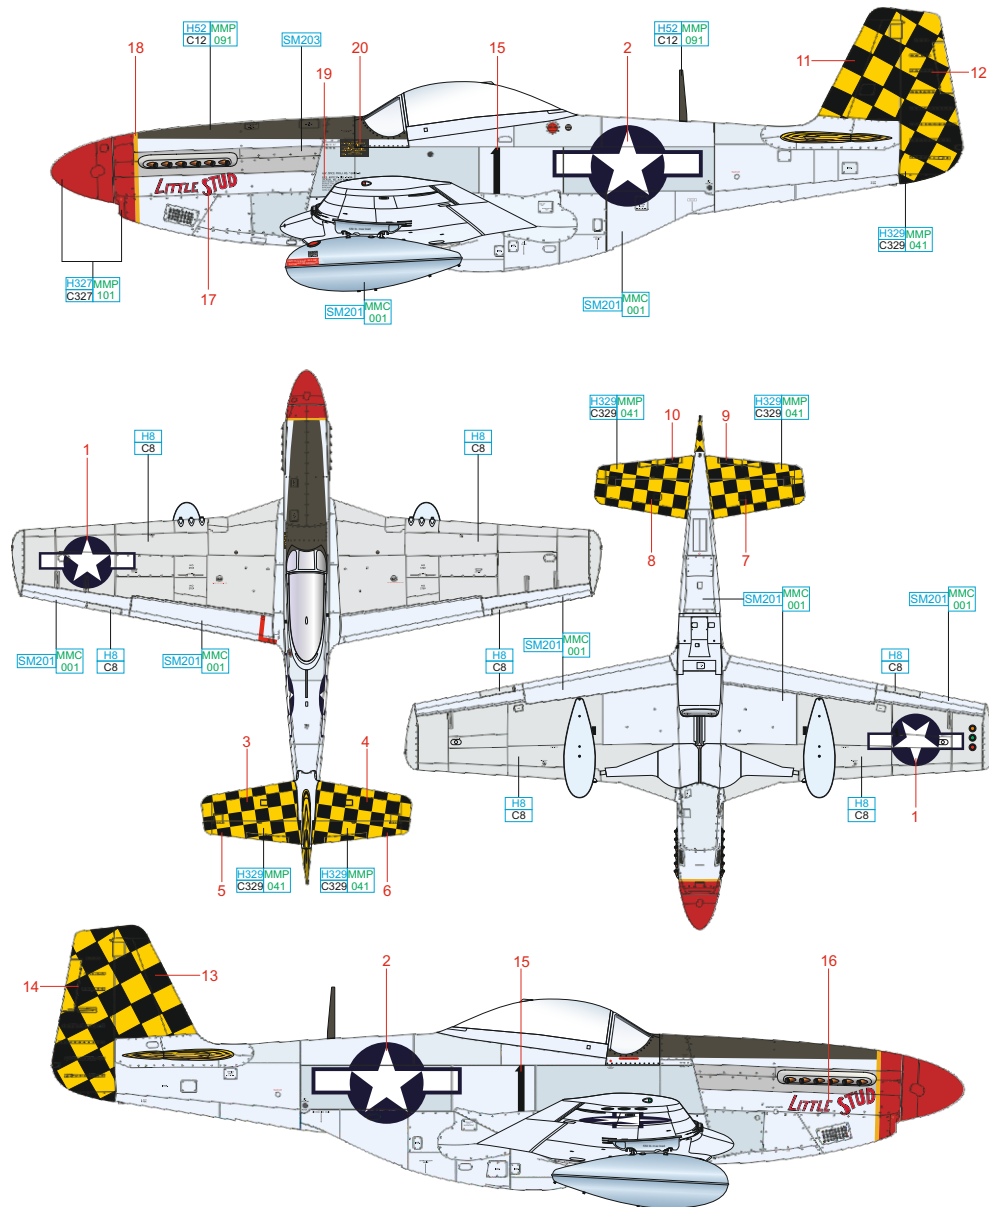

YELLOW	H329 MMP C329 041	RED	H327 MMP C327 101	OLIVE DRAB	H52 MMP C12 091
SUPER FINE SILVER	SM201 MMC 001	SUPER IRON	SM203	SILVER	H8 C8

1/48

44-13500, Capt. Robert J. Goebel, 308th FS, 31th FG, 15th AF, San Severo, Italy, late 1944