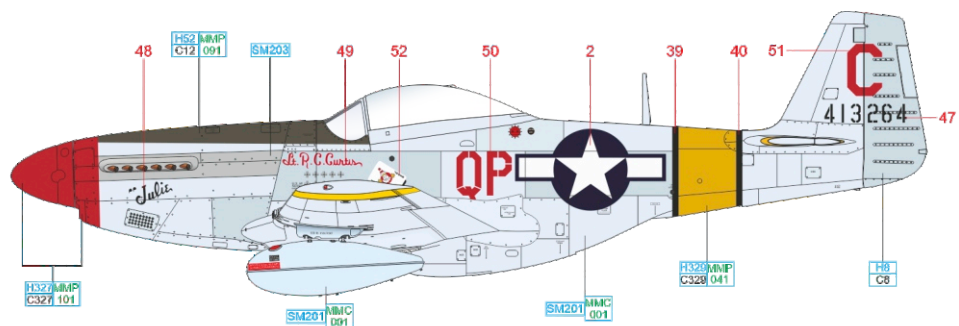

1/48

44-13264, Maj. Robert C. Curtis, 2nd FS, 52nd FG, 15th AF, Madna, Italy, August 1944

YELLOW	H329 MMP C329 041	RED	H327 MMP C327 101	OLIVE DRAB	H52 MMP C12 091
SUPER FINE SILVER	SM201 MMC 001	SUPER IRON	SM203	SILVER	H8 C8

eduard

1/48

44-13263, Lt. Robert McCampbell, 4th FS, 52nd FG, 15th AF Madna, Italy, August 1944