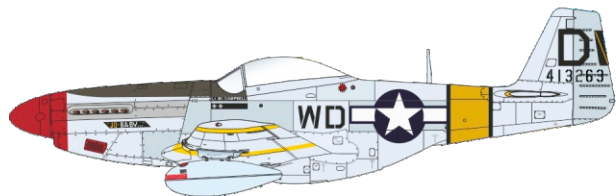

44-13263, Lt. Robert McCampbell,
4th FS, 52nd FG, 15th AF,
Madna, Italy, August 1944

DESIGNED EXCLUSIVELY FOR P-51D-5 BY EDUARD

Eduard - Model Accessories, 435 21 Obrnice 170,
Czech Republic

WWW.EDUARD.COM

D48080 P-51D-5 "15th AF" 1/48

1/48

44-13483, Lt. Col. Robert L. Baseler, CO of 325th FG, 15th AF, Lesina, Italy, autumn 1944