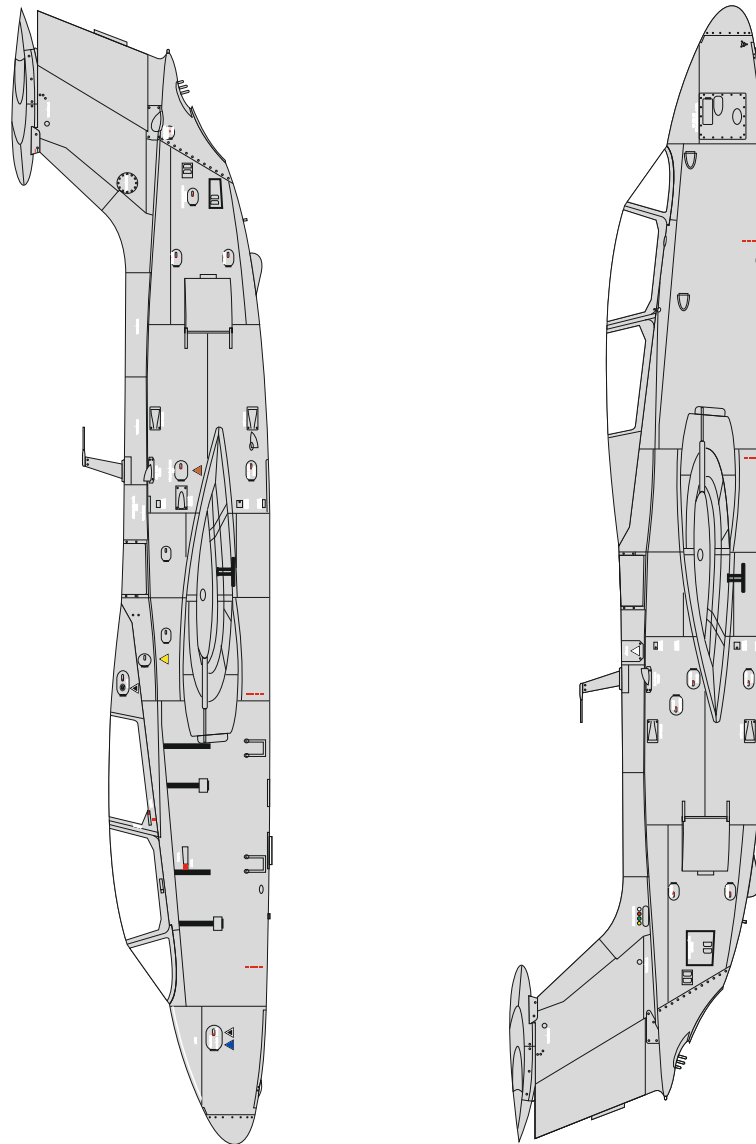

eduard

Cat. No.
8464

WEEKEND
edition 1/48
scale

Cat. No.
648375

Cat. No.
FE999

Cat. No.
648374

eduard

eduard

EDUARD DECALS

Made in Czech Republic

SCALE
1/48

L-29 Stencils

ITEM #
D48117

DESIGNED EXCLUSIVELY FOR L-29 BY EDUARD/AMK

Eduard - Model Accessories, 435 21 Obrnice 170,
Czech Republic

WWW.EDUARD.COM