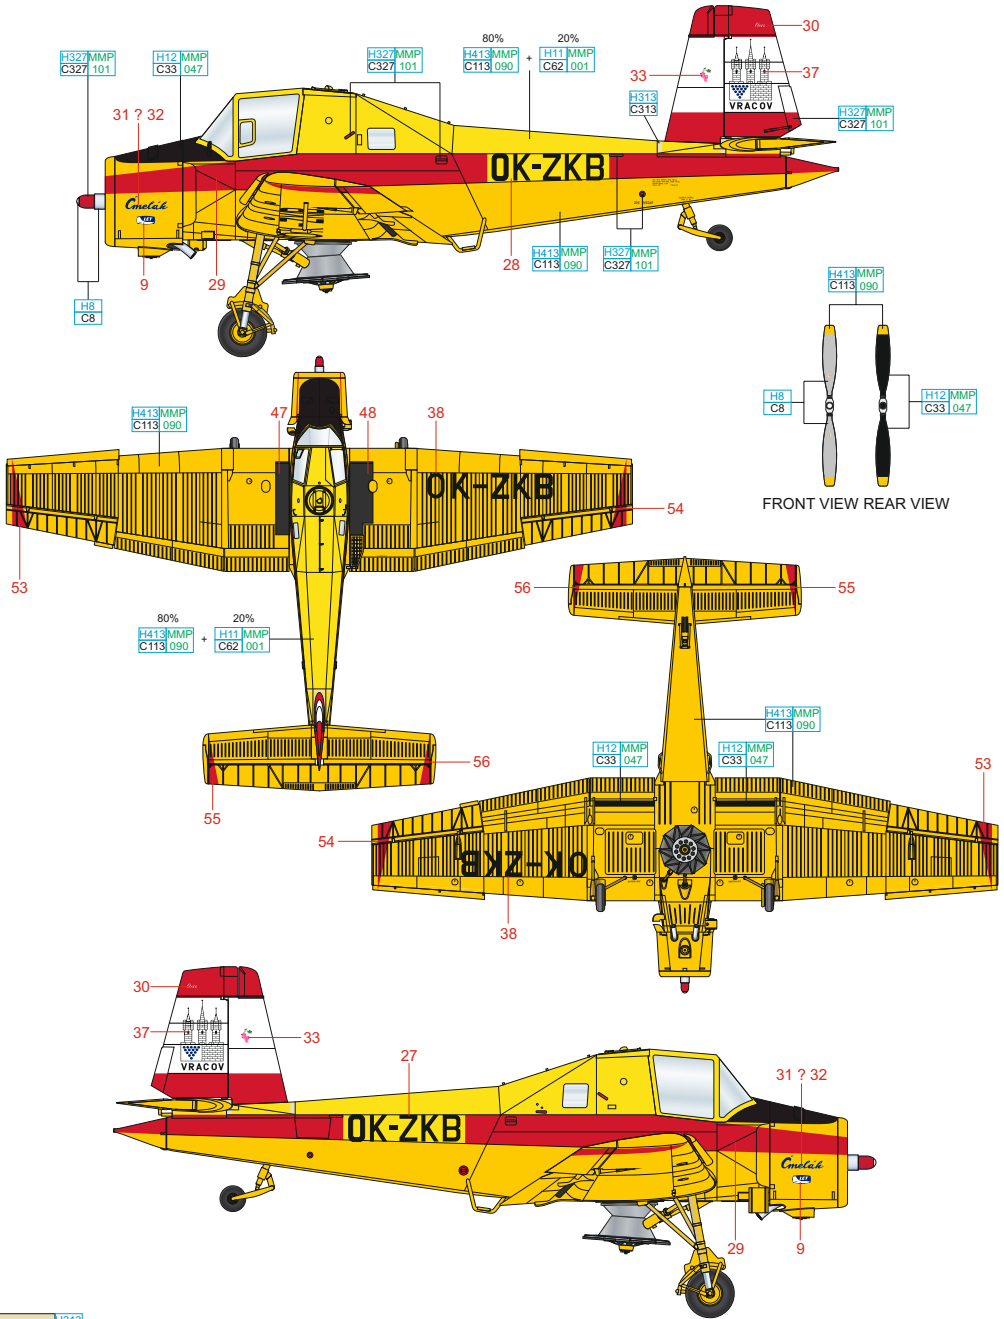

SCALE
1/72

Z-37A ČMELÁK

ITEM #
D72031

OK-AIS

OK-DKV

OK-YKG

OK-ZKB

OM-HJO

DESIGNED EXCLUSIVELY FOR Z-37A ČMELÁK BY EDUARD

Eduard - Model Accessories, 435 21 Obrnice 170,
Czech Republic

WWW.EDUARD.COM

D72031 Z-37A Čmelák 1/72

CREAMY H313 C313

YELLOW H413 MMP C113 090

RED H327 MMP C327 101

BLACK H12 MMP C33 047

WHITE H11 MMP C62 001

SILVER H8 C8

FRONT VIEW REAR VIEW

CREAMY	H313 C313	RED	H327 MMP C327 101	BLACK	H12 MMP C33 047	WHITE	H11 MMP C62 001	SILVER	H8 C8
YELLOW	H413 MMP C113 090								