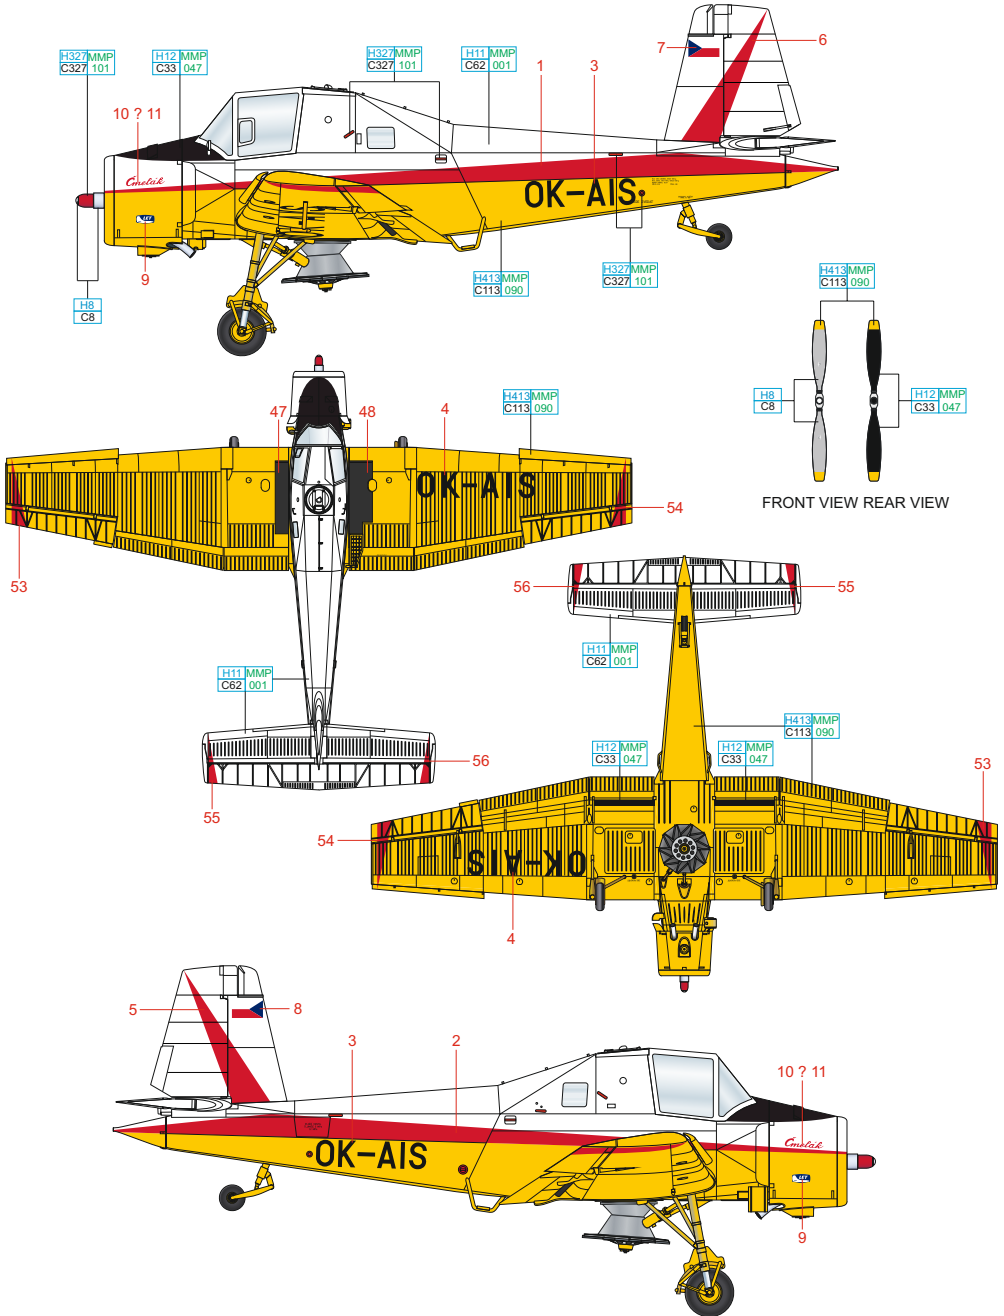

YELLOW	H413 MMP C113 090	RED	H327 MMP C327 101	BLACK	H12 MMP C33 047	WHITE	H11 MMP C62 001	SILVER	H8 C8