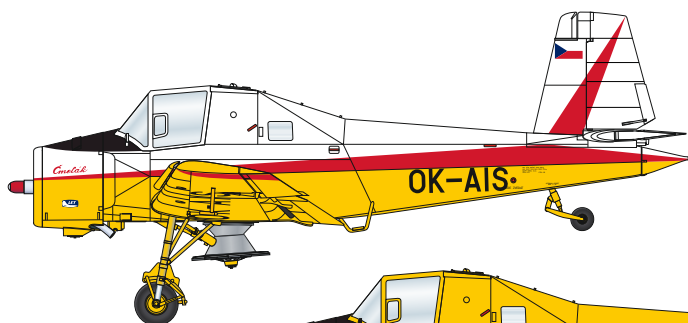

SCALE
1/72

Z-37A ČMELÁK

ITEM #
D72031

OK-AIS

OK-DKV

OK-YKG

OK-ZKB

OM-HJO

DESIGNED EXCLUSIVELY FOR Z-37A ČMELÁK BY EDUARD

Eduard - Model Accessories, 435 21 Obrnice 170,
Czech Republic

WWW.EDUARD.COM

D72031 Z-37A Čmelák 1/72

CREAMY H313 C313

YELLOW H413 MMP C113 090

RED H327 MMP C327 101