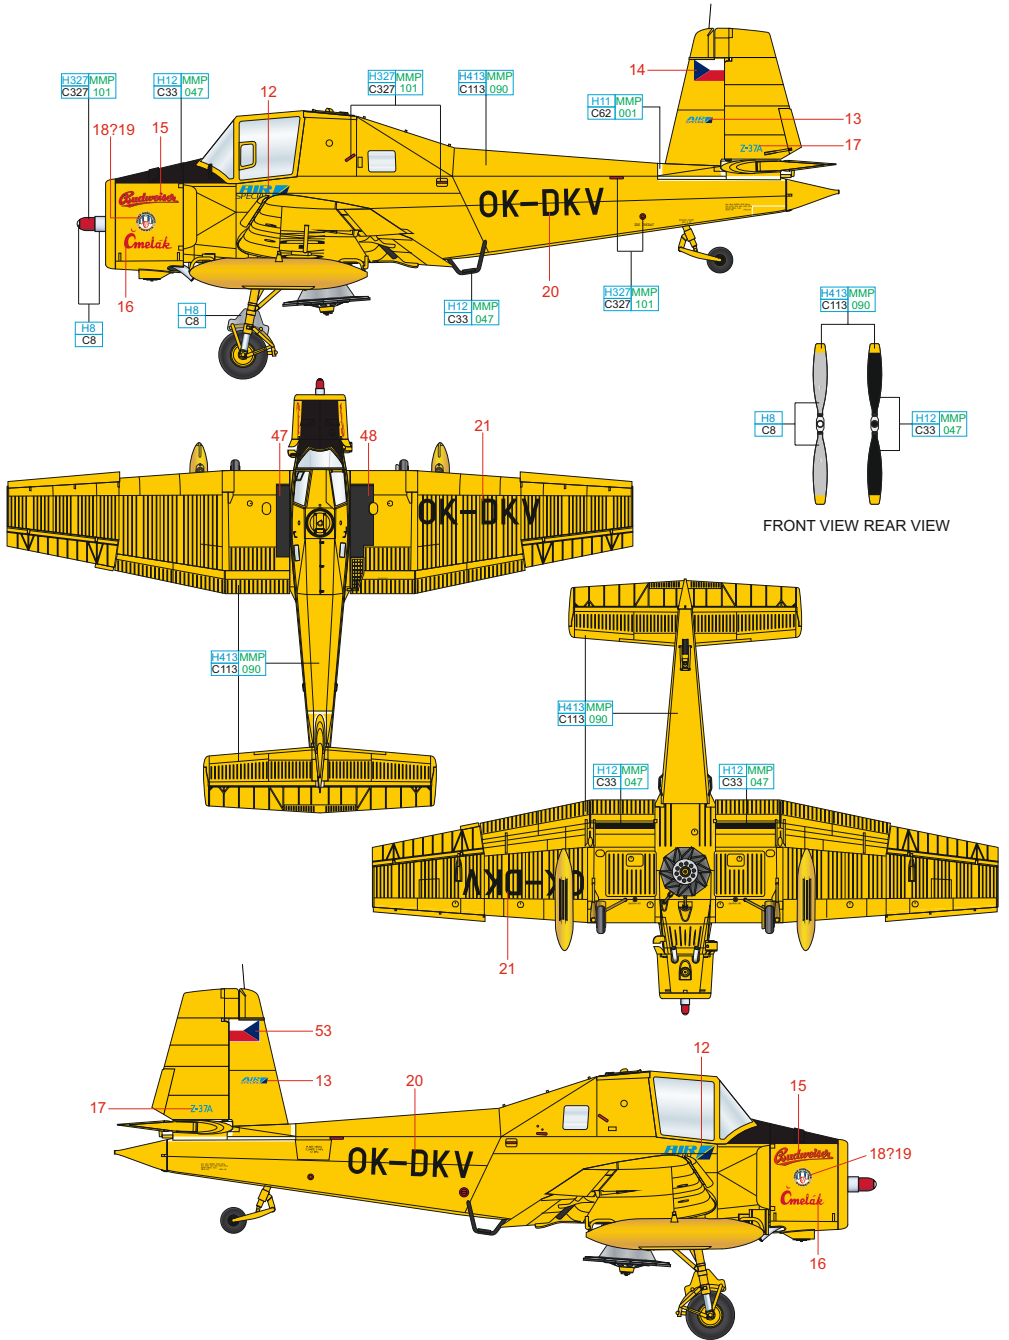

FRONT VIEW REAR VIEW