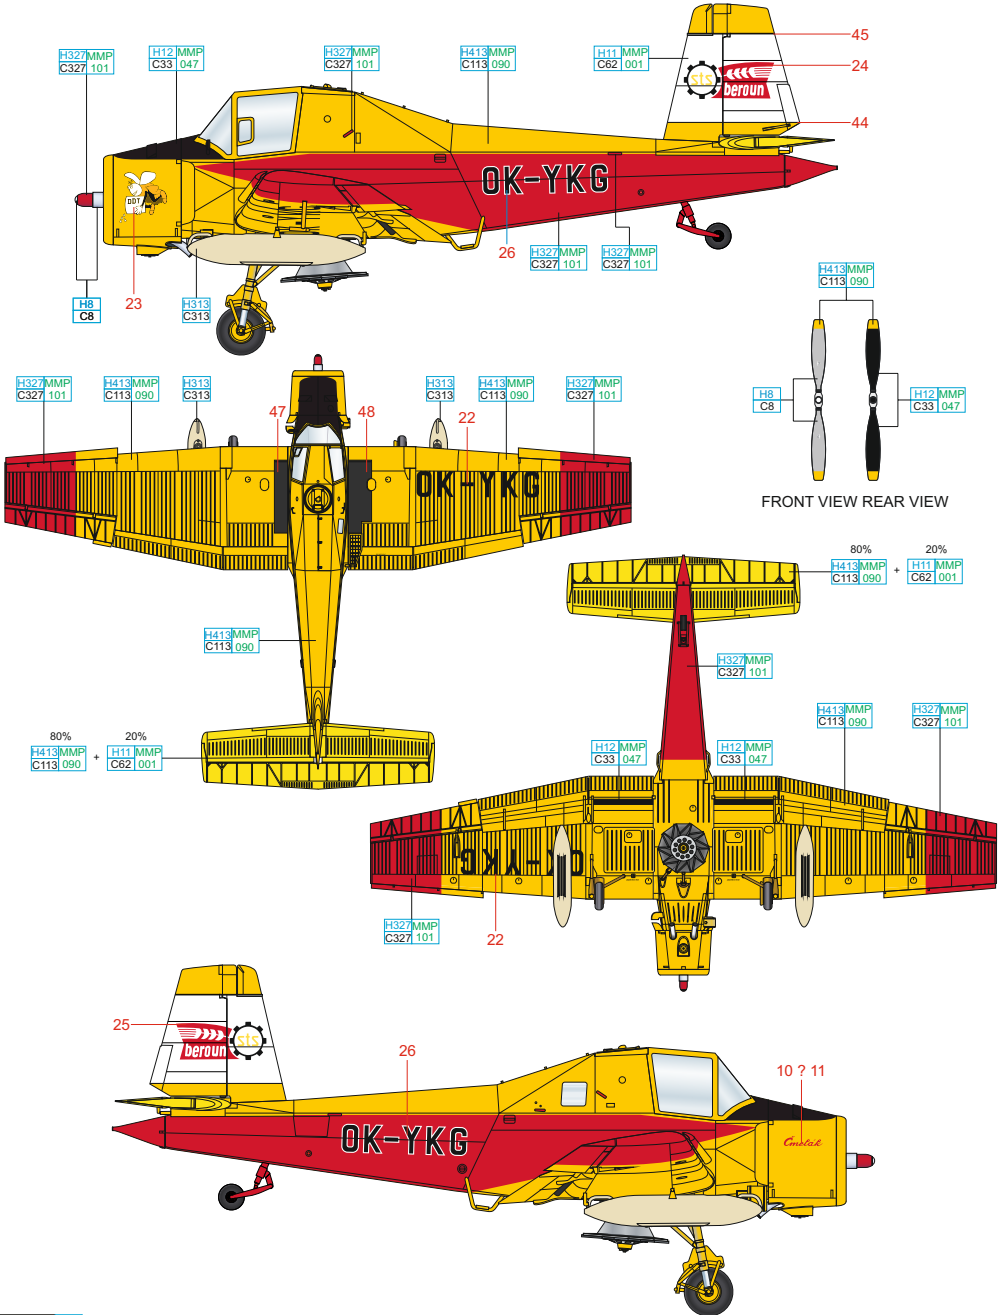

SCALE
1/72

Z-37A ČMELÁK

ITEM #
D72031

OK-AIS

OK-DKV

OK-YKG

OK-ZKB

OM-HJO

DESIGNED EXCLUSIVELY FOR Z-37A ČMELÁK BY EDUARD

Eduard - Model Accessories, 435 21 Obrnice 170,
Czech Republic

WWW.EDUARD.COM

D72031 Z-37A Čmelák 1/72

CREAMY H313 C313

YELLOW H413 MMP C113 090

RED H327 MMP C327 101

BLACK H12 MMP C33 047

WHITE H11 MMP C62 001

SILVER H8 C8

FRONT VIEW REAR VIEW

CREAMY	H313 C313	RED	H327 MMP C327 101	BLACK	H12 MMP C33 047	WHITE	H11 MMP C62 001	SILVER	H8 C8
YELLOW	H413 MMP C113 090								