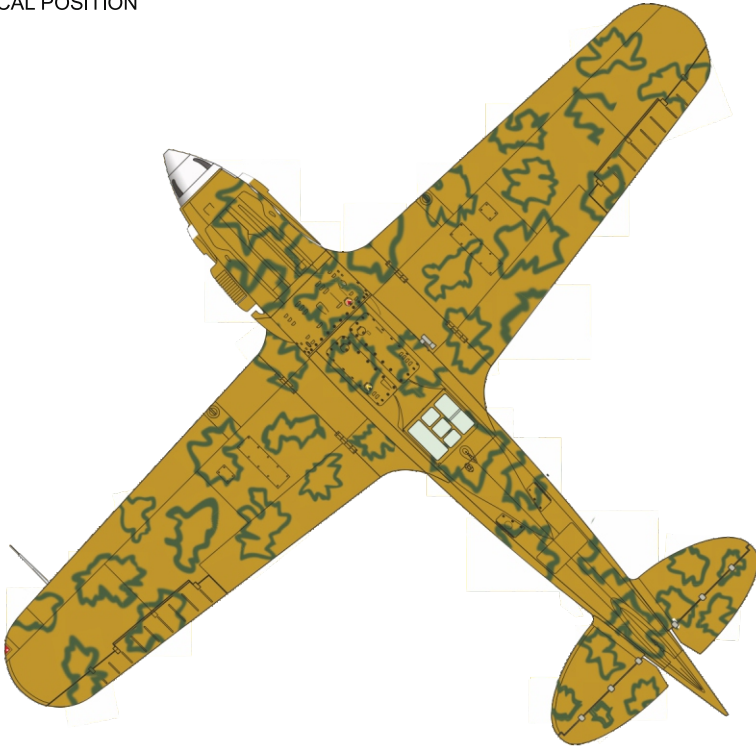

SCALE  
**1/72**

# Italian smoke rings camouflage

ITEM #  
**D72033**

SEE YOUR REFERENCES  
FOR DECAL POSITION

**DESIGNED EXCLUSIVELY FOR MC.202/205**

INFOPAGE

Czech Republic  
Eduard - Model Accessories, 435 21 Obrnice 170,  
**WWW.EDUARD.COM**