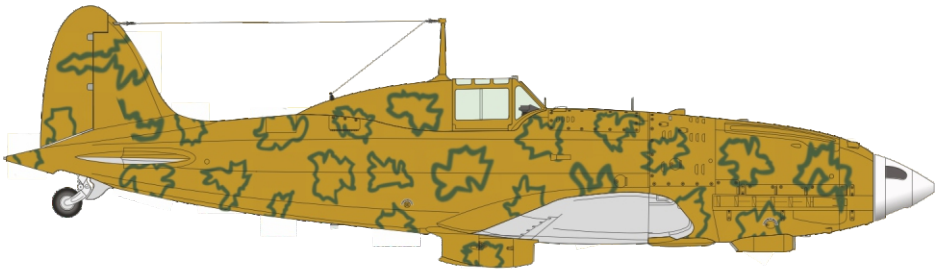

SCALE  
**1/72**

# Italian smoke rings camouflage

ITEM #  
**D72033**

SEE YOUR REFERENCES  
FOR DECAL POSITION

**DESIGNED EXCLUSIVELY FOR MC.202/205**

INFOPAGE

Czech Republic  
Eduard - Model Accessories, 435 21 Obrnice 170,  
**WWW.EDUARD.COM**