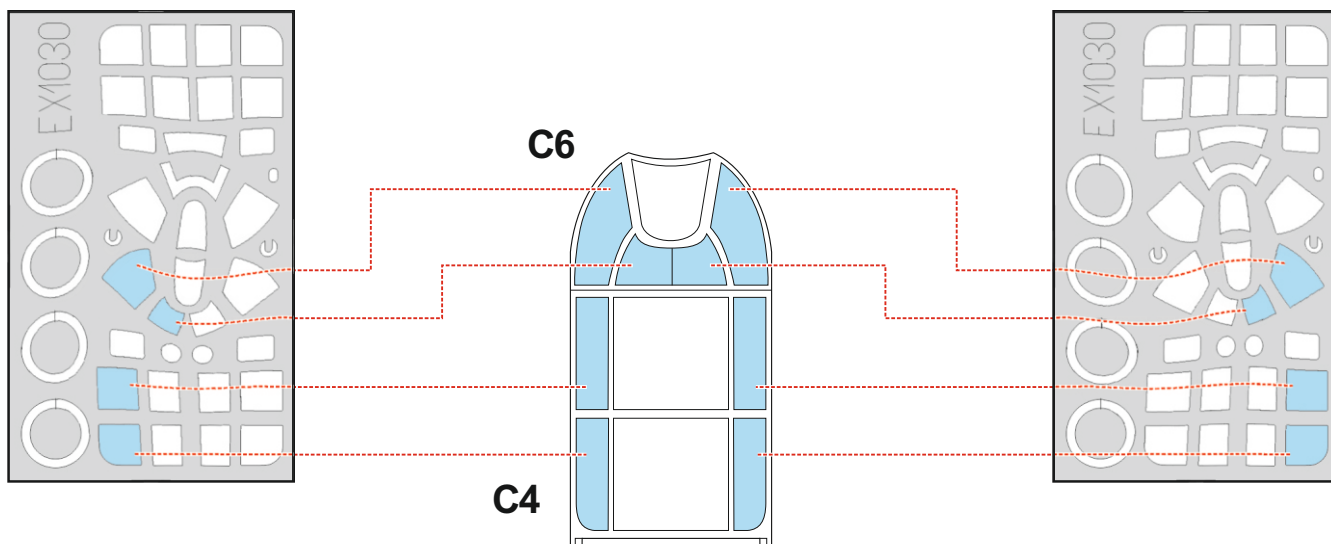

FM-1 TFace

for kit **TAMIYA**

scale **1/48**

INSIDE