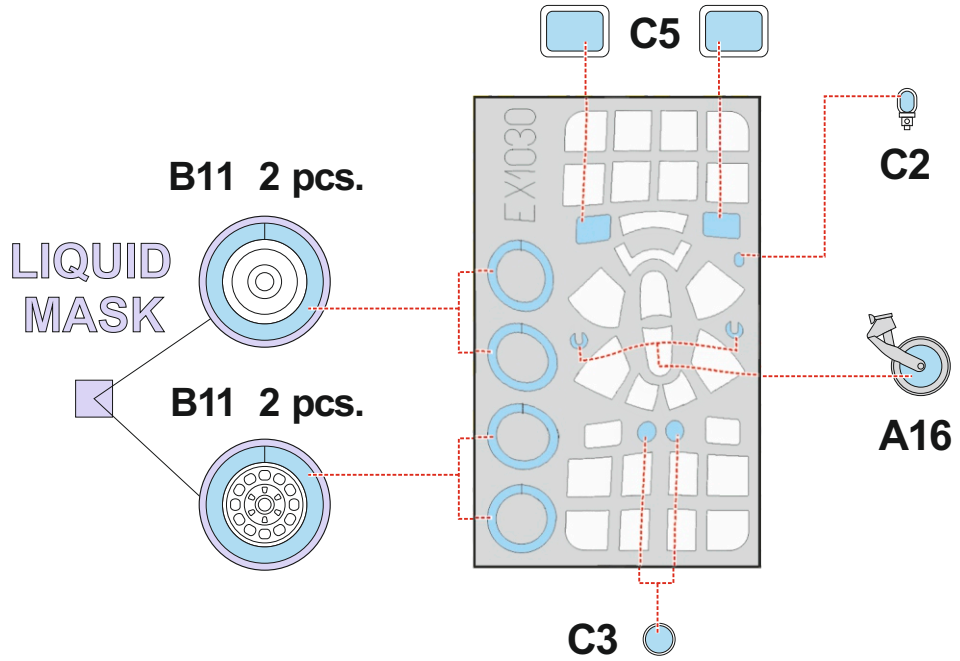

FM-1 TFace

for kit **TAMIYA**

scale **1/48**

INSIDE