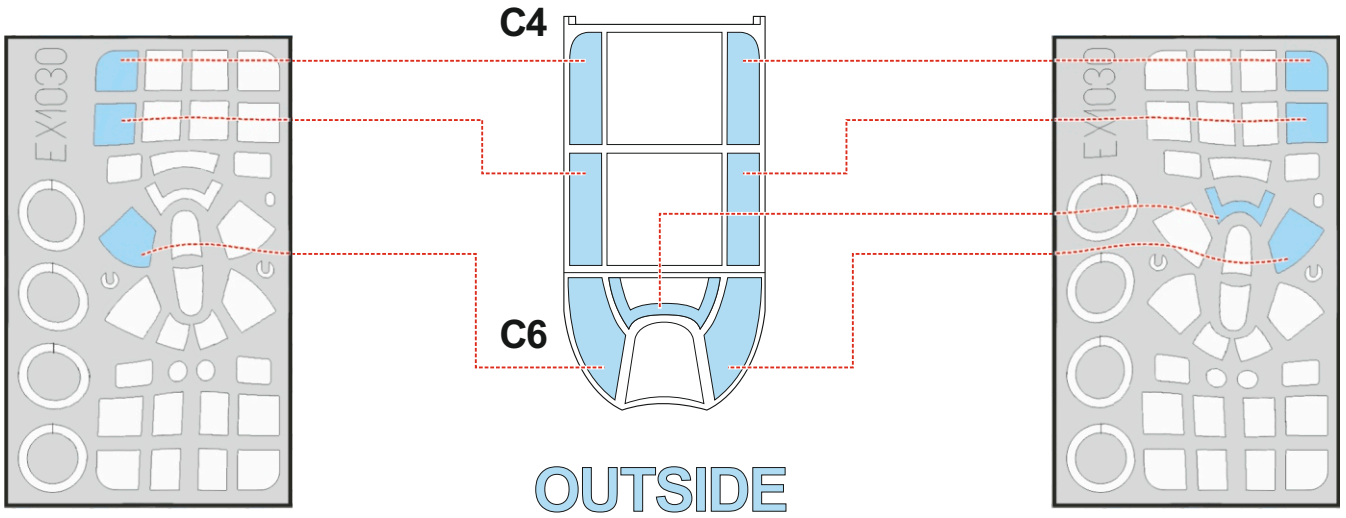

FM-1 TFace

for kit **TAMIYA**

scale **1/48**

INSIDE