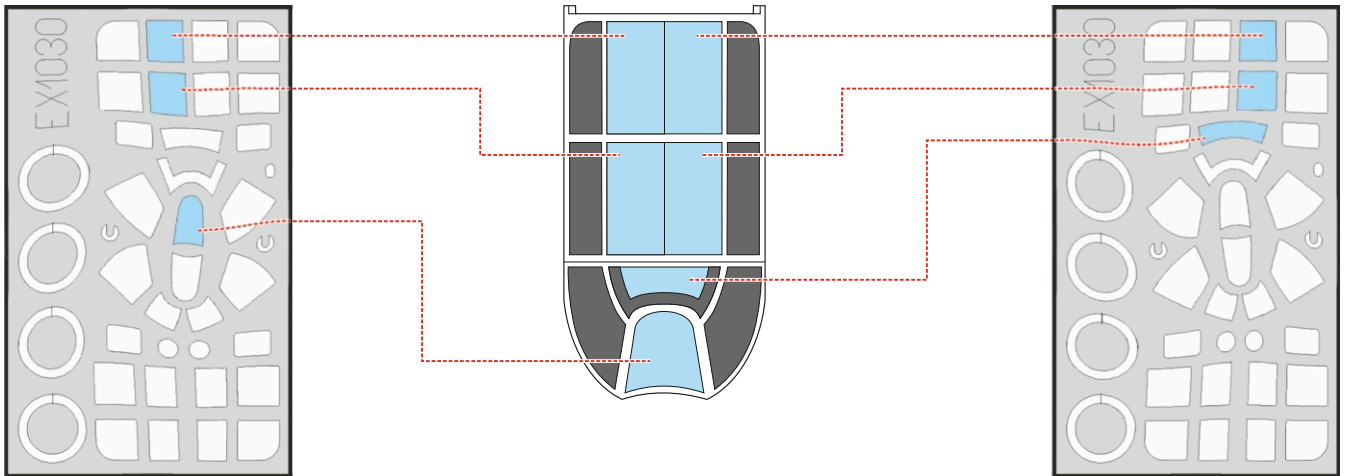

FM-1 TFace

for kit **TAMIYA**

scale **1/48**

INSIDE