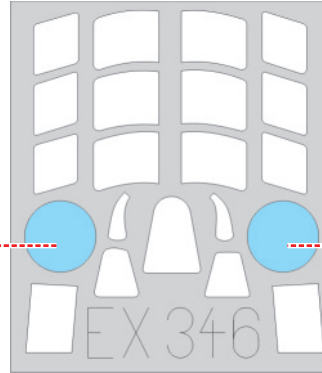

eduard
MASK

EX 346

Hurricane Mk.I 1/48

The die-cut mask for accurate canopy frame painting of the
Italeri scale 1/48 KIT

D3

D8

3.)

D1