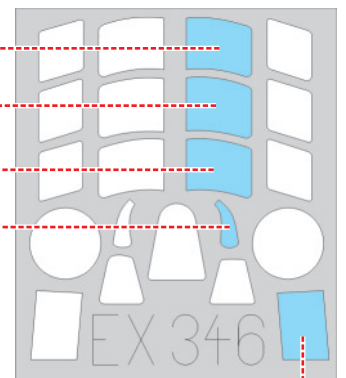

eduard
MASK

EX 346

Hurricane Mk.I 1/48

The die-cut mask for accurate canopy frame painting of the
Italeri scale 1/48 KIT

D3

D8

3.)

D1