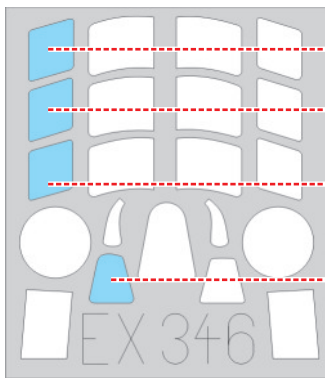

eduard
MASK

EX 346

Hurricane Mk.I 1/48

The die-cut mask for accurate canopy frame painting of the
Italeri scale 1/48 KIT

D3

D8

3.)

D1