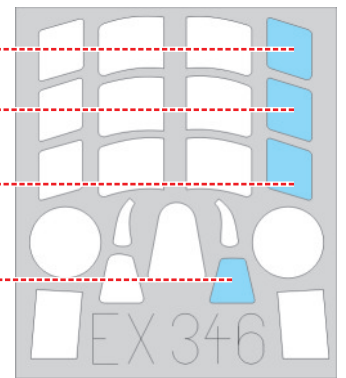

eduard
MASK

EX 346

Hurricane Mk.I 1/48

The die-cut mask for accurate canopy frame painting of the
Italeri scale 1/48 KIT

D3

D8

3.)

D1