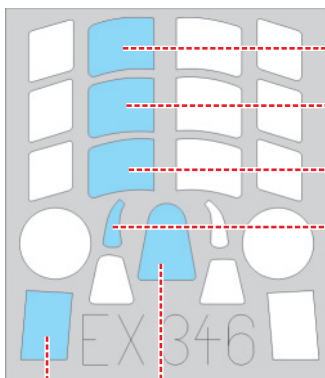

eduard
MASK

EX 346

Hurricane Mk.I 1/48

The die-cut mask for accurate canopy frame painting of the
Italeri scale 1/48 KIT

D3

D8

3.)

D1