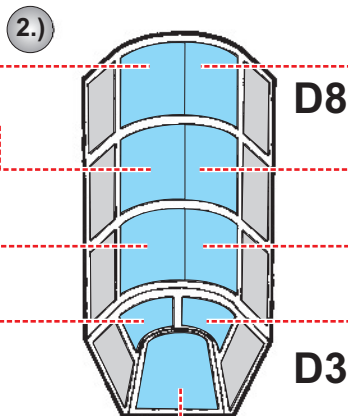

eduard
MASK

EX 346

Hurricane Mk.I 1/48

The die-cut mask for accurate canopy frame painting of the
Italeri scale 1/48 KIT

D3

D8

3.)

D1