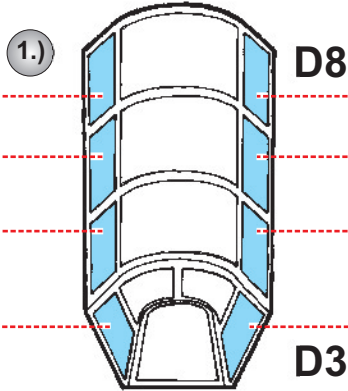

eduard
MASK

EX 346

Hurricane Mk.I 1/48

The die-cut mask for accurate canopy frame painting of the
Italeri scale 1/48 KIT

D3

D8

3.)

D1