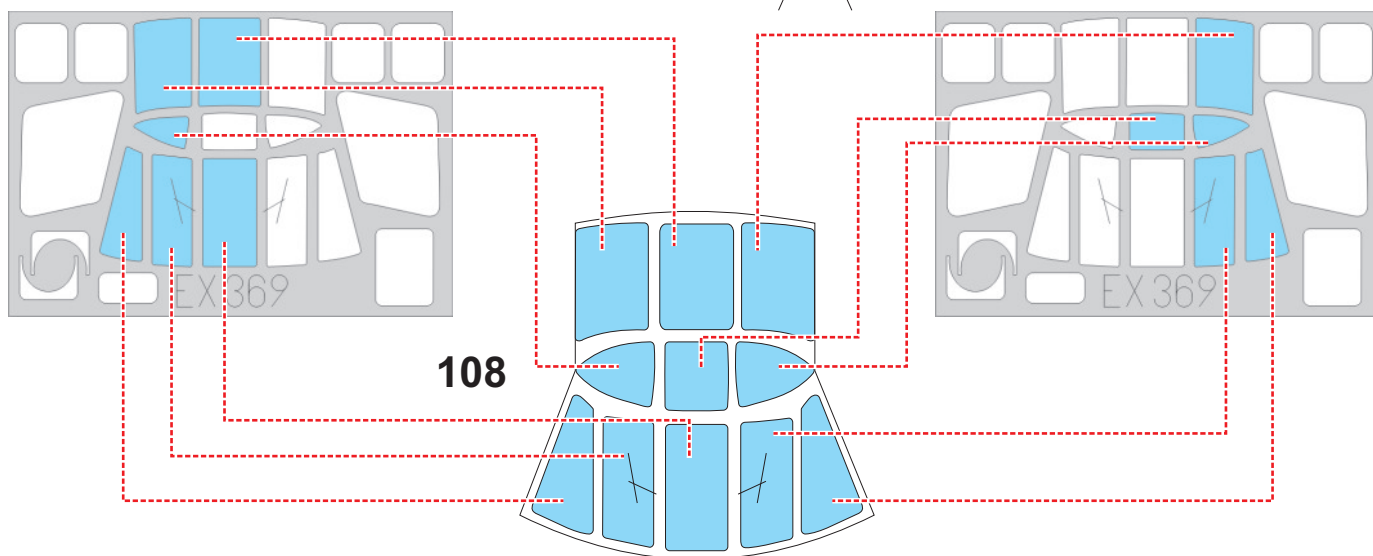

eduard
MASK

EX 369

Wessex HAS Mk.3 1/48

The die-cut mask for accurate canopy frame painting of the
Revell
scale 1/48 KIT

2.) LIQUID MASK ■

3.)