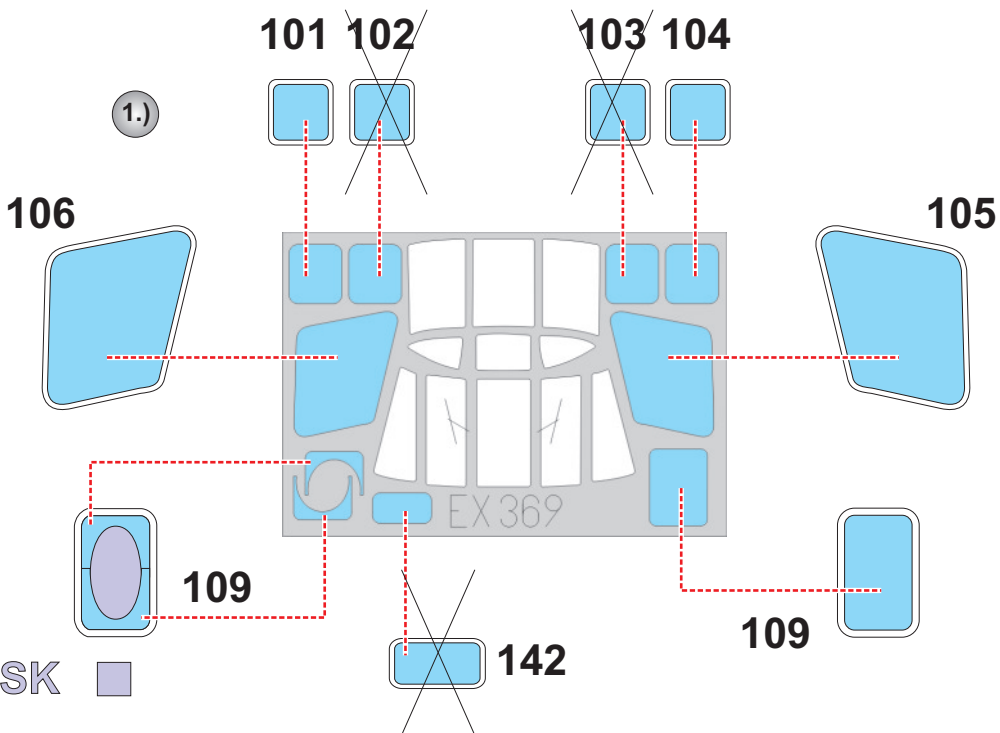

eduard
MASK

EX 369

Wessex HAS Mk.3 1/48

The die-cut mask for accurate canopy frame painting of the
Revell
scale 1/48 KIT

2.) LIQUID MASK ■

3.)