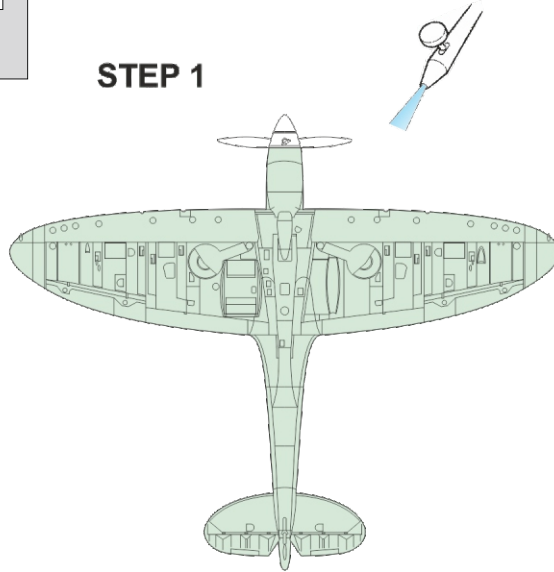

**eduard**  
**MASK**

**EX 469**

# Spitfire camo scheme A

The die-cut mask for accurate camouflage painting of the  
*Airfix A05126* scale 1/48 KIT

**STEP 1**

**NOTE:**  
INSTAL EXHAUST ON PAINTED KIT

**STEP 2**

**STEP 3**

**STEP 4**

**RELATED PRODUCTS**