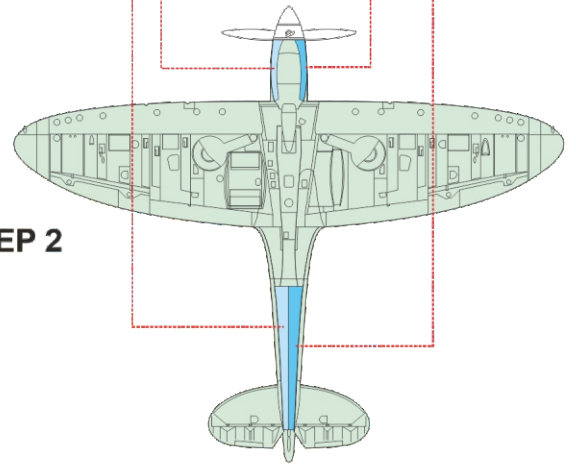

# Spitfire camo scheme A

The die-cut mask for accurate camouflage painting of the  
*Airfix A05126* scale 1/48 KIT

**STEP 1**

**NOTE:**  
INSTAL EXHAUST ON PAINTED KIT

**STEP 2**

**STEP 3**

**STEP 4**

**RELATED PRODUCTS**