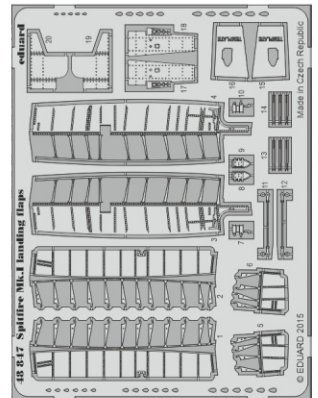

# Spitfire camo scheme A

The die-cut mask for accurate camouflage painting of the  
*Airfix A05126* scale 1/48 KIT

**STEP 1**

**NOTE:**  
INSTAL EXHAUST ON PAINTED KIT

**STEP 2**

**STEP 3**

**STEP 4**

**RELATED PRODUCTS**

EX 464

FE 720

49 720

48 846

48 847