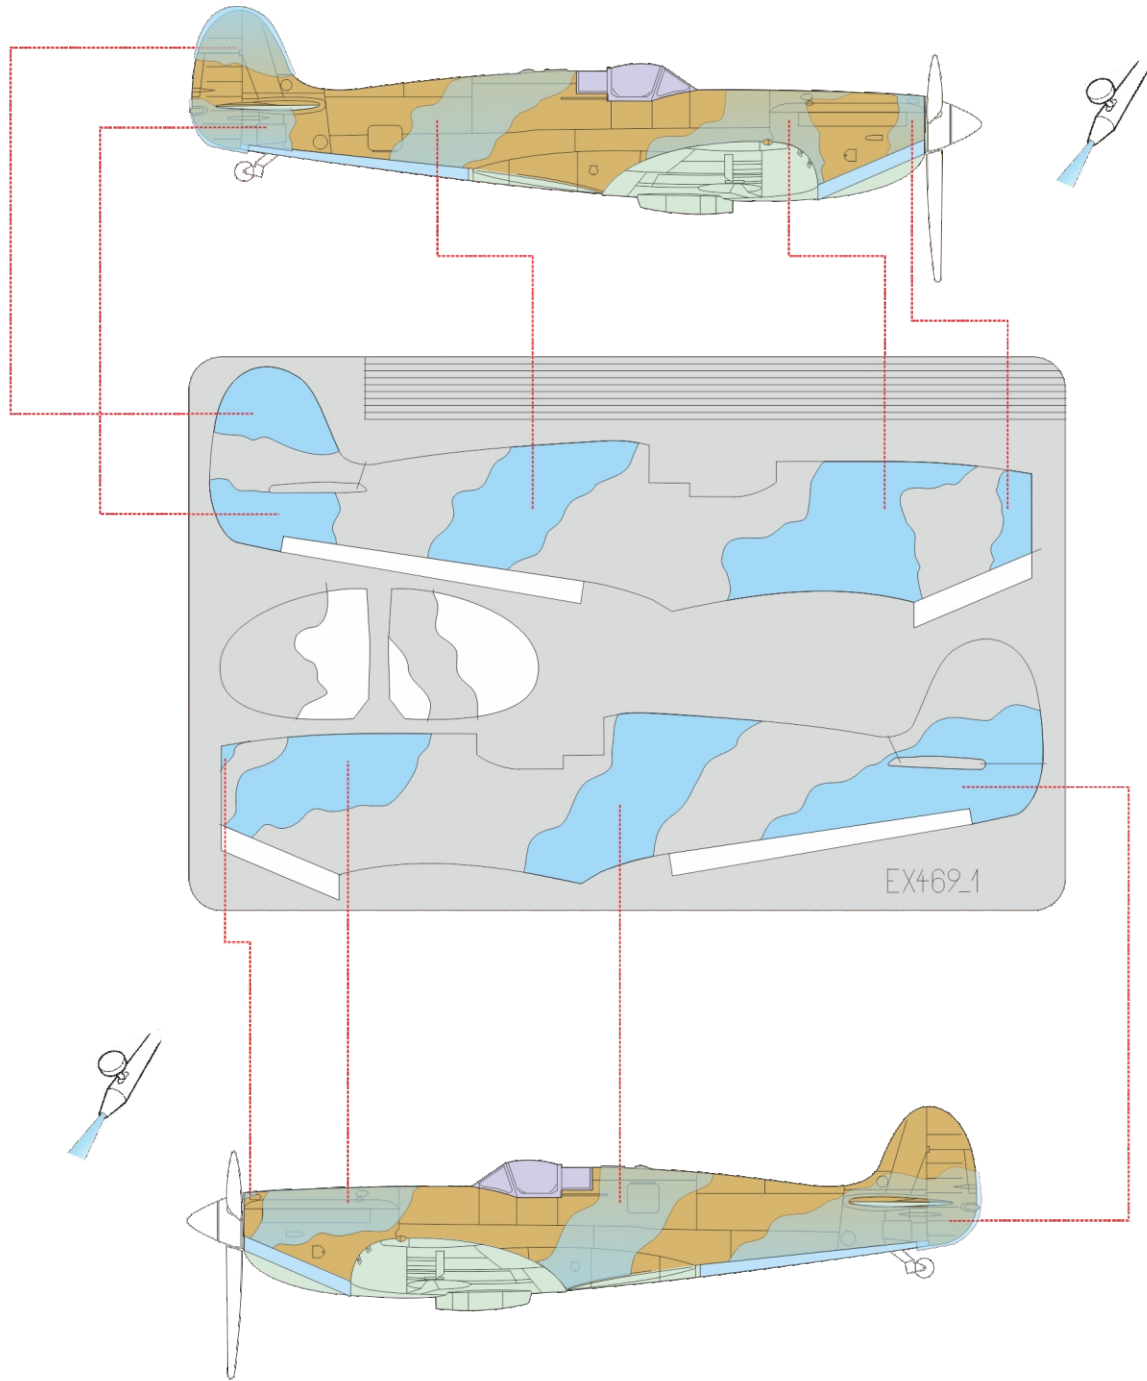

# Spitfire camo scheme A

The die-cut mask for accurate camouflage painting of the  
*Airfix A05126* scale 1/48 KIT

**STEP 1**

**NOTE:**  
INSTAL EXHAUST ON PAINTED KIT

**STEP 2**

**STEP 3**

**STEP 4**

**RELATED PRODUCTS**

EX 464

FE 720

49 720

48 846

48 847