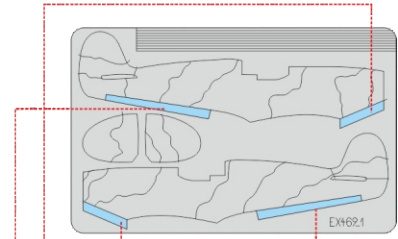

# Spitfire camo scheme A

The die-cut mask for accurate camouflage painting of the  
*Airfix A05126* scale 1/48 KIT

**STEP 1**

**NOTE:**  
INSTAL EXHAUST ON PAINTED KIT

**STEP 2**

**STEP 3**

**STEP 4**

**RELATED PRODUCTS**