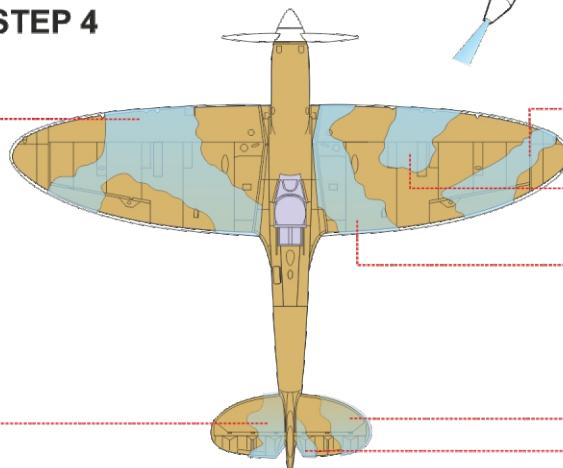

# Spitfire camo scheme A

The die-cut mask for accurate camouflage painting of the  
*Airfix A05126* scale 1/48 KIT

**STEP 1**

**NOTE:**  
INSTAL EXHAUST ON PAINTED KIT

**STEP 2**

**STEP 3**

**STEP 4**

**RELATED PRODUCTS**

EX 464

FE 720

49 720

48 846

48 847