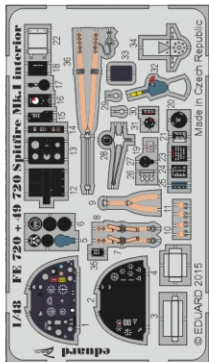

# Spitfire camo scheme A

The die-cut mask for accurate camouflage painting of the  
*Airfix A05126* scale 1/48 KIT

**STEP 1**

**NOTE:**  
INSTAL EXHAUST ON PAINTED KIT

**STEP 2**

**STEP 3**

**STEP 4**

**RELATED PRODUCTS**

EX 464

FE 720

49 720

48 846

48 847