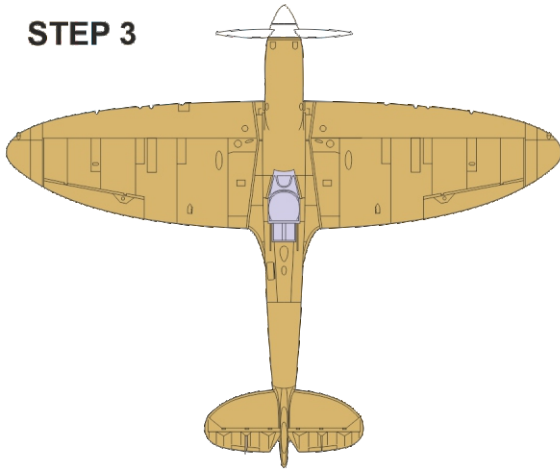

# Spitfire camo scheme A

The die-cut mask for accurate camouflage painting of the  
*Airfix A05126* scale 1/48 KIT

**STEP 1**

**NOTE:**  
INSTAL EXHAUST ON PAINTED KIT

**STEP 2**

**STEP 3**

**STEP 4**

**RELATED PRODUCTS**