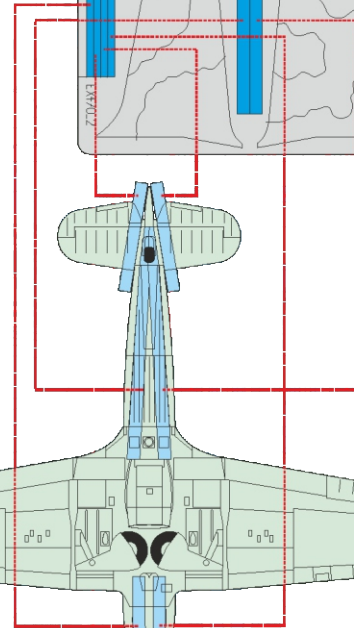

eduard
MASK

EX 470

Hurricane camo scheme A

The die-cut mask for accurate camouflage painting of the
Airfix A05127 scale 1/48 KIT

NOTE:
INSTAL EXHAUST ON PAINTED KIT

STEP 1

STEP 2

STEP 3

STEP 4

RELATED PRODUCTS

EX 468

FE 726

49 726

48 852