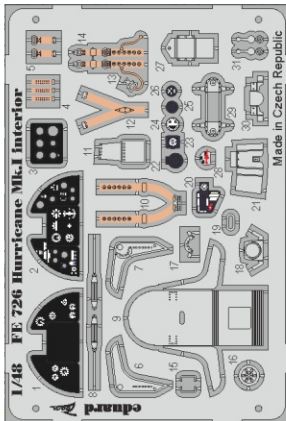

eduard
MASK

EX 470

Hurricane camo scheme A

The die-cut mask for accurate camouflage painting of the
Airfix A05127 scale 1/48 KIT

NOTE:
INSTAL EXHAUST ON PAINTED KIT

STEP 1

STEP 2

STEP 3

STEP 4

RELATED PRODUCTS

EX 468

FE 726

49 726

48 852