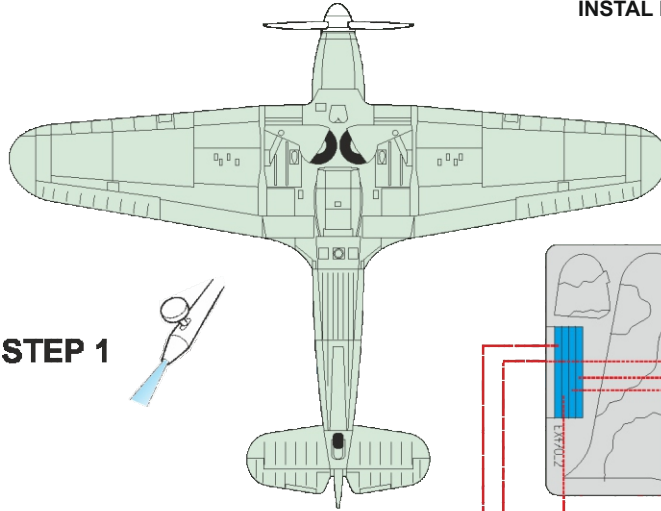

eduard
MASK

EX 470

Hurricane camo scheme A

The die-cut mask for accurate camouflage painting of the
Airfix A05127 scale 1/48 KIT

NOTE:
INSTAL EXHAUST ON PAINTED KIT

STEP 1

STEP 2

STEP 3