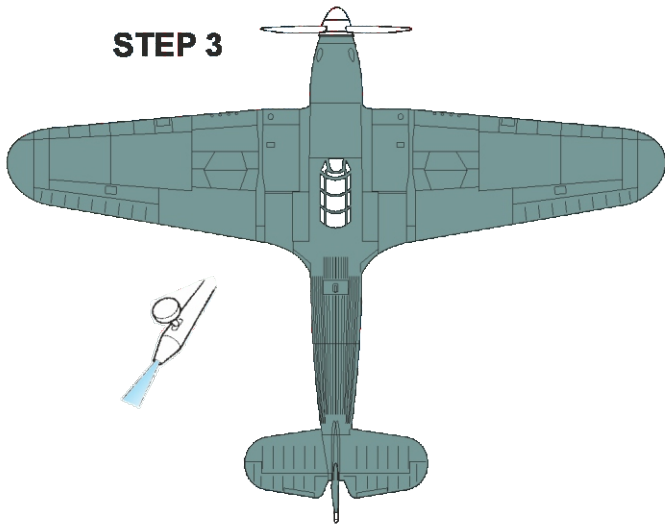

eduard
MASK

EX 470

Hurricane camo scheme A

The die-cut mask for accurate camouflage painting of the
Airfix A05127 scale 1/48 KIT

NOTE:
INSTAL EXHAUST ON PAINTED KIT

STEP 1

STEP 2

STEP 3