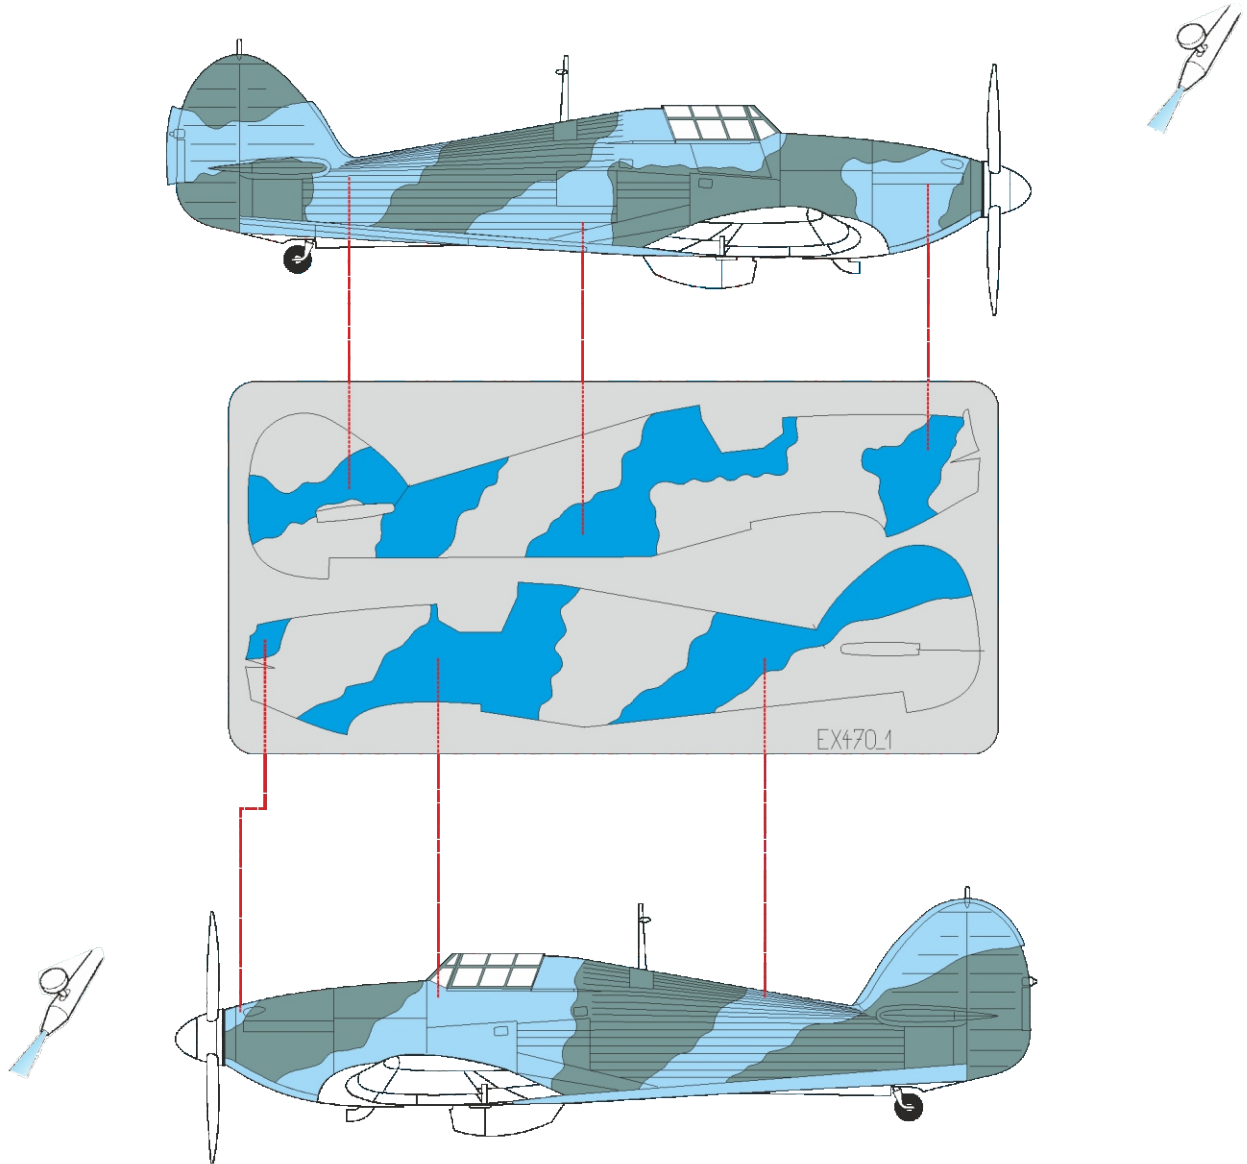

eduard
MASK

EX 470

Hurricane camo scheme A

The die-cut mask for accurate camouflage painting of the
Airfix A05127 scale 1/48 KIT

NOTE:
INSTAL EXHAUST ON PAINTED KIT

STEP 1

STEP 2

STEP 3

STEP 4

RELATED PRODUCTS

EX 468

FE 726

49 726

48 852