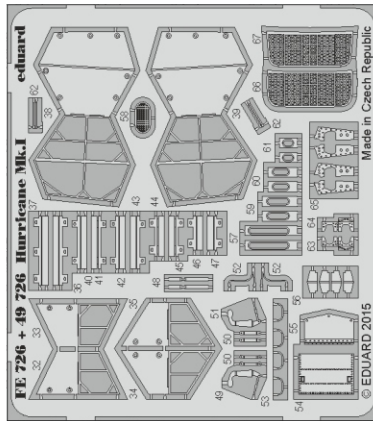

eduard
MASK

EX 470

Hurricane camo scheme A

The die-cut mask for accurate camouflage painting of the
Airfix A05127 scale 1/48 KIT

NOTE:
INSTAL EXHAUST ON PAINTED KIT

STEP 1

STEP 2

STEP 3

STEP 4

RELATED PRODUCTS

EX 468

FE 726

49 726

48 852