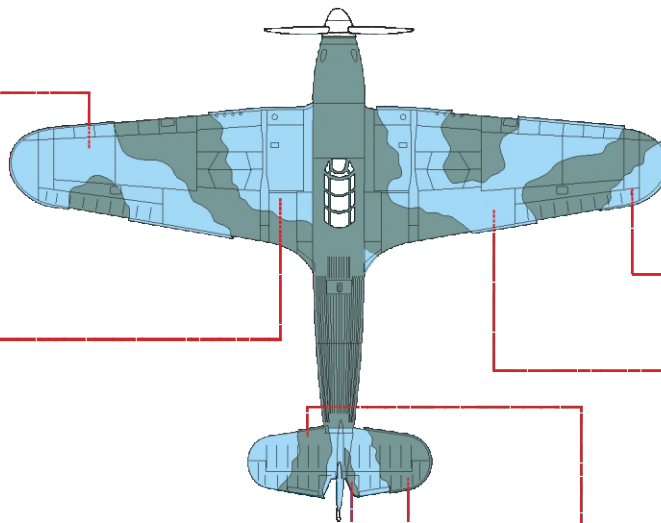

eduard
MASK

EX 470

Hurricane camo scheme A

The die-cut mask for accurate camouflage painting of the
Airfix A05127 scale 1/48 KIT

NOTE:
INSTAL EXHAUST ON PAINTED KIT

STEP 1

STEP 2

STEP 3

STEP 4

RELATED PRODUCTS

EX 468

FE 726

49 726

48 852