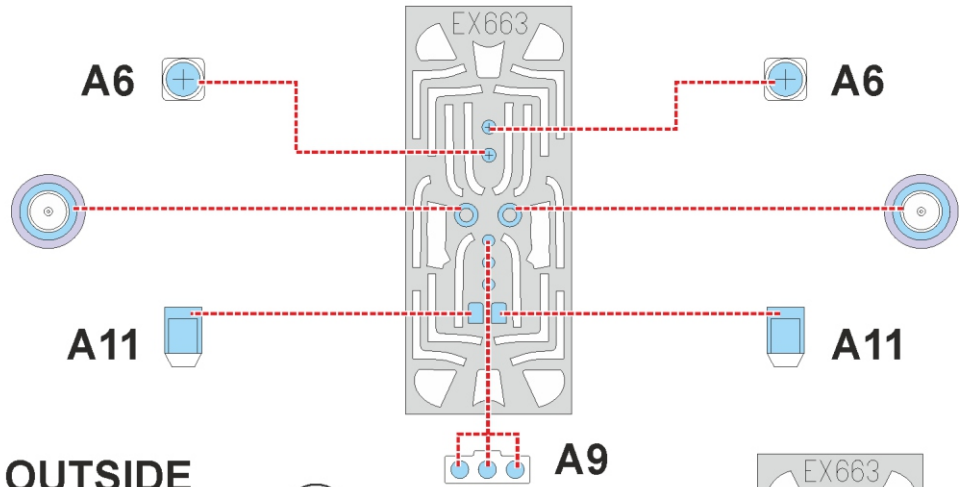

# P-51D TFace

EX663

for kit **EDUARD**

scale **1/48**

OUTSIDE

A13

LIQUID MASK

A14

LIQUID MASK

OUTSIDE

A15

A12

INSIDE

INSIDE