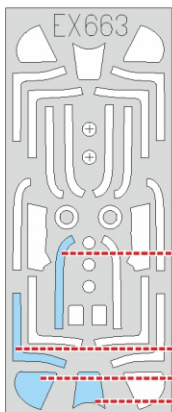

# P-51D TFace

EX663

for kit **EDUARD**

scale **1/48**

OUTSIDE

A13

LIQUID MASK

A14

LIQUID MASK

OUTSIDE

A15

A12

INSIDE

INSIDE