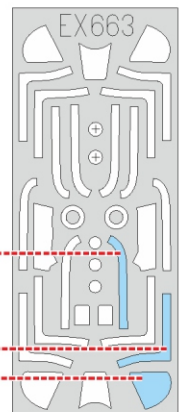

# P-51D TFace

EX663

for kit **EDUARD**

scale **1/48**

OUTSIDE

A13

LIQUID MASK

A14

LIQUID MASK

OUTSIDE

A15

A12

INSIDE

INSIDE