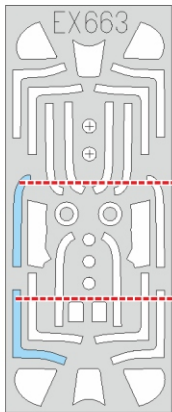

# P-51D TFace

EX663

for kit **EDUARD**

scale **1/48**

OUTSIDE

A13

LIQUID MASK

A14

LIQUID MASK

OUTSIDE

A15

A12

INSIDE

INSIDE