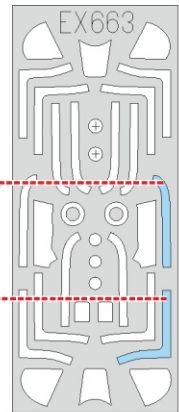

# P-51D TFace

EX663

for kit **EDUARD**

scale **1/48**

OUTSIDE

A13

LIQUID MASK

A14

LIQUID MASK

OUTSIDE

A15

A12

INSIDE

INSIDE