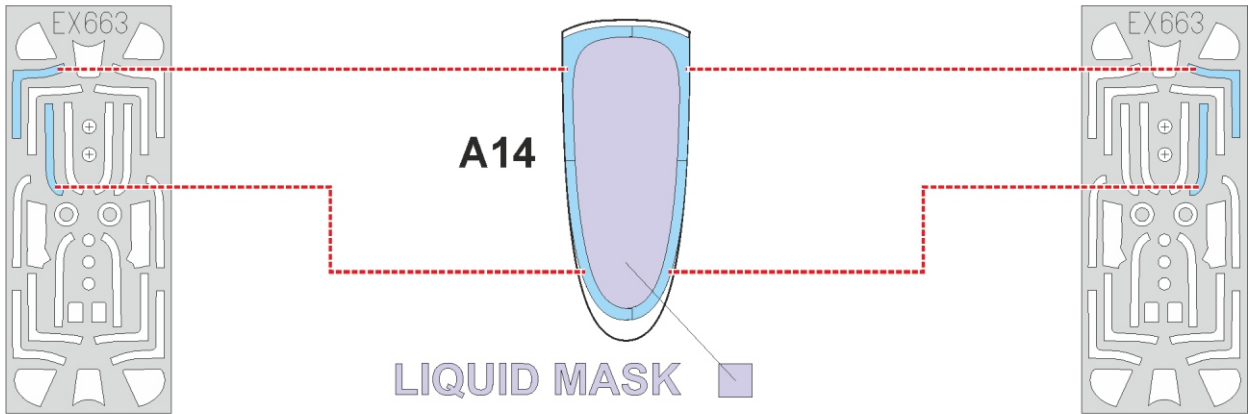

# P-51D TFace

EX663

for kit **EDUARD**

scale **1/48**

OUTSIDE

A13

LIQUID MASK

A14

LIQUID MASK

OUTSIDE

A15

A12

INSIDE

INSIDE