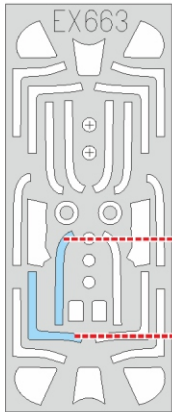

# P-51D TFace

EX663

for kit **EDUARD**

scale **1/48**

OUTSIDE

A13

LIQUID MASK

A14

LIQUID MASK

OUTSIDE

A15

A12

INSIDE

INSIDE