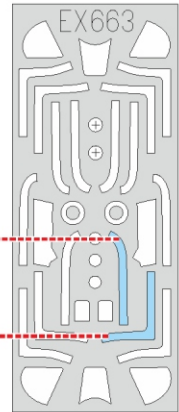

# P-51D TFace

EX663

for kit **EDUARD**

scale **1/48**

OUTSIDE

A13

LIQUID MASK

A14

LIQUID MASK

OUTSIDE

A15

A12

INSIDE

INSIDE