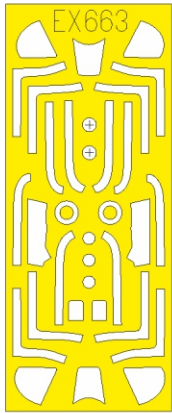

# P-51D TFace

EX663

for kit **EDUARD**

scale **1/48**

OUTSIDE

A13

LIQUID MASK

A14

LIQUID MASK

OUTSIDE

A15

A12

INSIDE

INSIDE