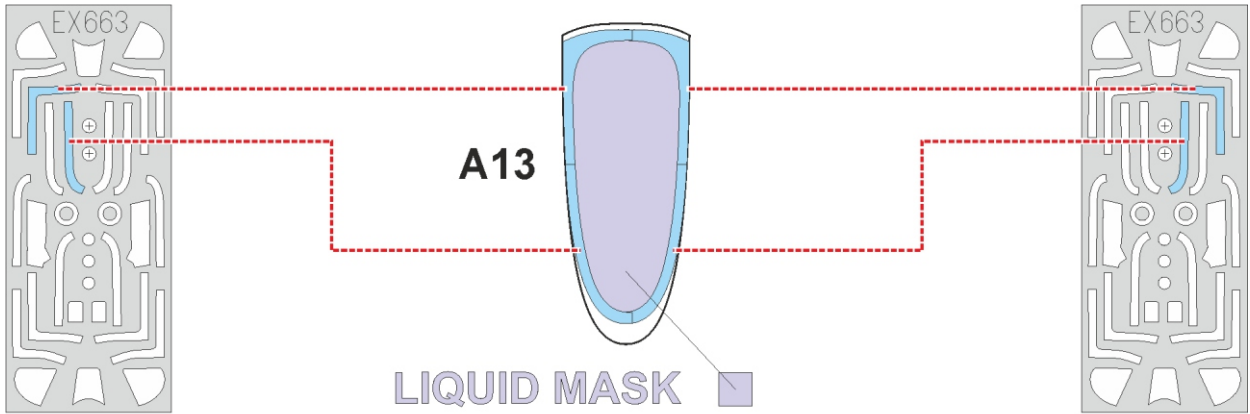

# P-51D TFace

EX663

for kit **EDUARD**

scale **1/48**

OUTSIDE

A13

LIQUID MASK

A14

LIQUID MASK

OUTSIDE

A15

A12

INSIDE

INSIDE