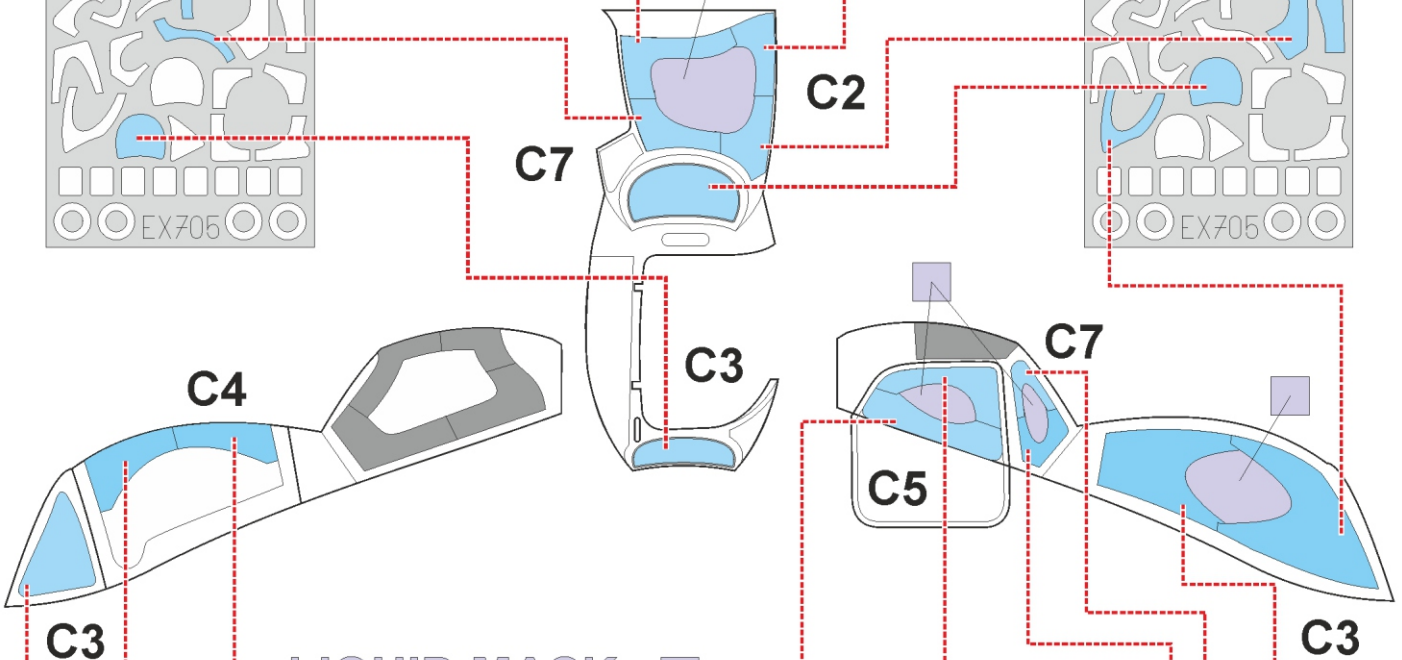

Mi-24

EX 705

for kit **ZVEZDA**

scale **1/48**

C9  **C10**

LIQUID MASK 

LIQUID MASK 