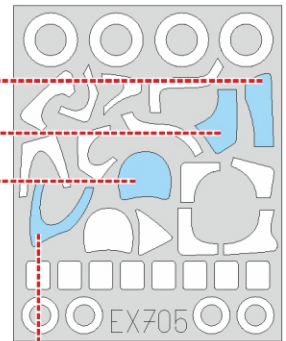

Mi-24

EX 705

for kit **ZVEZDA**

scale **1/48**

C9  **C10**

LIQUID MASK 

LIQUID MASK 