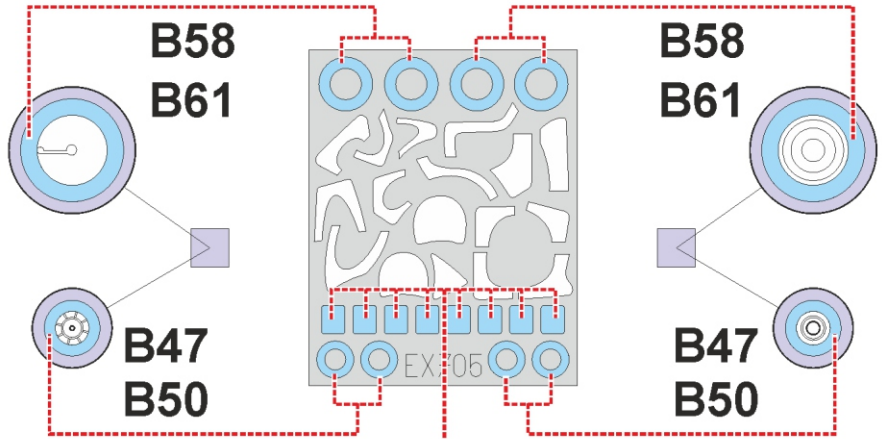

Mi-24

EX 705

for kit **ZVEZDA**

scale **1/48**

C9  **C10**

LIQUID MASK 

LIQUID MASK 