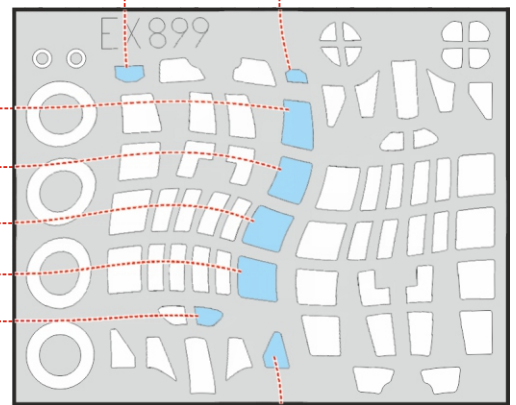

A6M3 Zero TFace

LIQUID MASK

OUTSIDE

INSIDE