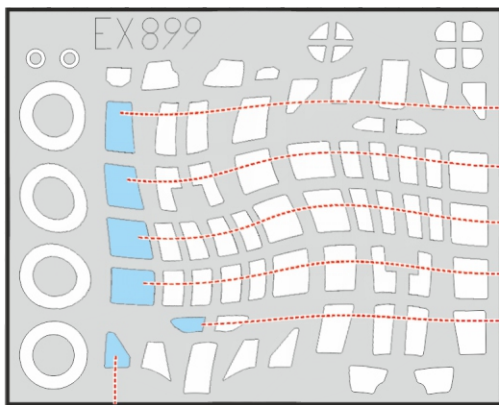

A6M3 Zero TFace

LIQUID MASK

OUTSIDE

INSIDE