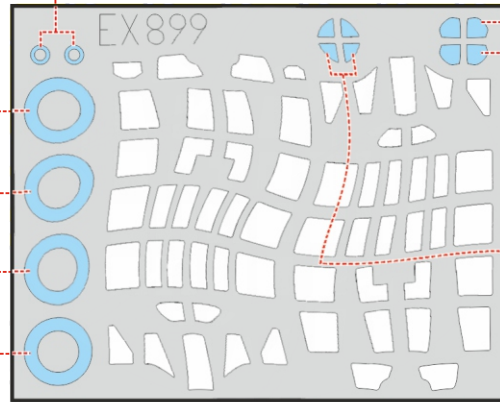

A6M3 Zero TFace

LIQUID MASK

OUTSIDE

INSIDE