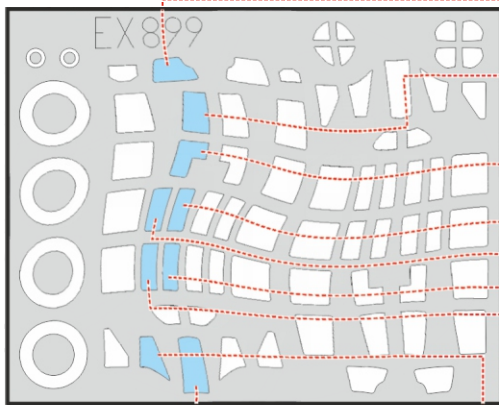

A6M3 Zero TFace

LIQUID MASK

OUTSIDE

INSIDE