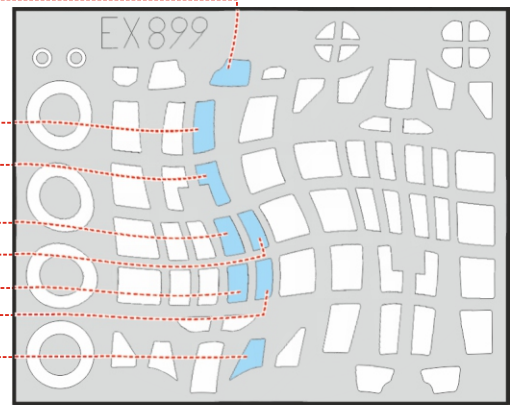

A6M3 Zero TFace

LIQUID MASK

OUTSIDE

INSIDE