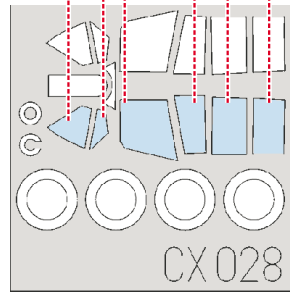

eduard
MASK

P-40N Warhawk

The die-cut mask for accurate canopy frame painting of the
Hasegawa 1/72 KIT

CX 028

LIQUID MASK

1.)

D37

2.)

D37

3.)

D37

4.)

INTERIOR
COLOR

5.)

CAMOUFLAGE
COLOR

REFERENCES: Squadron/Signal Publ.:Action # 1026 - Curtiss P-40
Detail & Scale #62 - P-40 Warhawk
MBI Curtiss P-40