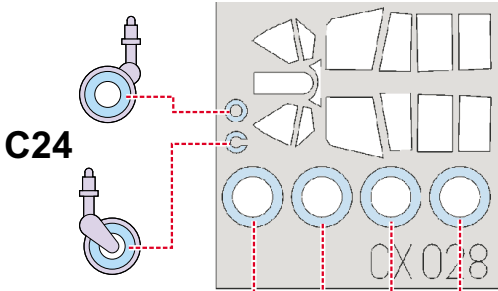

# P-40N Warhawk

The die-cut mask for accurate canopy frame painting of the  
*Hasegawa 1/72 KIT*

CX 028

LIQUID MASK

1.)

D37

2.)

D37