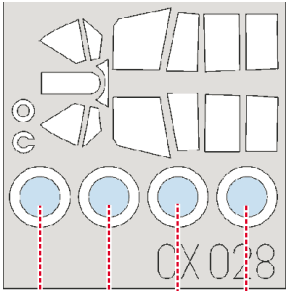

# P-40N Warhawk

The die-cut mask for accurate canopy frame painting of the  
*Hasegawa 1/72 KIT*

CX 028

LIQUID MASK

1.)

D37

2.)

D37