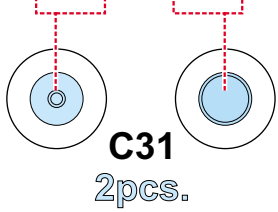

# P-40N Warhawk

The die-cut mask for accurate canopy frame painting of the  
*Hasegawa 1/72 KIT*

CX 028

LIQUID MASK

1.)

D37

2.)

D37