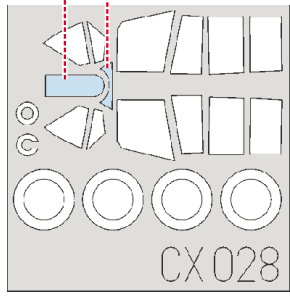

# P-40N Warhawk

The die-cut mask for accurate canopy frame painting of the  
*Hasegawa 1/72 KIT*

CX 028

LIQUID MASK

1.)

D37

2.)

D37