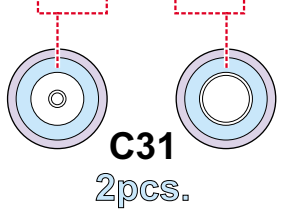

# P-40N Warhawk

The die-cut mask for accurate canopy frame painting of the  
*Hasegawa 1/72 KIT*

CX 028

LIQUID MASK

1.)

D37

2.)

D37