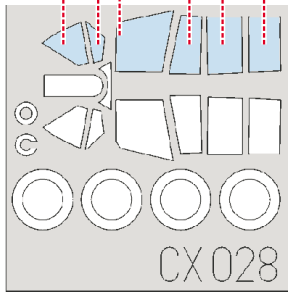

# P-40N Warhawk

The die-cut mask for accurate canopy frame painting of the  
*Hasegawa 1/72 KIT*

CX 028

LIQUID MASK

1.)

D37

2.)

D37