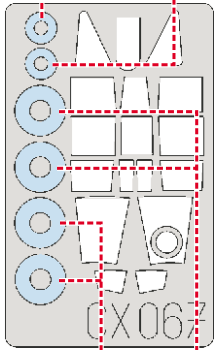

eduard
MASK

F-84G Thunderjet 1/72

The die-cut mask for accurate canopy frame painting of the
Tamiya scale 1/72 KIT

CX 067

1.)

2.)

3.)

A24
2x