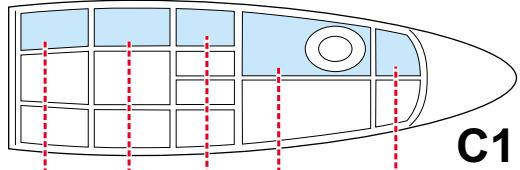

eduard
MASK

F-84G Thunderjet 1/72

The die-cut mask for accurate canopy frame painting of the
Tamiya scale 1/72 KIT

CX 067

1.)

2.)

3.)

A24
2x