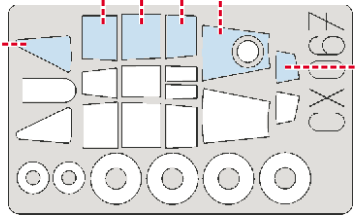

eduard
MASK

F-84G Thunderjet 1/72

The die-cut mask for accurate canopy frame painting of the
Tamiya scale 1/72 KIT

CX 067

1.)

2.)

3.)

A24
2x