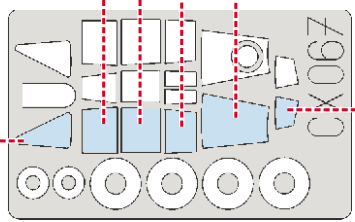

eduard
MASK

F-84G Thunderjet 1/72

The die-cut mask for accurate canopy frame painting of the
Tamiya scale 1/72 KIT

CX 067

1.)

2.)

3.)

A24
2x