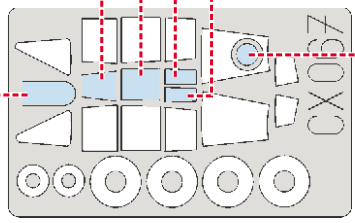

eduard
MASK

F-84G Thunderjet 1/72

The die-cut mask for accurate canopy frame painting of the
Tamiya scale 1/72 KIT

CX 067

1.)

2.)

3.)

A24
2x