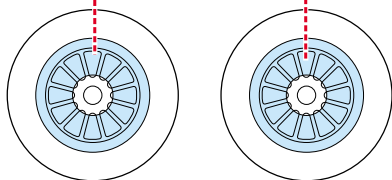

eduard
MASK

F-84G Thunderjet 1/72

The die-cut mask for accurate canopy frame painting of the
Tamiya scale 1/72 KIT

CX 067

1.)

2.)

3.)

A24
2x