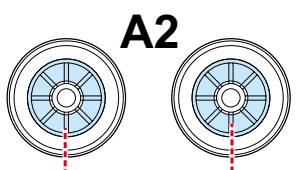

eduard
MASK

F-84G Thunderjet 1/72

The die-cut mask for accurate canopy frame painting of the
Tamiya scale 1/72 KIT

CX 067

1.)

2.)

3.)

A24
2x