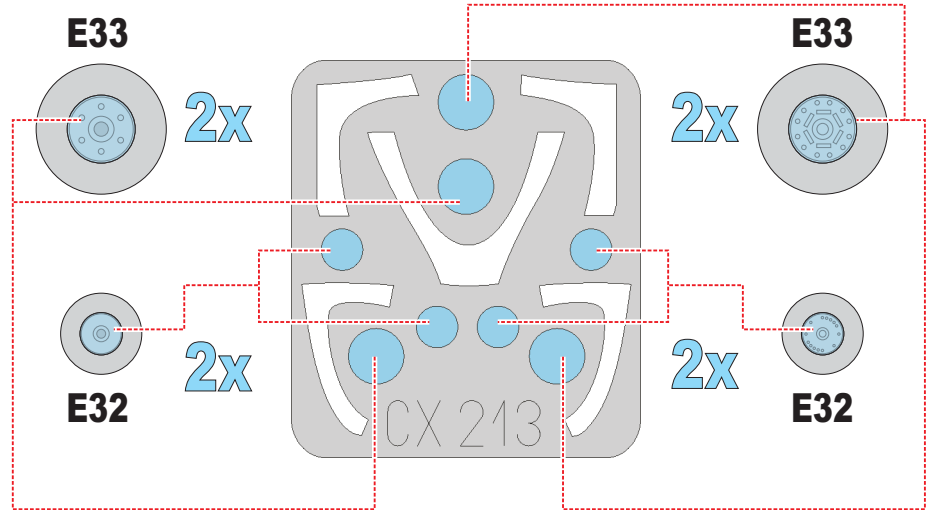

eduard
MASK

CX 213

F/A-18C Hornet 1/72

The die-cut mask for accurate canopy frame painting of the
Academy scale 1/72 KIT

LIQUID MASK ■