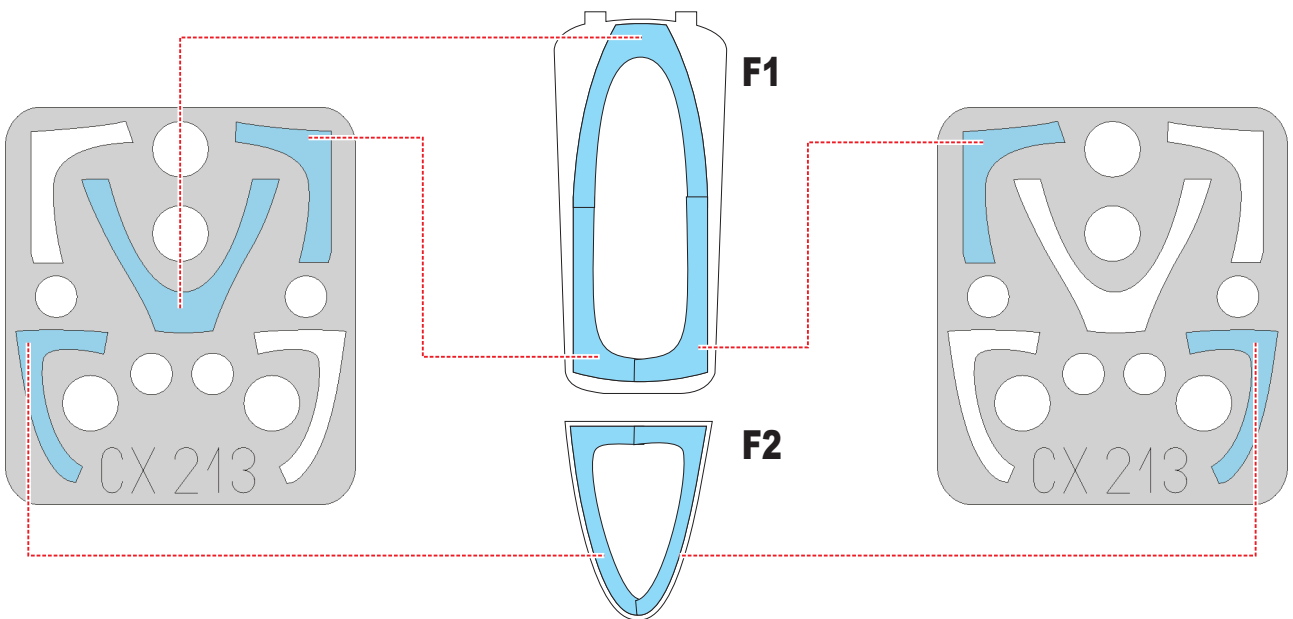

eduard
MASK

CX 213

F/A-18C Hornet 1/72

The die-cut mask for accurate canopy frame painting of the
Academy scale 1/72 KIT

LIQUID MASK ■