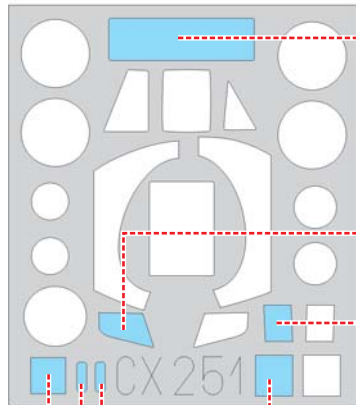

9K

8K

17K

16K

12K

13K

14K

15K