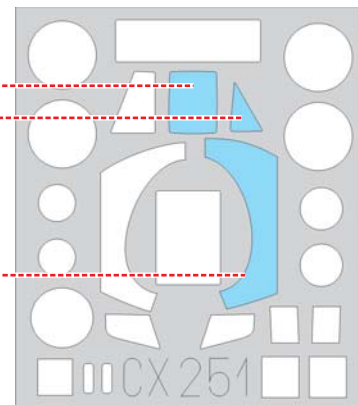

9K

8K

17K

16K

12K

13K

14K

15K