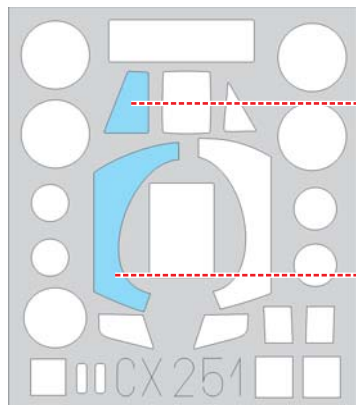

eduard
MASK

CX 251

Canberra PR.9 1/72

The die-cut mask for accurate canopy frame painting of the
Airfix scale 1/72 KIT

25,27A

5,6A

26,28A

5,6A

11K

6K

7K

9K

8K

17K

16K

12K

13K

14K

15K

10K 4K 5K

LIQUID MASK ■

6K

7K