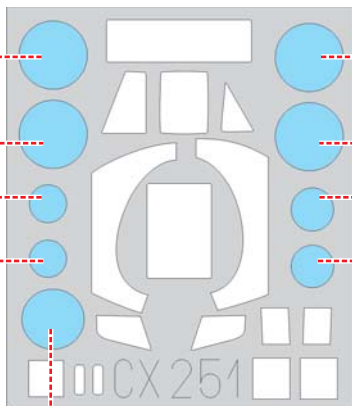

eduard
MASK

CX 251

Canberra PR.9 1/72

The die-cut mask for accurate canopy frame painting of the
Airfix scale 1/72 KIT

25,27A

5,6A

26,28A

5,6A

11K

6K

7K

9K

8K

17K

16K

12K