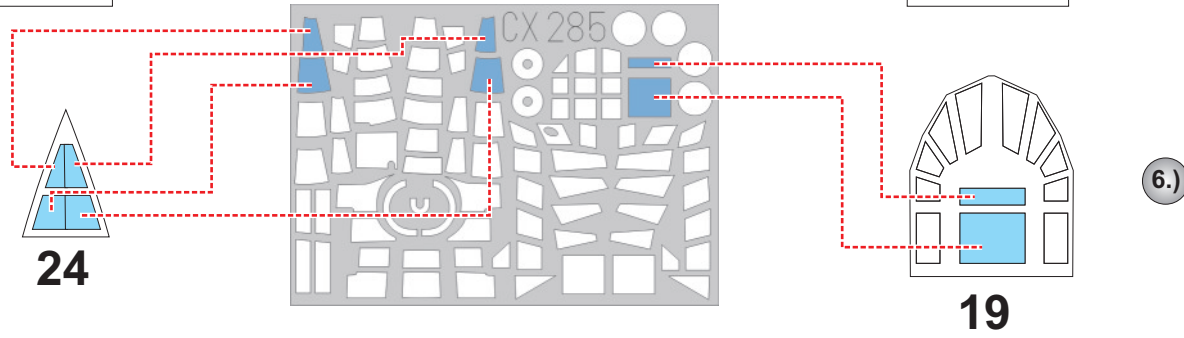

# BV 141 1/72

The die-cut mask for accurate canopy frame painting of the  
*Airfix* scale 1/72 KIT

LIQUID MASK