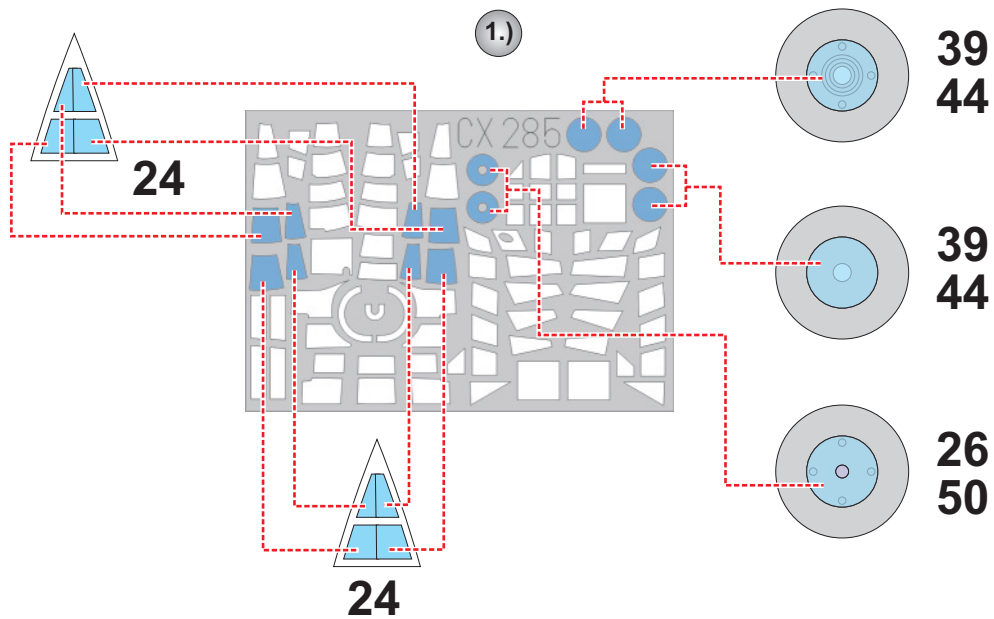

**eduard**  
**MASK**

**CX 285**

# BV 141 1/72

The die-cut mask for accurate canopy frame painting of the  
*Airfix* scale 1/72 KIT

LIQUID MASK