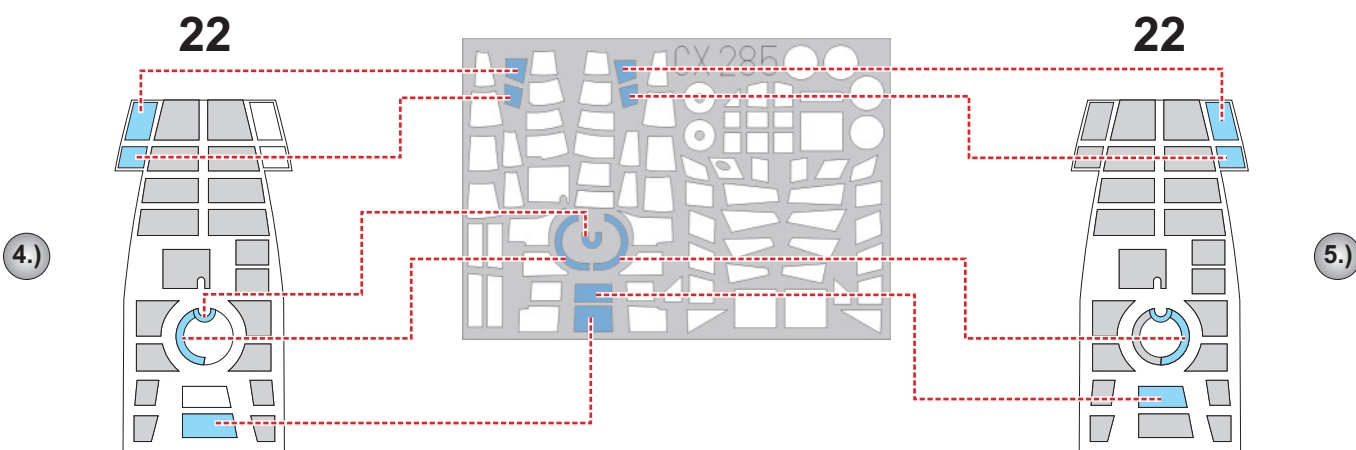

**eduard**  
**MASK**

**CX 285**

# BV 141 1/72

The die-cut mask for accurate canopy frame painting of the  
*Airfix* scale 1/72 KIT

LIQUID MASK