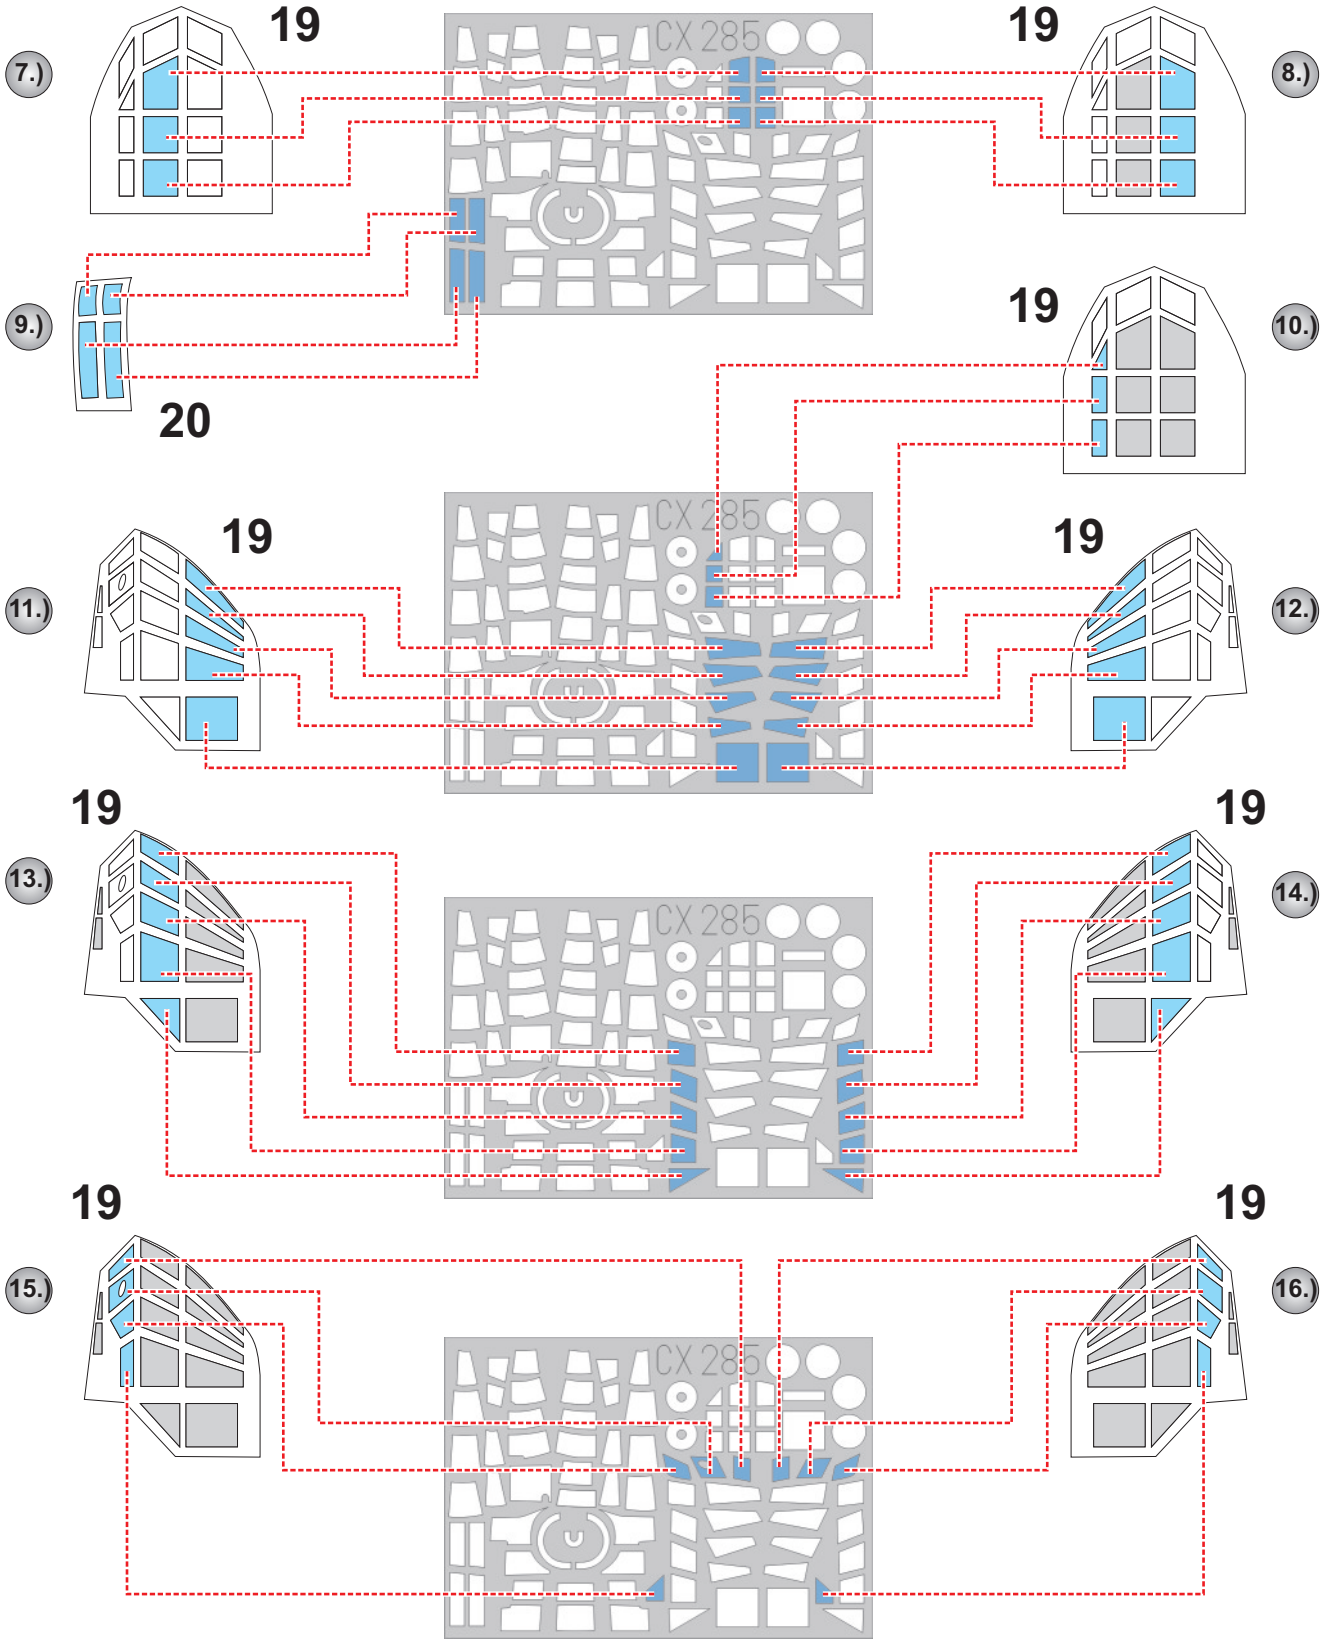

**eduard**  
**MASK**

**CX 285**

# BV 141 1/72

The die-cut mask for accurate canopy frame painting of the  
*Airfix* scale 1/72 KIT

LIQUID MASK