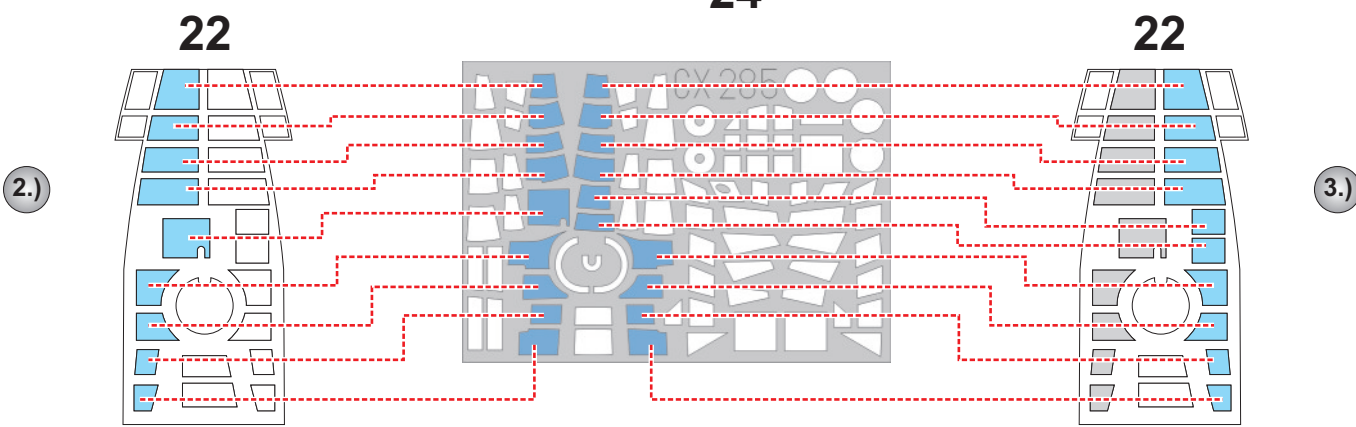

**eduard**  
**MASK**

**CX 285**

# BV 141 1/72

The die-cut mask for accurate canopy frame painting of the  
*Airfix* scale 1/72 KIT

LIQUID MASK