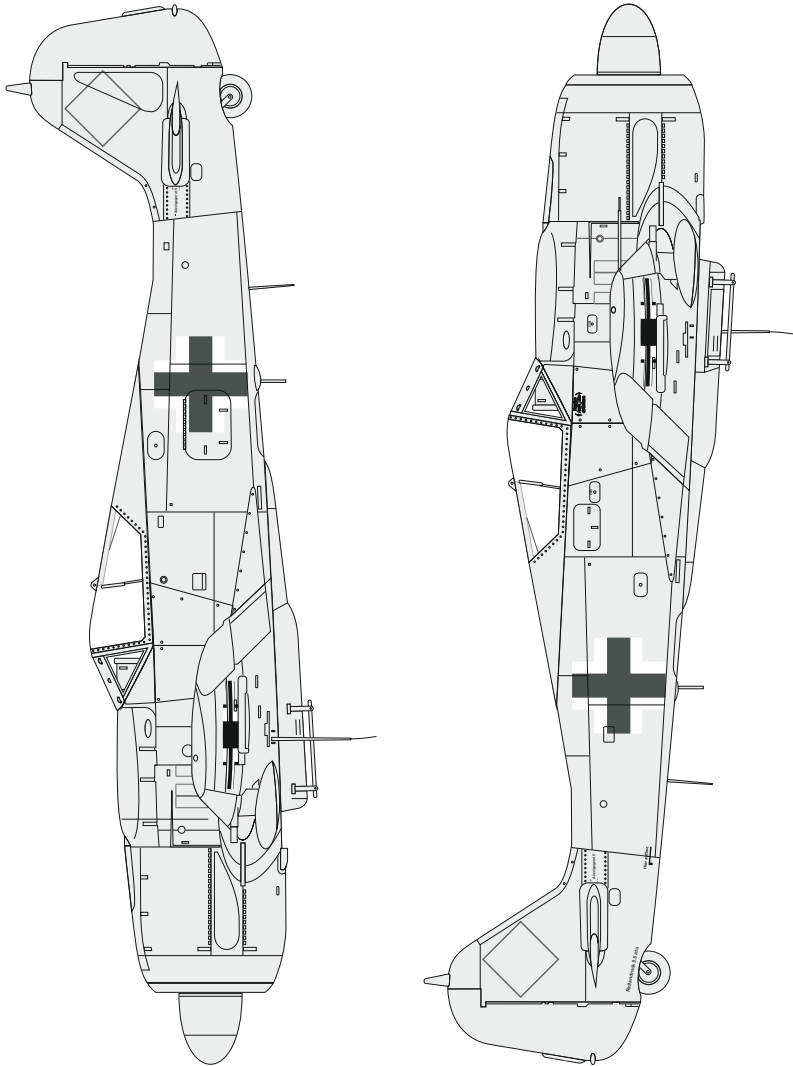

SCALE
1/48

Fw 190A-8/R2 national insignia

ITEM #
D48036

DESIGNED EXCLUSIVELY FOR Fw 190A-8/R2 BY EDUARD

Eduard - Model Accessories, 435 21 Obrnice 170,
Czech Republic

WWW.EDUARD.COM

D48036 Fw 190A-8/R2 national
insignia 1/48

8 591437 545308

1/48

Fw 190A-8/R2 national insignia