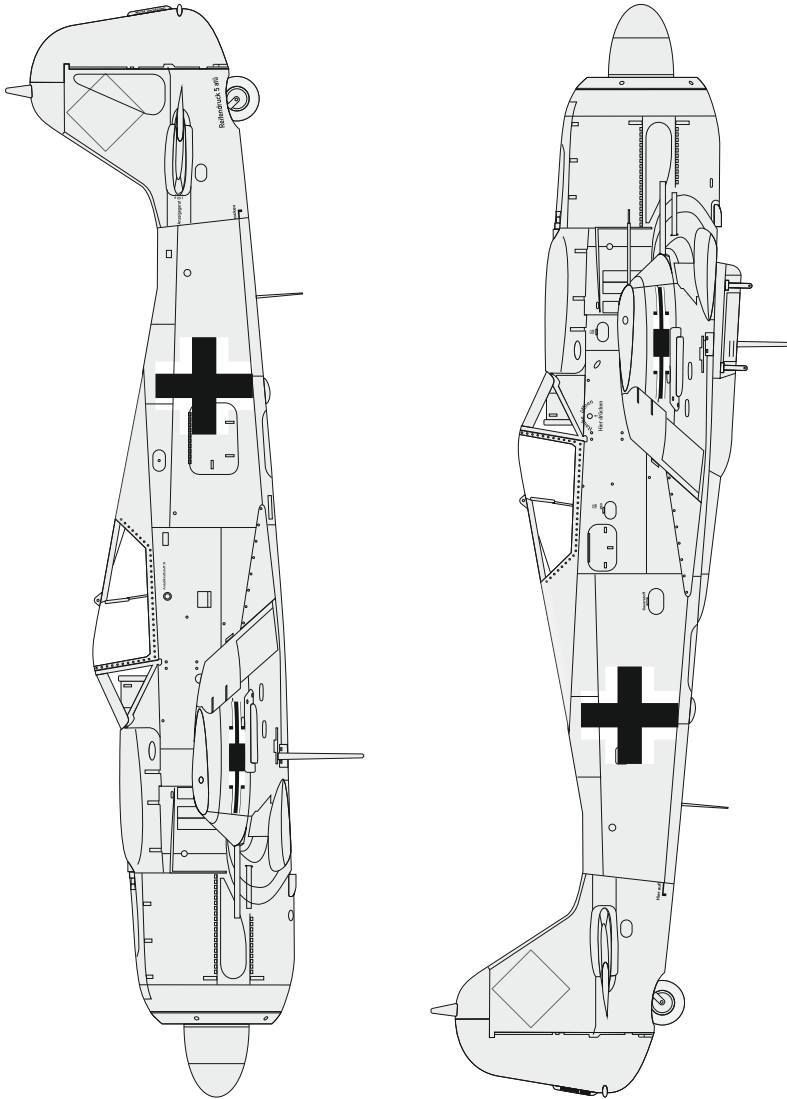

SCALE
1/48

Fw 190A-8 national insignia

ITEM #
D48037

DESIGNED EXCLUSIVELY FOR Fw 190A-8 BY EDUARD

Eduard - Model Accessories, 435 21 Obrnice 170,
Czech Republic

WWW.EDUARD.COM

D48037 FW 190A-8 national insignia
1/48