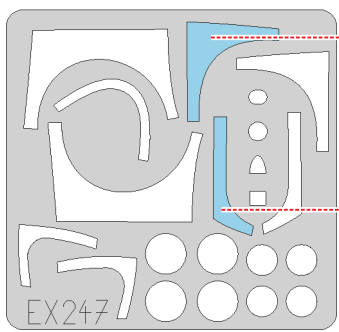

**eduard**  
**MASK**

**EX 247**

# F/A-18D Hornet 1/48

The die-cut mask for accurate canopy frame painting of the  
*Hobby Boss* scale 1/48 KIT

LIQUID MASK

LIQUID MASK