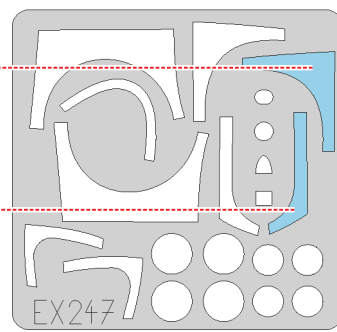

# F/A-18D Hornet 1/48

The die-cut mask for accurate canopy frame painting of the  
*Hobby Boss* scale 1/48 KIT

LIQUID MASK

LIQUID MASK