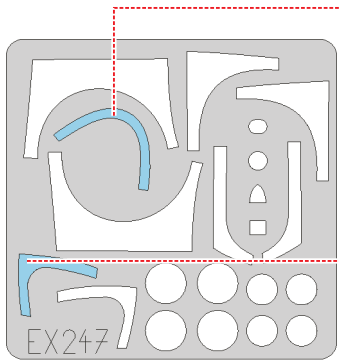

**eduard**  
**MASK**

**EX 247**

# F/A-18D Hornet 1/48

The die-cut mask for accurate canopy frame painting of the  
*Hobby Boss* scale 1/48 KIT

LIQUID MASK

LIQUID MASK