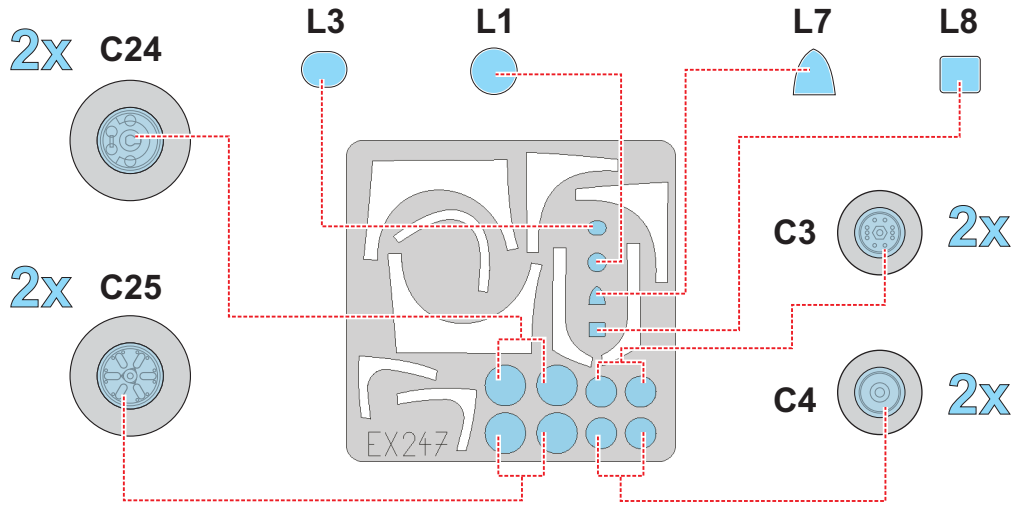

**eduard**  
**MASK**

**EX 247**

# F/A-18D Hornet 1/48

The die-cut mask for accurate canopy frame painting of the  
*Hobby Boss* scale 1/48 KIT

LIQUID MASK

LIQUID MASK