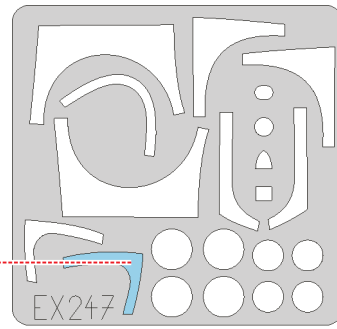

# F/A-18D Hornet 1/48

The die-cut mask for accurate canopy frame painting of the  
*Hobby Boss* scale 1/48 KIT

LIQUID MASK

LIQUID MASK