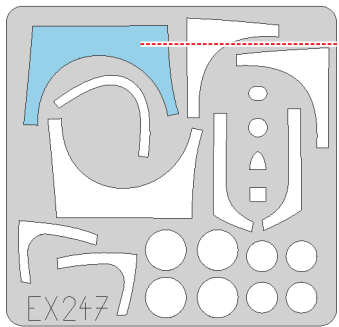

# F/A-18D Hornet 1/48

The die-cut mask for accurate canopy frame painting of the  
*Hobby Boss* scale 1/48 KIT

LIQUID MASK

LIQUID MASK