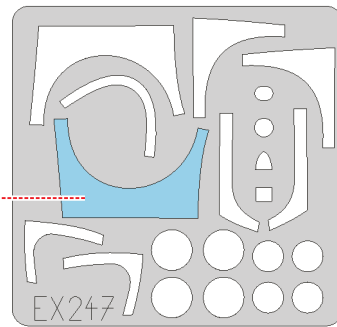

# F/A-18D Hornet 1/48

The die-cut mask for accurate canopy frame painting of the  
*Hobby Boss* scale 1/48 KIT

LIQUID MASK

LIQUID MASK