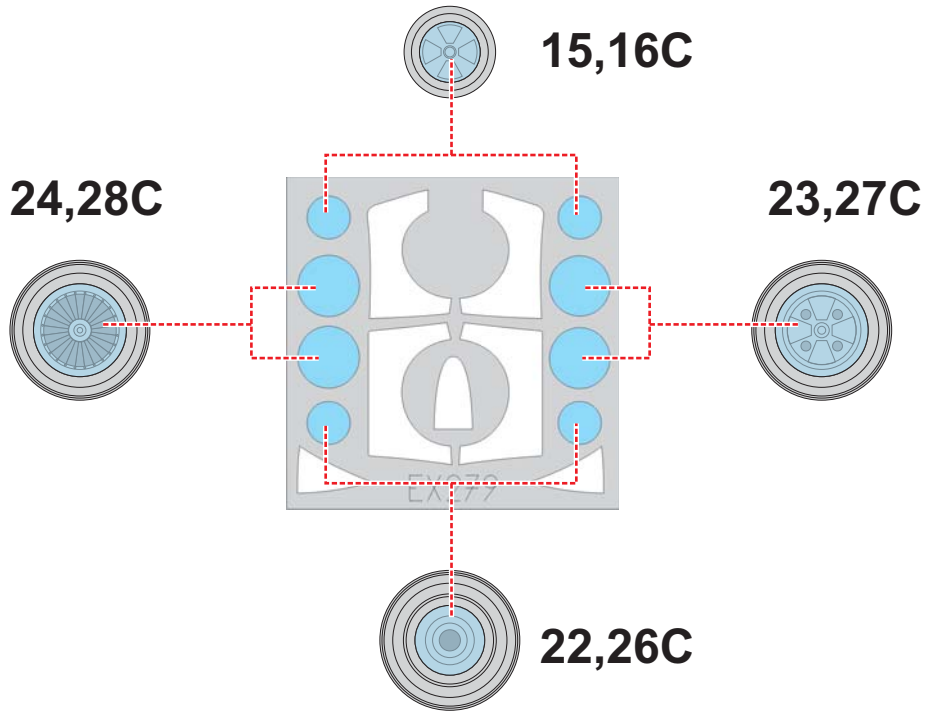

eduard
MASK

EX 279

B-57B 1/48

The die-cut mask for accurate canopy frame painting of the
Airfix scale 1/48 KIT

LIQUID MASK ■