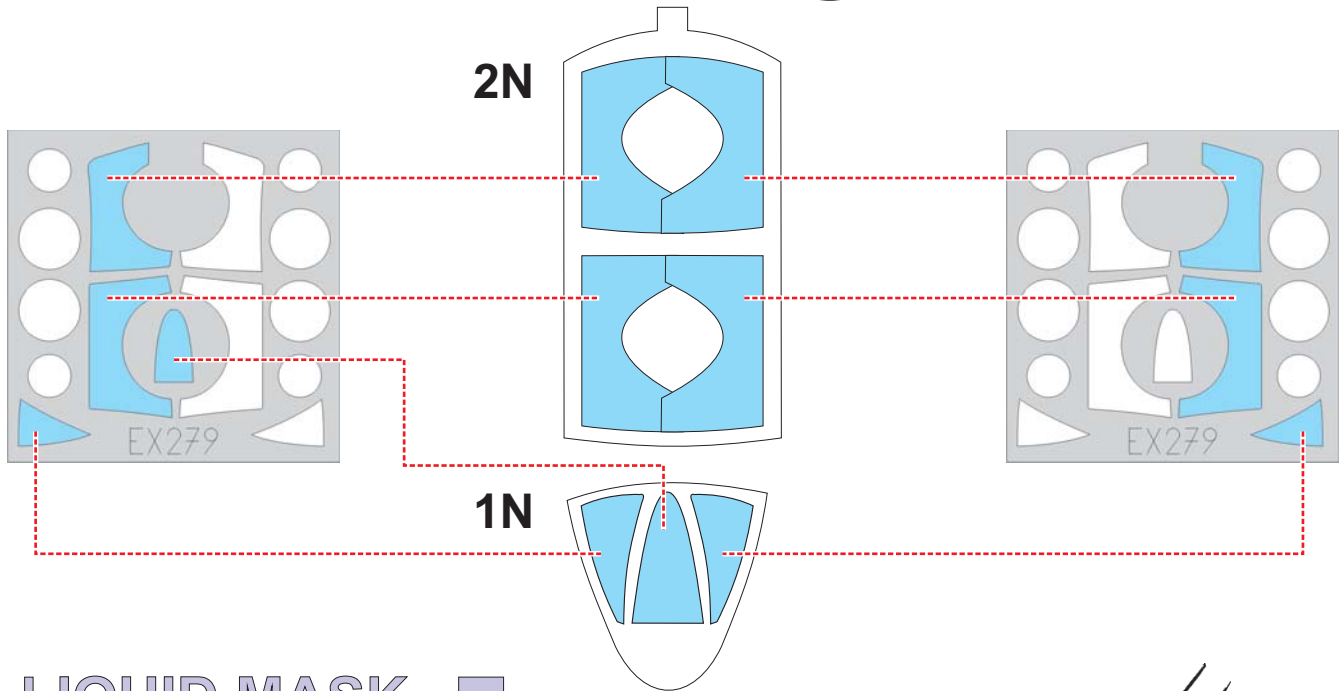

eduard
MASK

EX 279

B-57B 1/48

The die-cut mask for accurate canopy frame painting of the
Airfix scale 1/48 KIT

LIQUID MASK ■