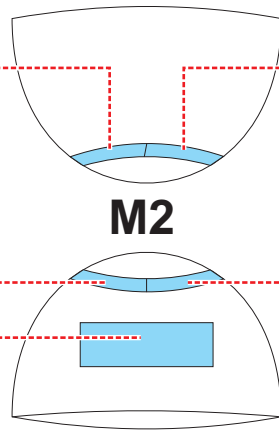

eduard
MASK

E-2C 1/48

The die-cut mask for accurate canopy frame painting of the
Kinetic scale 1/48 KIT

EX 287

M11

LIQUID MASK ■

M3

M4