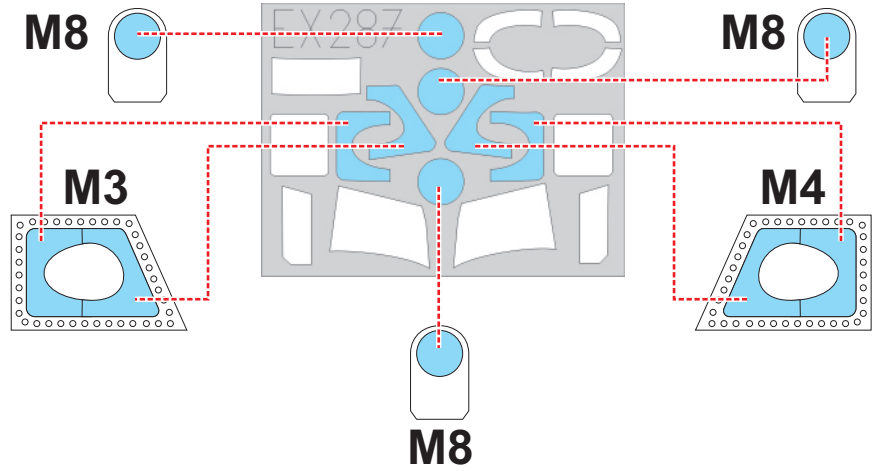

eduard
MASK

E-2C 1/48

The die-cut mask for accurate canopy frame painting of the
Kinetic scale 1/48 KIT

EX 287

M11

LIQUID MASK ■

M3

M4

M2