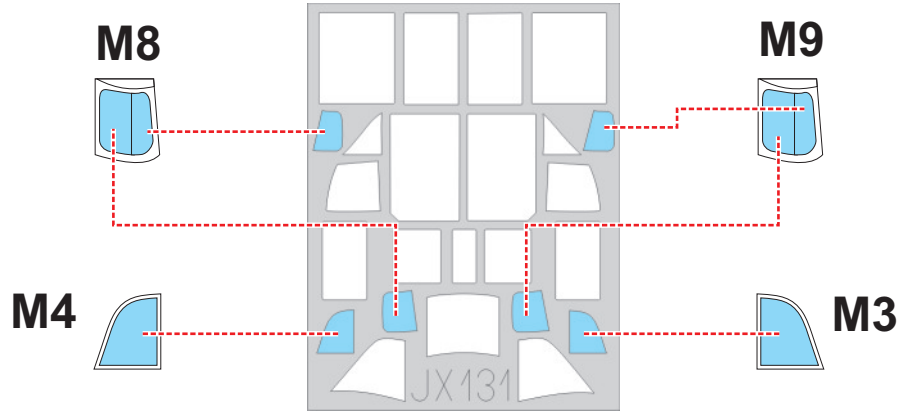

# Il-2M two seater 1/32

The die-cut mask for accurate canopy frame painting of the  
*Hobby Boss* scale 1/32 KIT

1.)

2.)

3.)

4.)