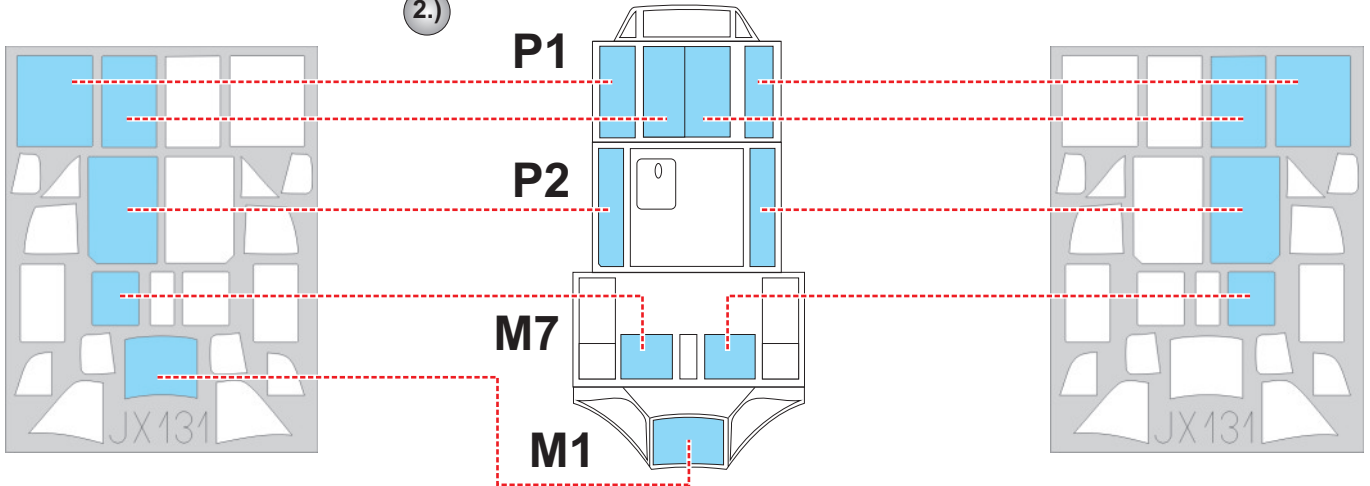

# Il-2M two seater 1/32

The die-cut mask for accurate canopy frame painting of the  
*Hobby Boss* scale 1/32 KIT

1.)

2.)

3.)

4.)