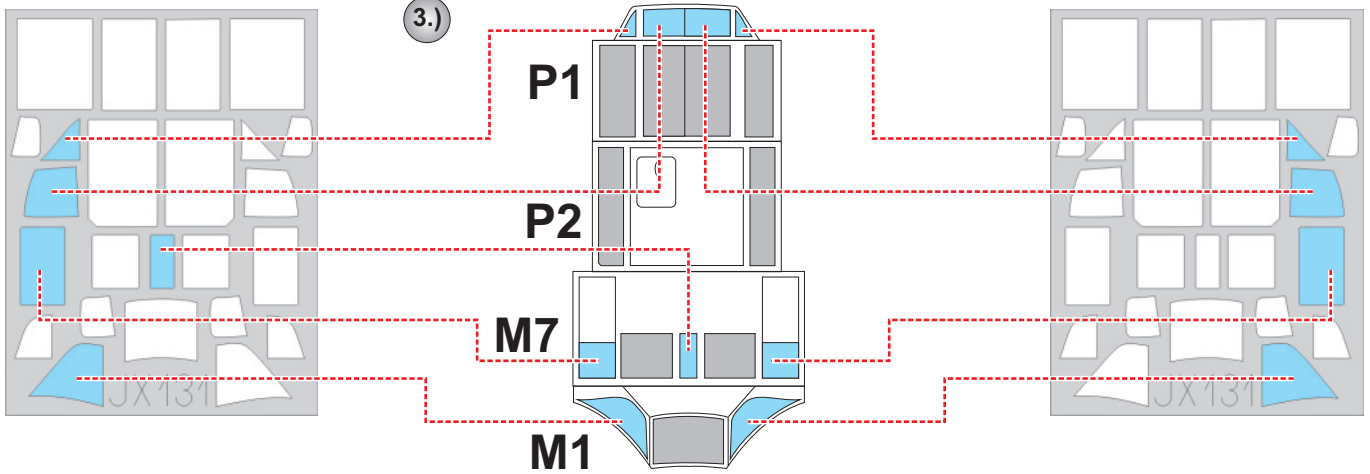

# Il-2M two seater 1/32

The die-cut mask for accurate canopy frame painting of the  
*Hobby Boss* scale 1/32 KIT

1.)

2.)

3.)

4.)