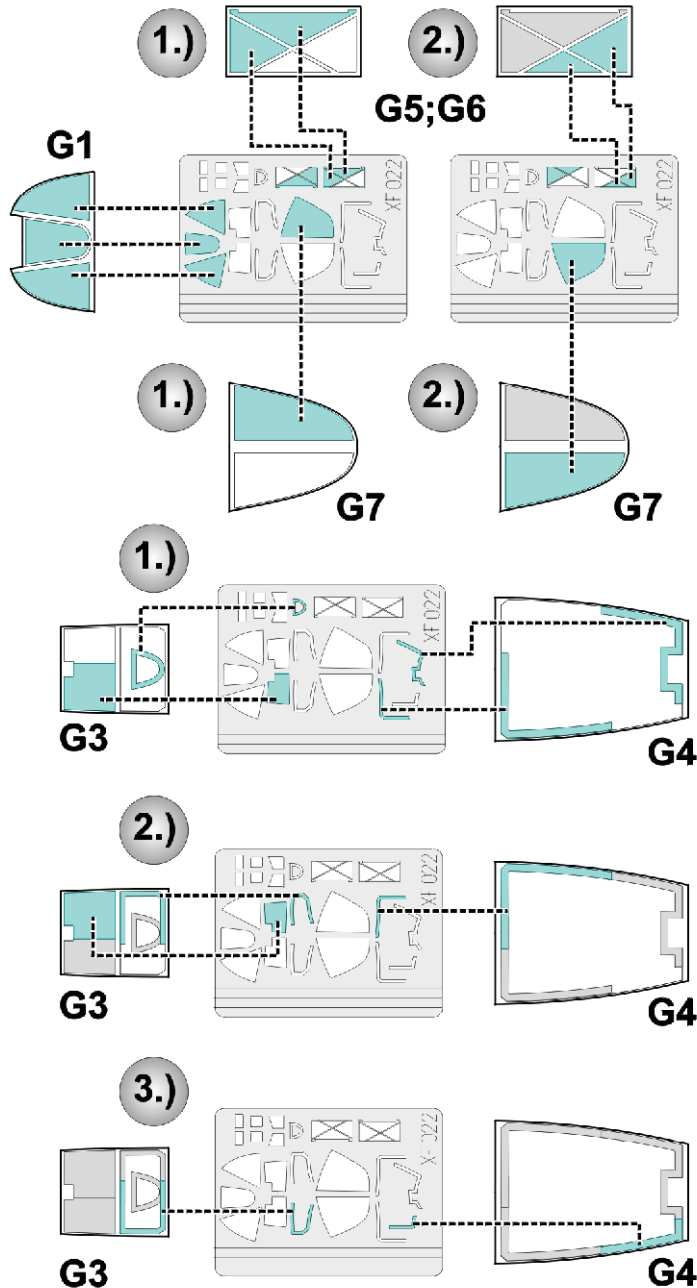

# P-38 Lightning

FOR Academy 1/48 KIT

**F5E ONLY**  
**G11;G10**

**G2**

**G2**

Eduard M.A. © 1999

[www.eduard.cz](http://www.eduard.cz)

Made in Czech Republic